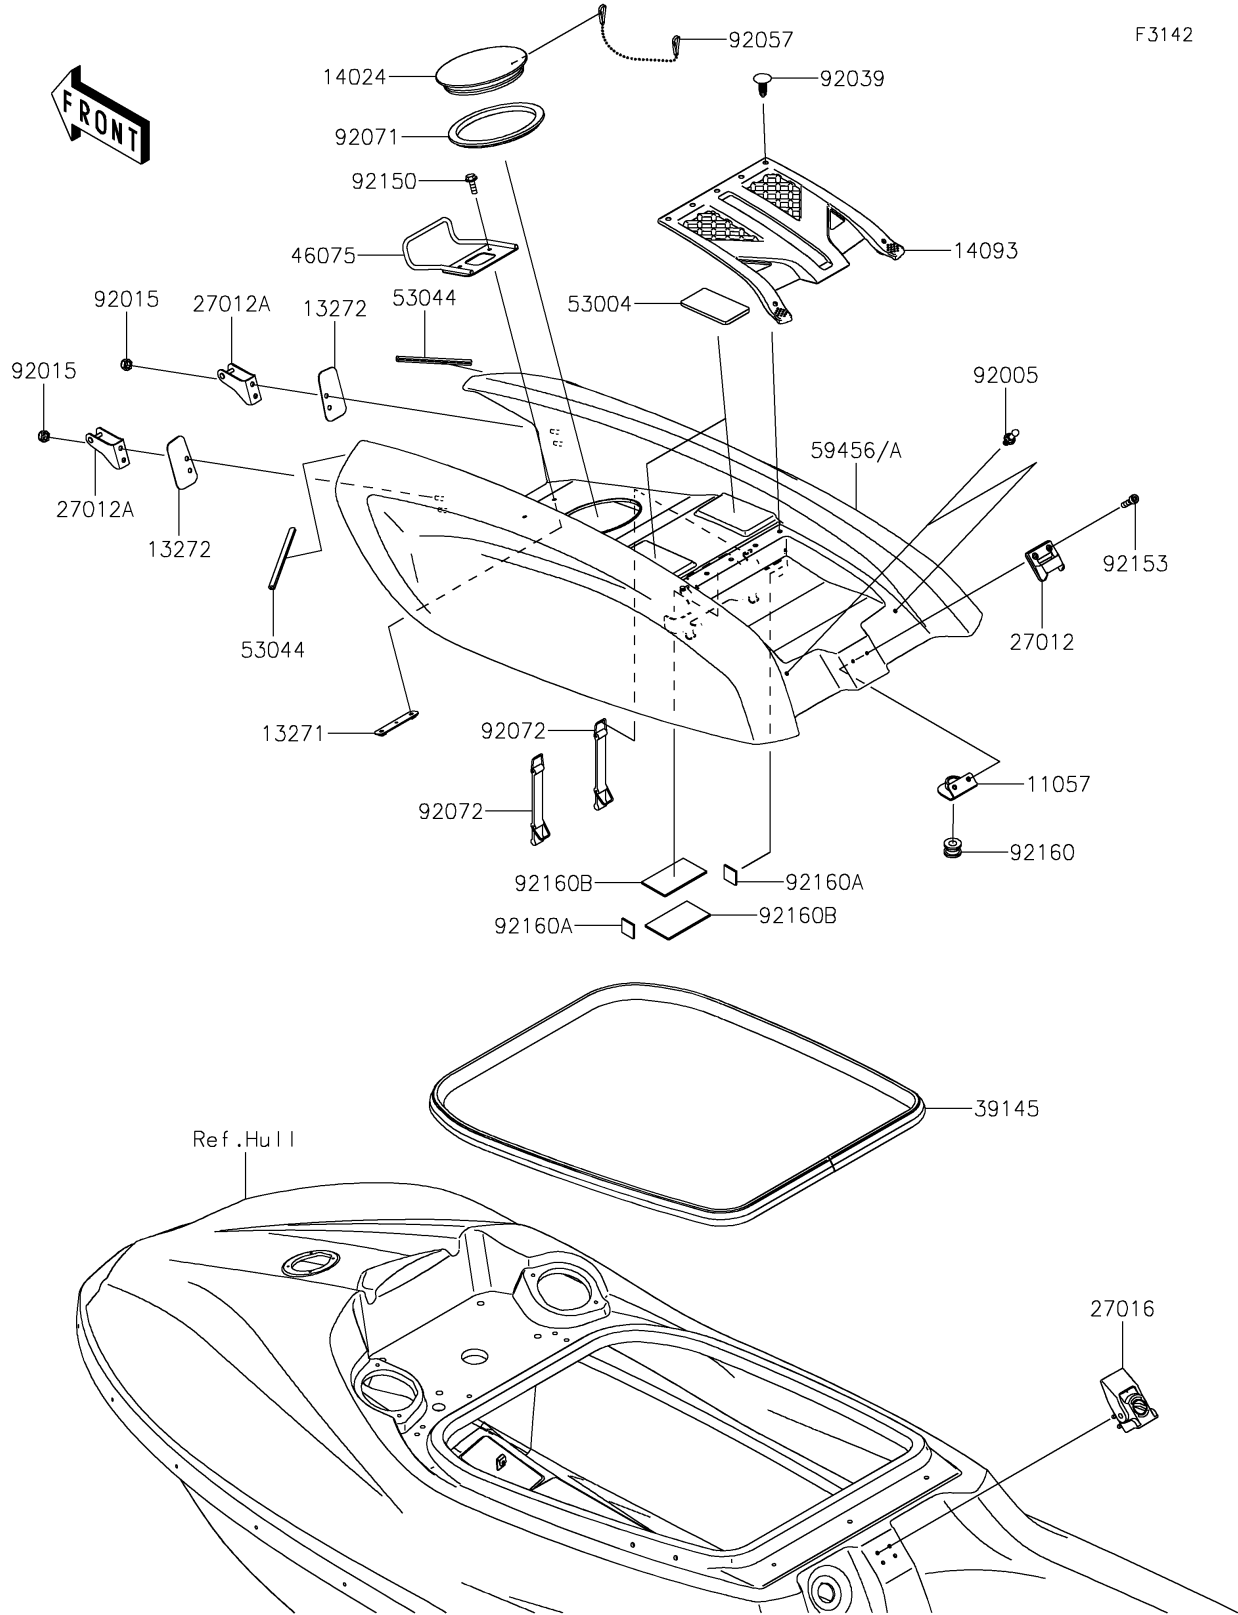

2017 JET SKI® SX-R™ PARTS DIAGRAM

Engine Hood

2017 JET SKI® SX-R™ PARTS LIST

Engine Hood

ITEM NAME	PART NUMBER	QUANTITY
BRACKET (Ref # 11057)	11057-0796	1
PLATE (Ref # 13271)	13271-3886	1
PLATE (Ref # 13272)	13272-2218	2
COVER (Ref # 14024)	14024-3748	1
COVER,STORAGE (Ref # 14093)	14093-0541	1
HOOK (Ref # 27012)	27012-3711	1
HOOK (Ref # 27012A)	27012-3842	2
LOCK-ASSY (Ref # 27016)	27016-3703	1
TRIM-SEAL (Ref # 39145)	39145-0050	1
GRIP (Ref # 46075)	46075-0613	1
MAT (Ref # 53004)	53004-0614	2
TRIM,L=120 (Ref # 53044)	53044-3767	2
HOOD-COMP-ENGINE,J.WHITE (Ref # 59456A)	59456-0001-8C	1
FITTING (Ref # 92005)	92005-0852	2
NUT,LOCK,6MM (Ref # 92015)	92015-3766	4
RIVET (Ref # 92039)	92039-3788	5
CHAIN,COVER,L=100 (Ref # 92057)	92057-3704	1
GROMMET (Ref # 92071)	92071-3742	1
BAND,TOOL CASE (Ref # 92072)	92072-3859	2
BOLT,5X16 (Ref # 92150)	92150-3778	2
BOLT,SOCKET,5X20 (Ref # 92153)	92153-3716	2
DAMPER,MUFFLER MOUNT (Ref # 92160)	92160-1116	1
DAMPER,25X25 (Ref # 92160A)	92160-3864	2
DAMPER (Ref # 92160B)	92160-3913	2