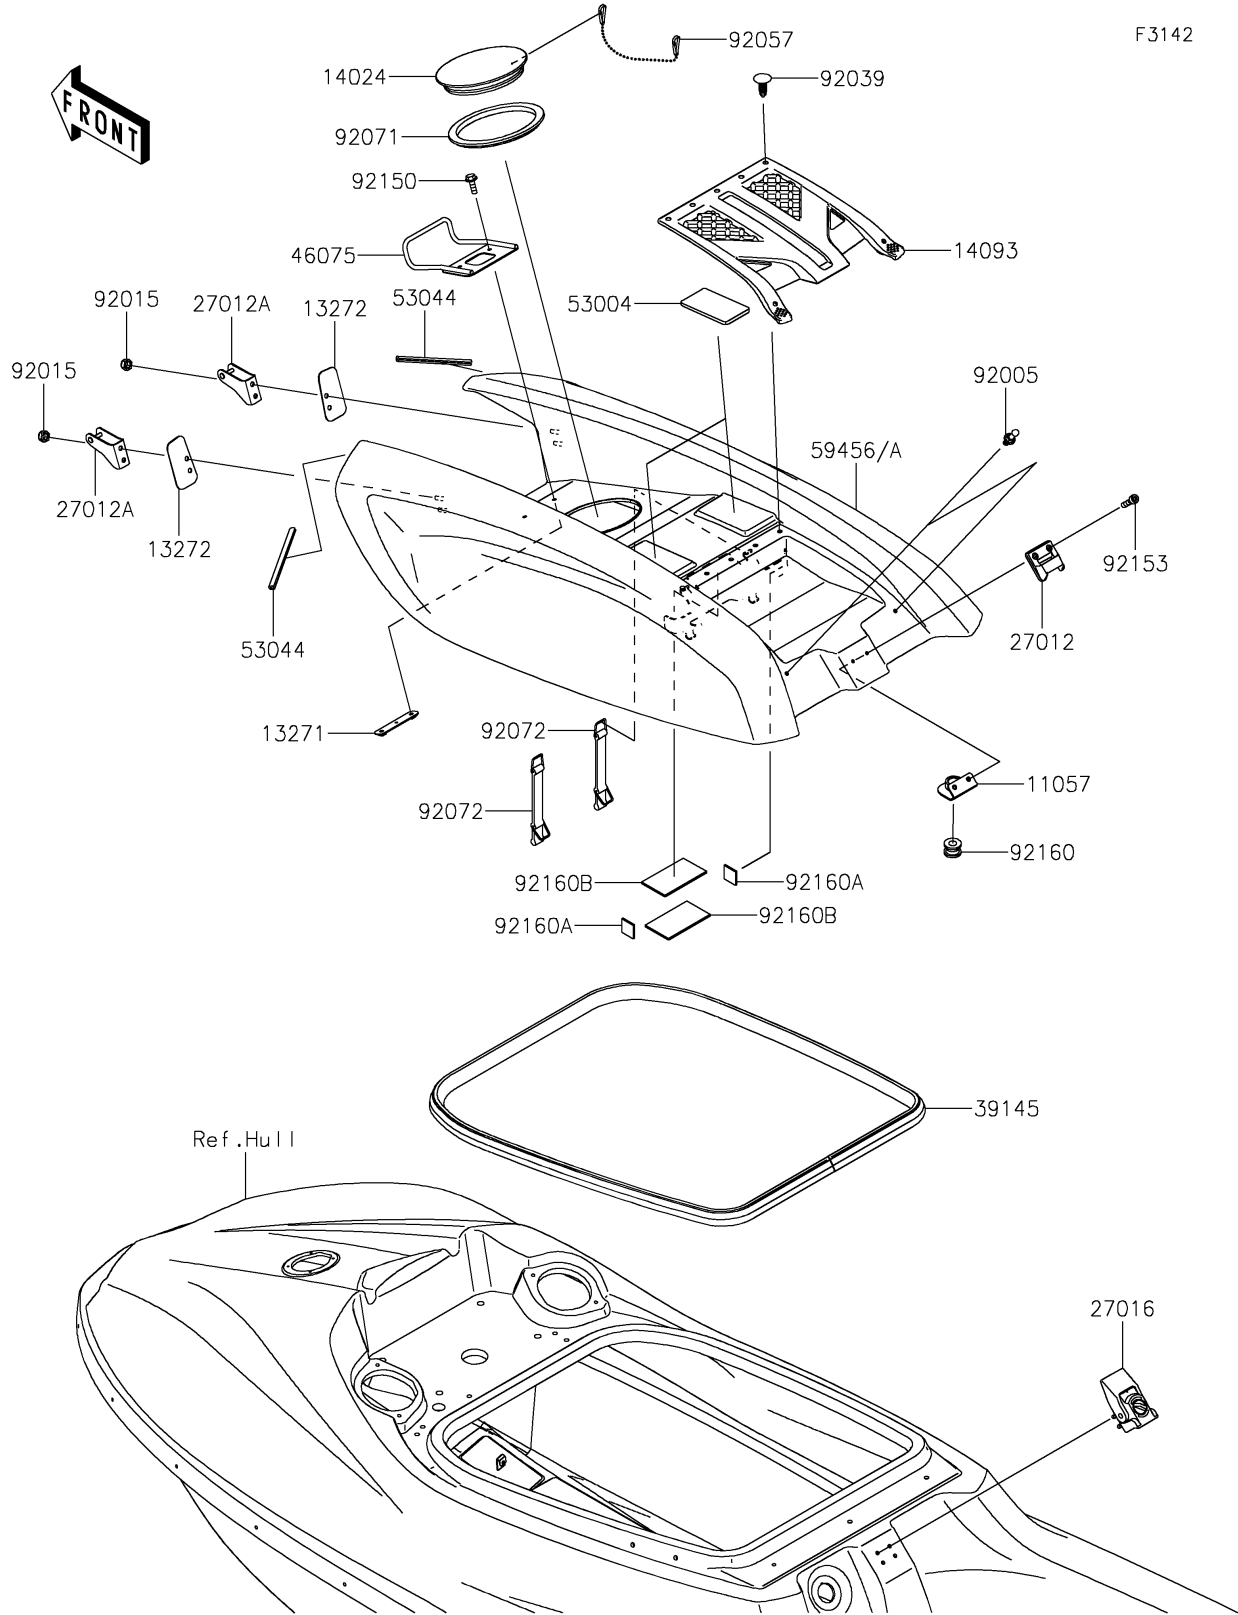

2020 JET SKI® SX-R™ PARTS DIAGRAM

Engine Hood

2020 JET SKI® SX-R™ PARTS LIST

Engine Hood

ITEM NAME	PART NUMBER	QUANTITY
BRACKET (Ref # 11057)	11057-0796	1
PLATE (Ref # 13271)	13271-3886	1
PLATE (Ref # 13272)	13272-2218	2
COVER (Ref # 14024)	14024-3748	1
COVER,STORAGE (Ref # 14093)	14093-0541	1
HOOK (Ref # 27012)	27012-3711	1
HOOK (Ref # 27012A)	27012-3842	2
LOCK-ASSY (Ref # 27016)	27016-3703	1
TRIM-SEAL (Ref # 39145)	39145-0050	1
GRIP (Ref # 46075)	46075-0613	1
MAT (Ref # 53004)	53004-0614	2
TRIM,L=120 (Ref # 53044)	53044-3767	2
HOOD-COMP-ENGINE,L.GREEN (Ref # 59456)	59456-0001-777	1
HOOD-COMP-ENGINE,J.WHITE (Ref # 59456A)	59456-0001-8C	1
FITTING (Ref # 92005)	92005-0852	2
NUT,LOCK,6MM (Ref # 92015)	92015-3766	4
RIVET (Ref # 92039)	92039-3788	5
CHAIN,COVER,L=100 (Ref # 92057)	92057-3704	1
GROMMET (Ref # 92071)	92071-3742	1
BAND,TOOL CASE (Ref # 92072)	92072-3859	2
BOLT,5X16 (Ref # 92150)	92150-3778	2
BOLT,SOCKET,5X20 (Ref # 92153)	92153-3716	2
DAMPER,MUFFLER MOUNT (Ref # 92160)	92160-1116	1
DAMPER,25X25 (Ref # 92160A)	92160-3864	2
DAMPER (Ref # 92160B)	92160-3913	2