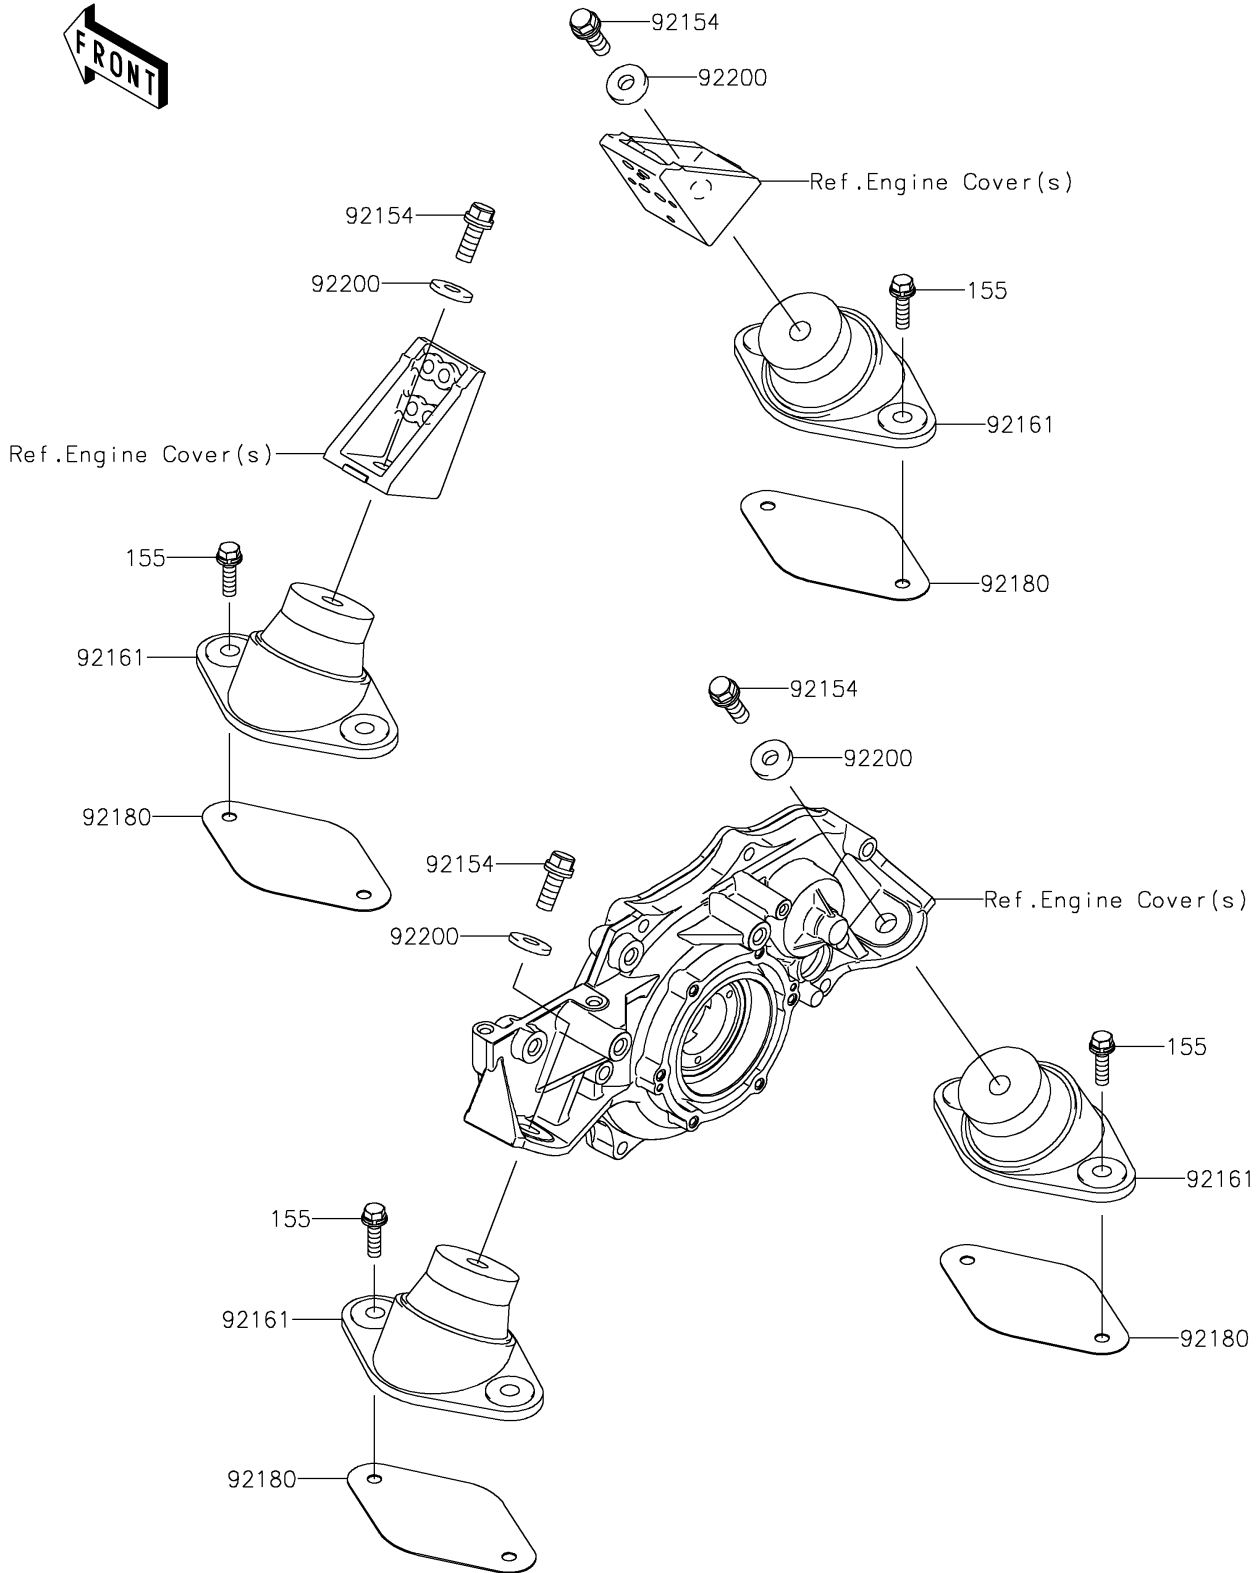

2017 JET SKI® SX-R™ PARTS DIAGRAM

Engine Mount

F3144

2017 JET SKI® SX-R™ PARTS LIST

Engine Mount

ITEM NAME	PART NUMBER	QUANTITY
BOLT,WSP,10X30 (Ref # 92154)	92154-3715	4
DAMPER,ENGINE MOUNT (Ref # 92161)	92161-3789	4
SHIM,T=1.0 (Ref # 92180)	92180-3716	AR
WASHER,10.5X26X4 (Ref # 92200)	92200-3798	4
BOLT-WSP-SMALL,8X30 (Ref # 155)	155R0830	8