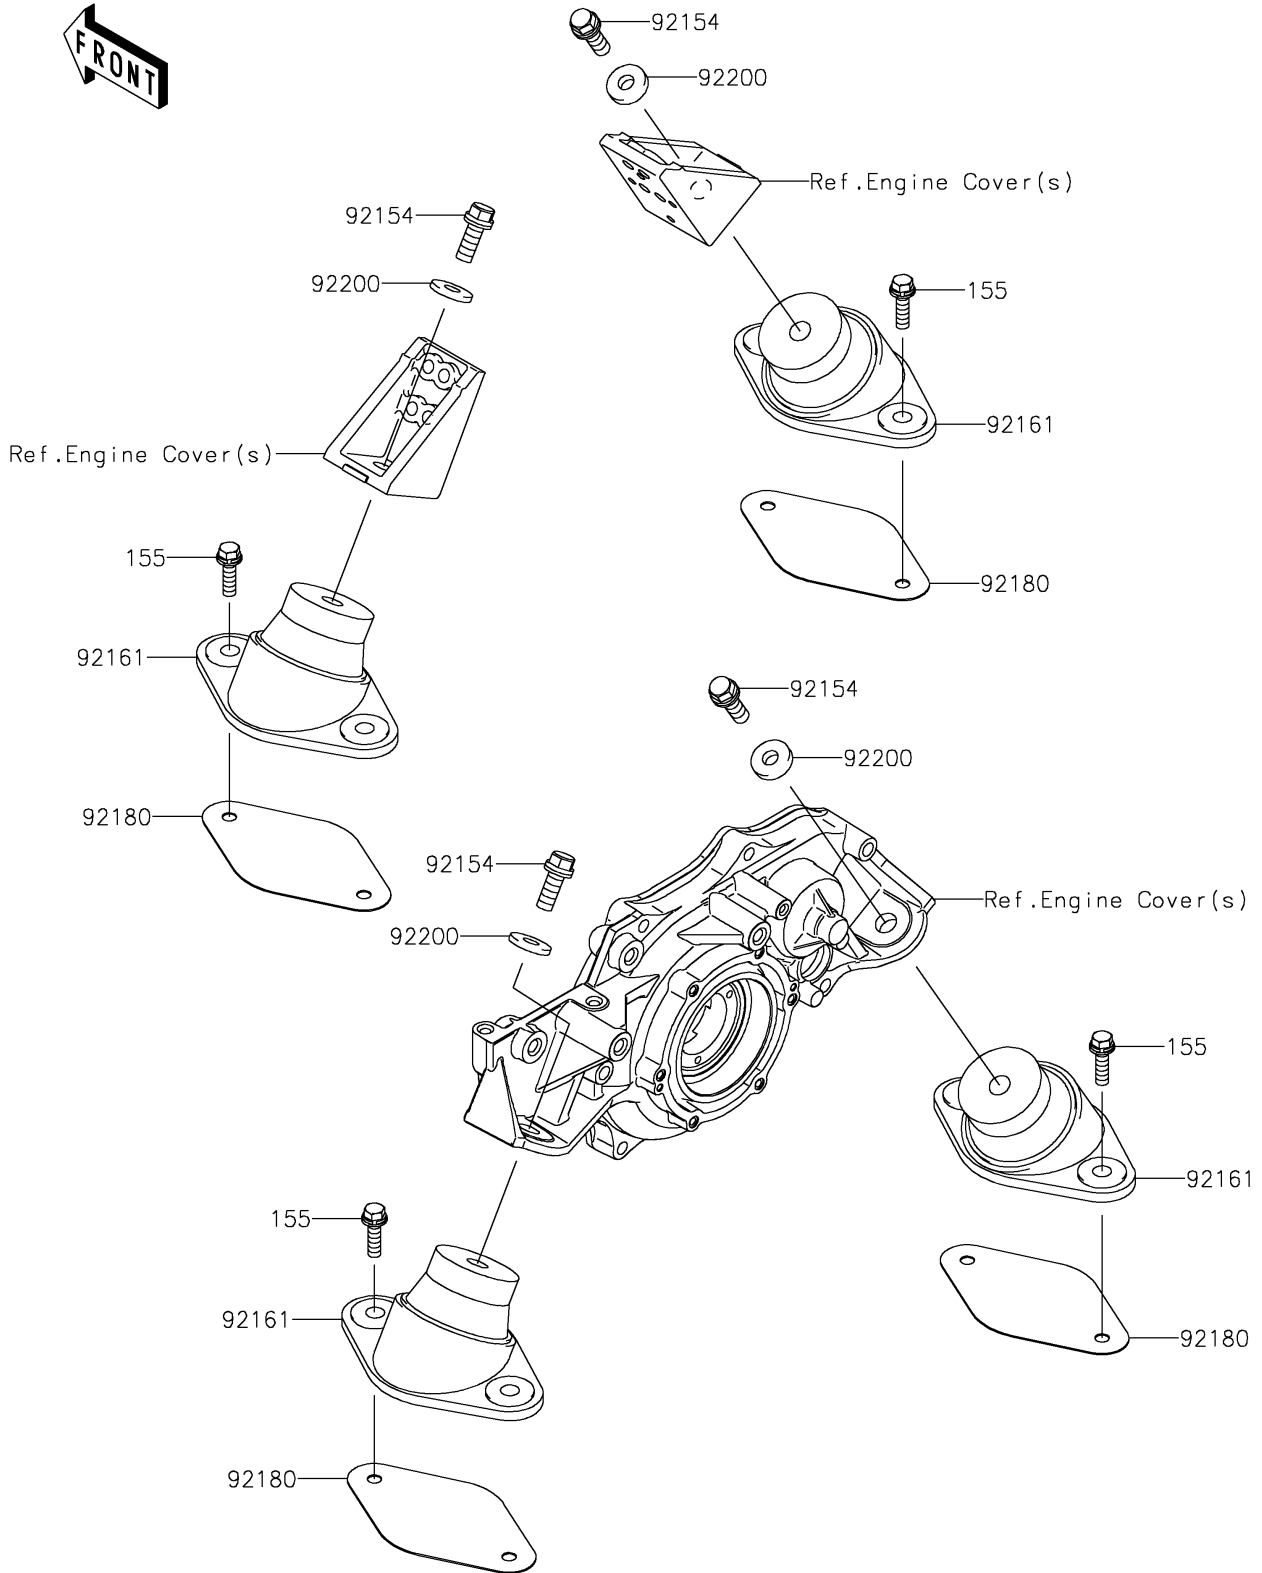

2018 JET SKI® SX-R™ PARTS DIAGRAM

Engine Mount

F3144

2018 JET SKI® SX-R™ PARTS LIST

Engine Mount

ITEM NAME	PART NUMBER	QUANTITY
-----------	-------------	----------