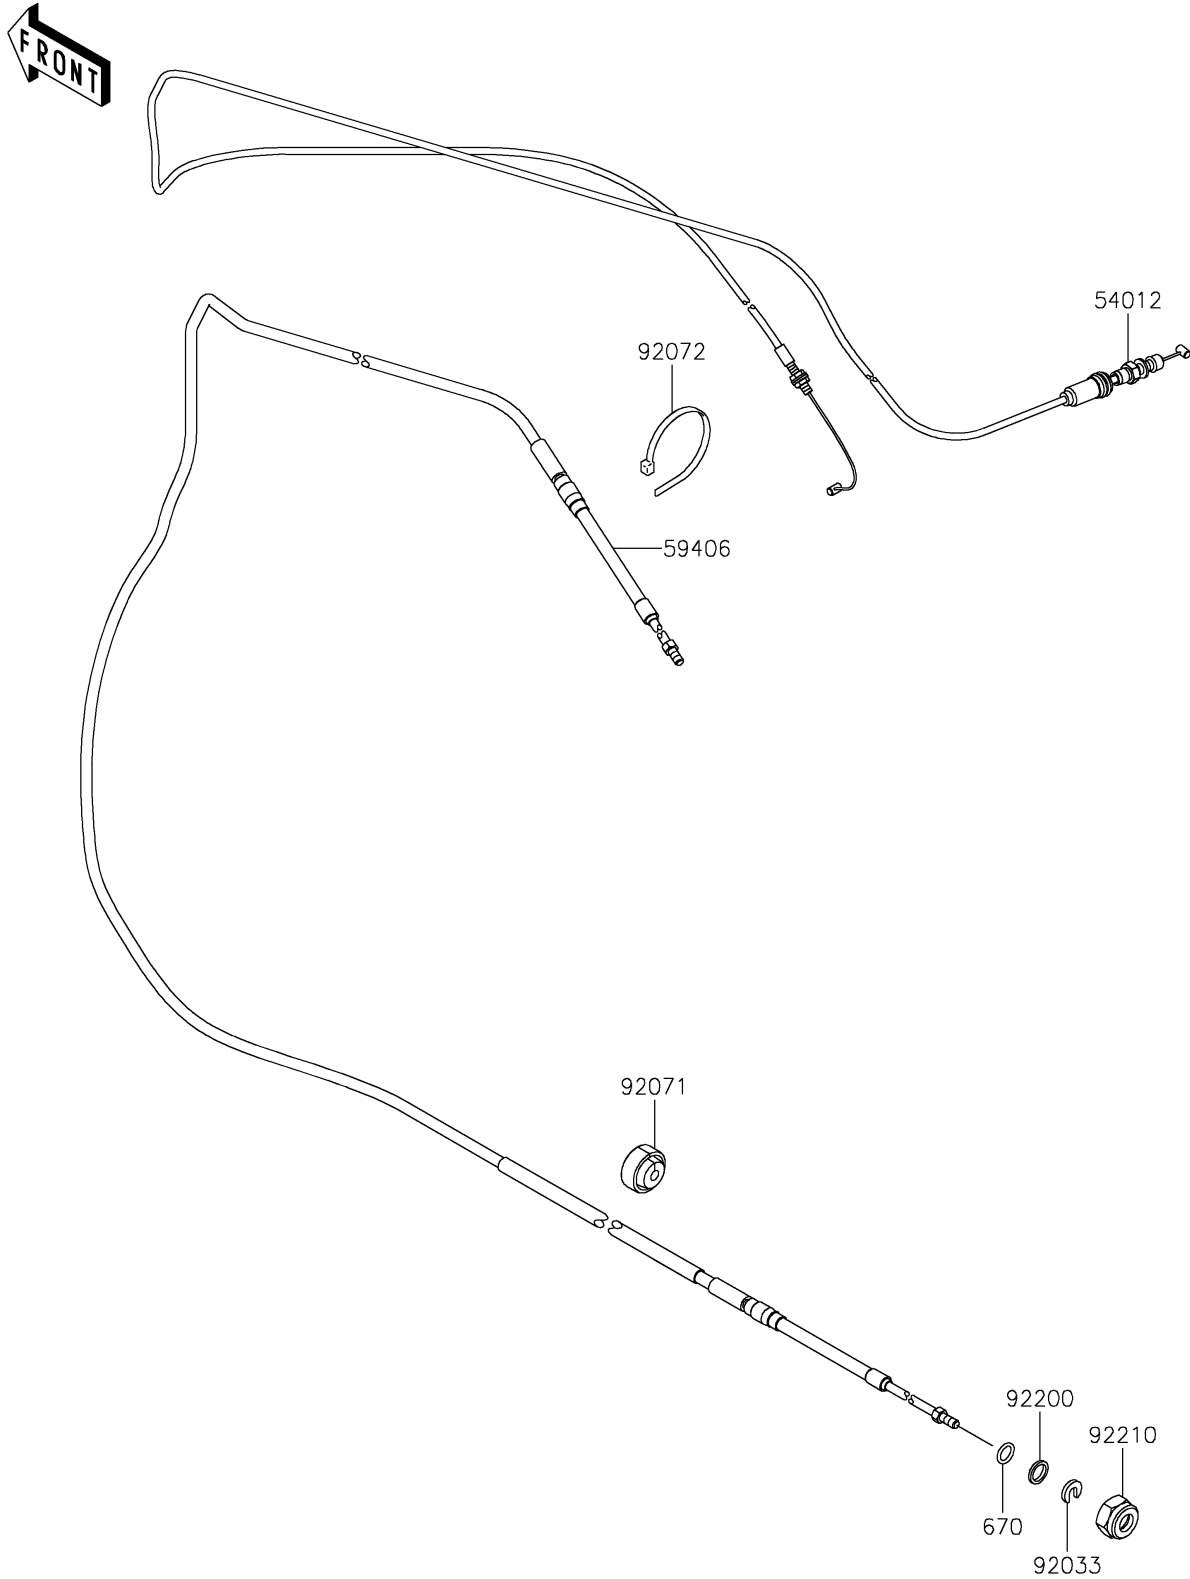

# 2018 JET SKI® SX-R™ PARTS DIAGRAM

Cables

F3175

## 2018 JET SKI® SX-R™ PARTS LIST

### Cables

ITEM NAME	PART NUMBER	QUANTITY
CABLE-THROTTLE (Ref # 54012)	54012-0648	1
CABLE-STRG (Ref # 59406)	59406-0006	1
RING-SNAP,7.7X17.5X3.0 (Ref # 92033)	92033-3737	1
GROMMET (Ref # 92071)	92071-0765	1
BAND,L=372.24 (Ref # 92072)	92072-3883	1
WASHER,13.6X18X3 (Ref # 92200)	92200-1934	1
NUT,20MM (Ref # 92210)	92210-1554	1
O RING,12MM (Ref # 670)	670B2012	1