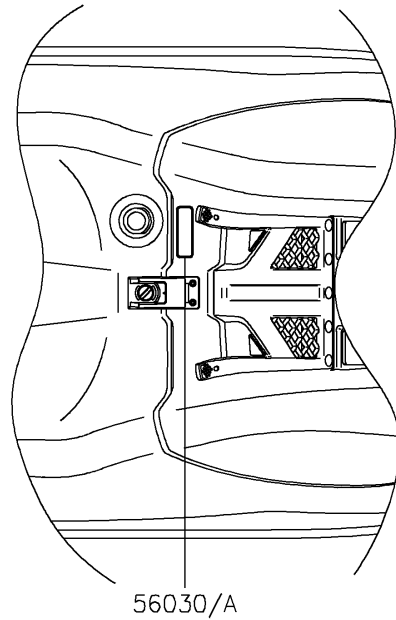

2018 JET SKI® SX-R™ PARTS DIAGRAM

Labels

F3183

2018 JET SKI® SX-R™ PARTS LIST

Labels

ITEM NAME	PART NUMBER	QUANTITY
LABEL,FIRE EXTINGUISHER (Ref # 56030)	56030-3755	1
LABEL-WARNING,RIGHTING (Ref # 56071)	56071-0398	1
LABEL-WARNING,FUEL SUPPLY (Ref # 56071B)	56071-0424	1
LABEL-WARNING,IMPORTANT SAFETY (Ref # 56071D)	56071-0658	1
LABEL-WARNING,AVOID COLLISIONS (Ref # 56071E)	56071-0665	1
LABEL-WARNING,IMPORTANT SAFETY (Ref # 56071F)	56071-0669	1
LABEL-WARNING,AVOID COLLISIONS (Ref # 56071G)	56071-0670	1