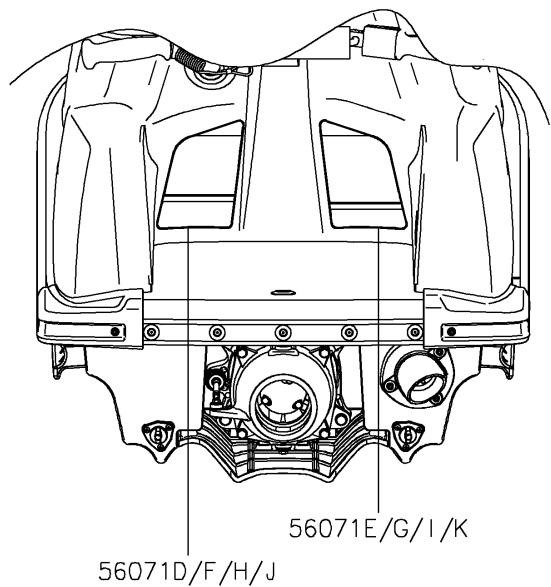

2018 JET SKI® SX-R™ PARTS DIAGRAM

Labels

F3183

2018 JET SKI® SX-R™ PARTS LIST

Labels

ITEM NAME	PART NUMBER	QUANTITY
LABEL,FIRE EXTINGUISHER (Ref # 56030)	56030-3755	1
LABEL-WARNING,RIGHTING (Ref # 56071)	56071-0398	1
LABEL-WARNING,FUEL SUPPLY (Ref # 56071B)	56071-0424	1
LABEL-WARNING,IMPORTANT SAFETY (Ref # 56071D)	56071-0658	1
LABEL-WARNING,AVOID COLLISIONS (Ref # 56071E)	56071-0665	1
LABEL-WARNING,IMPORTANT SAFETY (Ref # 56071F)	56071-0669	1
LABEL-WARNING,AVOID COLLISIONS (Ref # 56071G)	56071-0670	1