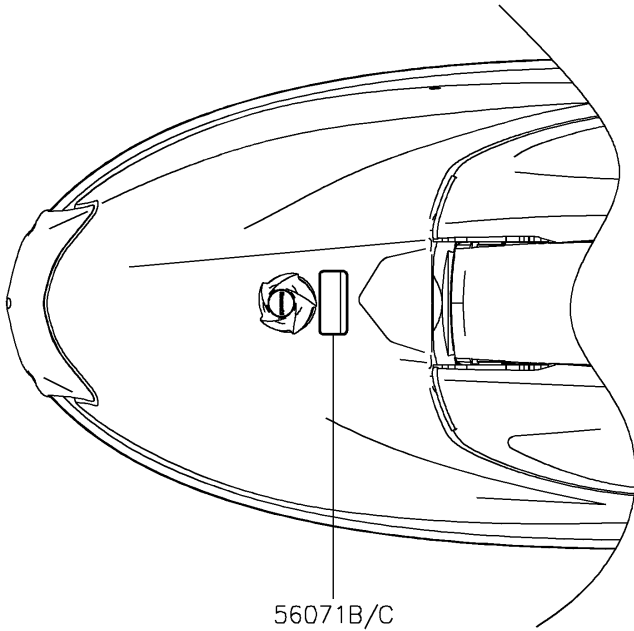

2018 JET SKI® SX-R™ PARTS DIAGRAM

Labels

F3183

2018 JET SKI® SX-R™ PARTS LIST

Labels

ITEM NAME	PART NUMBER	QUANTITY
LABEL,FIRE EXTINGUISHER (Ref # 56030)	56030-3755	1
LABEL-WARNING,RIGHTING (Ref # 56071)	56071-0398	1
LABEL-WARNING,FUEL SUPPLY (Ref # 56071B)	56071-0424	1
LABEL-WARNING,IMPORTANT SAFETY (Ref # 56071D)	56071-0658	1
LABEL-WARNING,AVOID COLLISIONS (Ref # 56071E)	56071-0665	1
LABEL-WARNING,IMPORTANT SAFETY (Ref # 56071F)	56071-0669	1
LABEL-WARNING,AVOID COLLISIONS (Ref # 56071G)	56071-0670	1