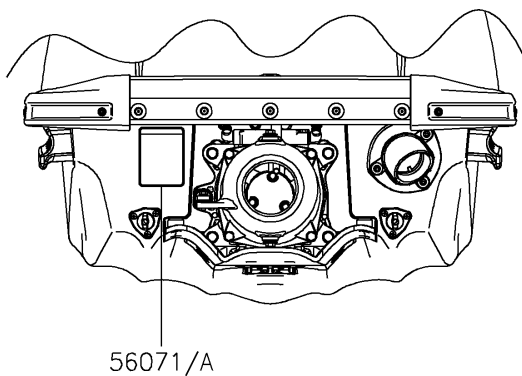

2018 JET SKI® SX-R™ PARTS DIAGRAM

Labels

F3183

2018 JET SKI® SX-R™ PARTS LIST

Labels

ITEM NAME	PART NUMBER	QUANTITY
LABEL,FIRE EXTINGUISHER (Ref # 56030)	56030-3755	1
LABEL-WARNING,RIGHTING (Ref # 56071)	56071-0398	1
LABEL-WARNING,FUEL SUPPLY (Ref # 56071B)	56071-0424	1
LABEL-WARNING,IMPORTANT SAFETY (Ref # 56071D)	56071-0658	1
LABEL-WARNING,AVOID COLLISIONS (Ref # 56071E)	56071-0665	1
LABEL-WARNING,IMPORTANT SAFETY (Ref # 56071F)	56071-0669	1
LABEL-WARNING,AVOID COLLISIONS (Ref # 56071G)	56071-0670	1