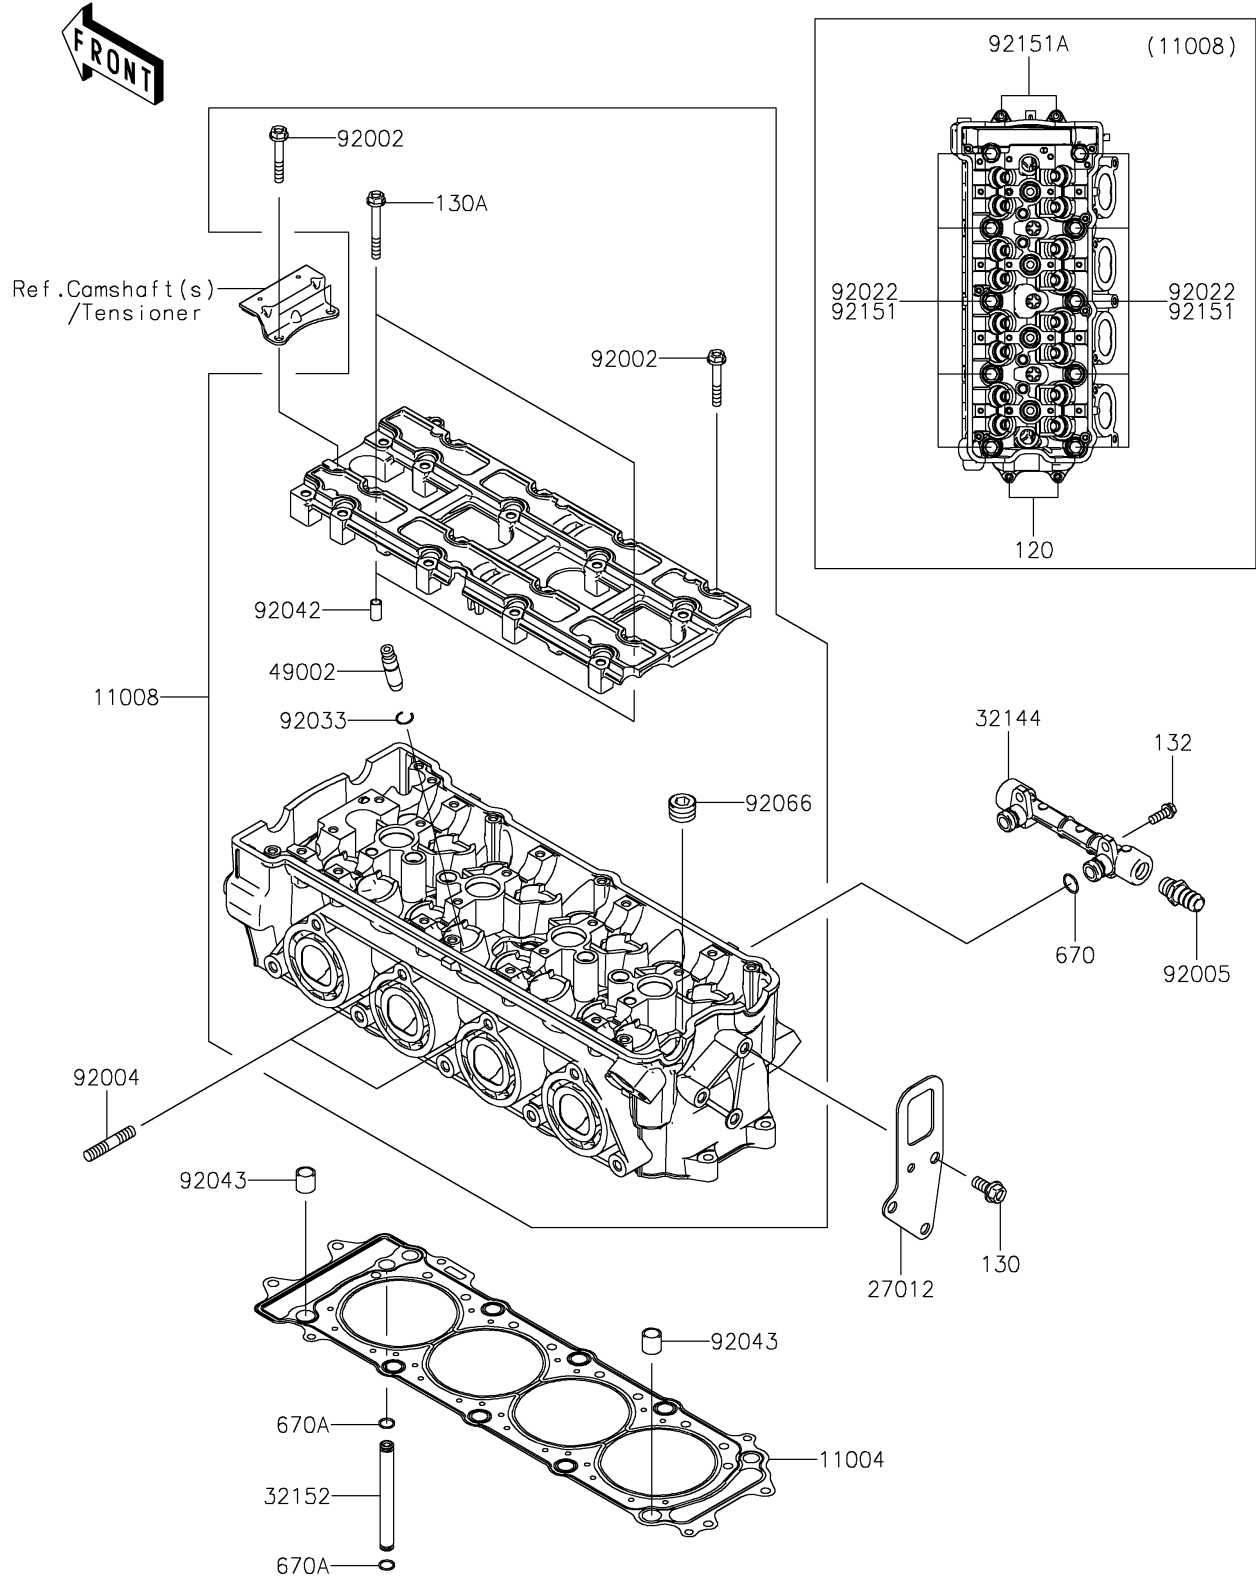

2023 JET SKI® SX-R™ 160 PARTS DIAGRAM

Cylinder Head

E1111

2023 JET SKI® SX-R™ 160 PARTS LIST

Cylinder Head

ITEM NAME	PART NUMBER	QUANTITY
GASKET-HEAD (Ref # 11004)	11004-3721	1
HEAD-COMP-CYLINDER (Ref # 11008)	11008-3709	1
HOOK,ENGINE,RR (Ref # 27012)	27012-3863	1
PIPE-ASSY (Ref # 32144)	32144-3709	1
PIPE,OIL (Ref # 32152)	32152-1544	1
GUIDE-VALVE (Ref # 49002)	49002-1140	16
BOLT,6X40 (Ref # 92002)	92002-1756	18
STUD,8X30 (Ref # 92004)	92004-3743	2
FITTING (Ref # 92005)	92005-3714	1
WASHER,11.5X20.5X1.6 (Ref # 92022)	92022-1720	10
RING-SNAP (Ref # 92033)	92033-1247	16
PIN,DOWEL,6.3X8X14 (Ref # 92042)	92042-007	2
PIN,14X14 (Ref # 92043)	92043-1593	2
PLUG,PT1/2X12.5 (Ref # 92066)	92066-0002	5
BOLT,11X168 (Ref # 92151)	92151-1513	10
BOLT,SOCKET,7X120 (Ref # 92151A)	92151-1804	2
BOLT-SOCKET,6X30 (Ref # 120)	120CD0630	2
BOLT-FLANGED,8X18 (Ref # 130)	130BD0818	3
BOLT-FLANGED,6X50 (Ref # 130A)	130CD0650	2
BOLT-FLANGED-SMALL,6X16 (Ref # 132)	132BD0616	2
O RING,12MM (Ref # 670)	670B2012	2
O RING,7MM (Ref # 670A)	670D1507	2