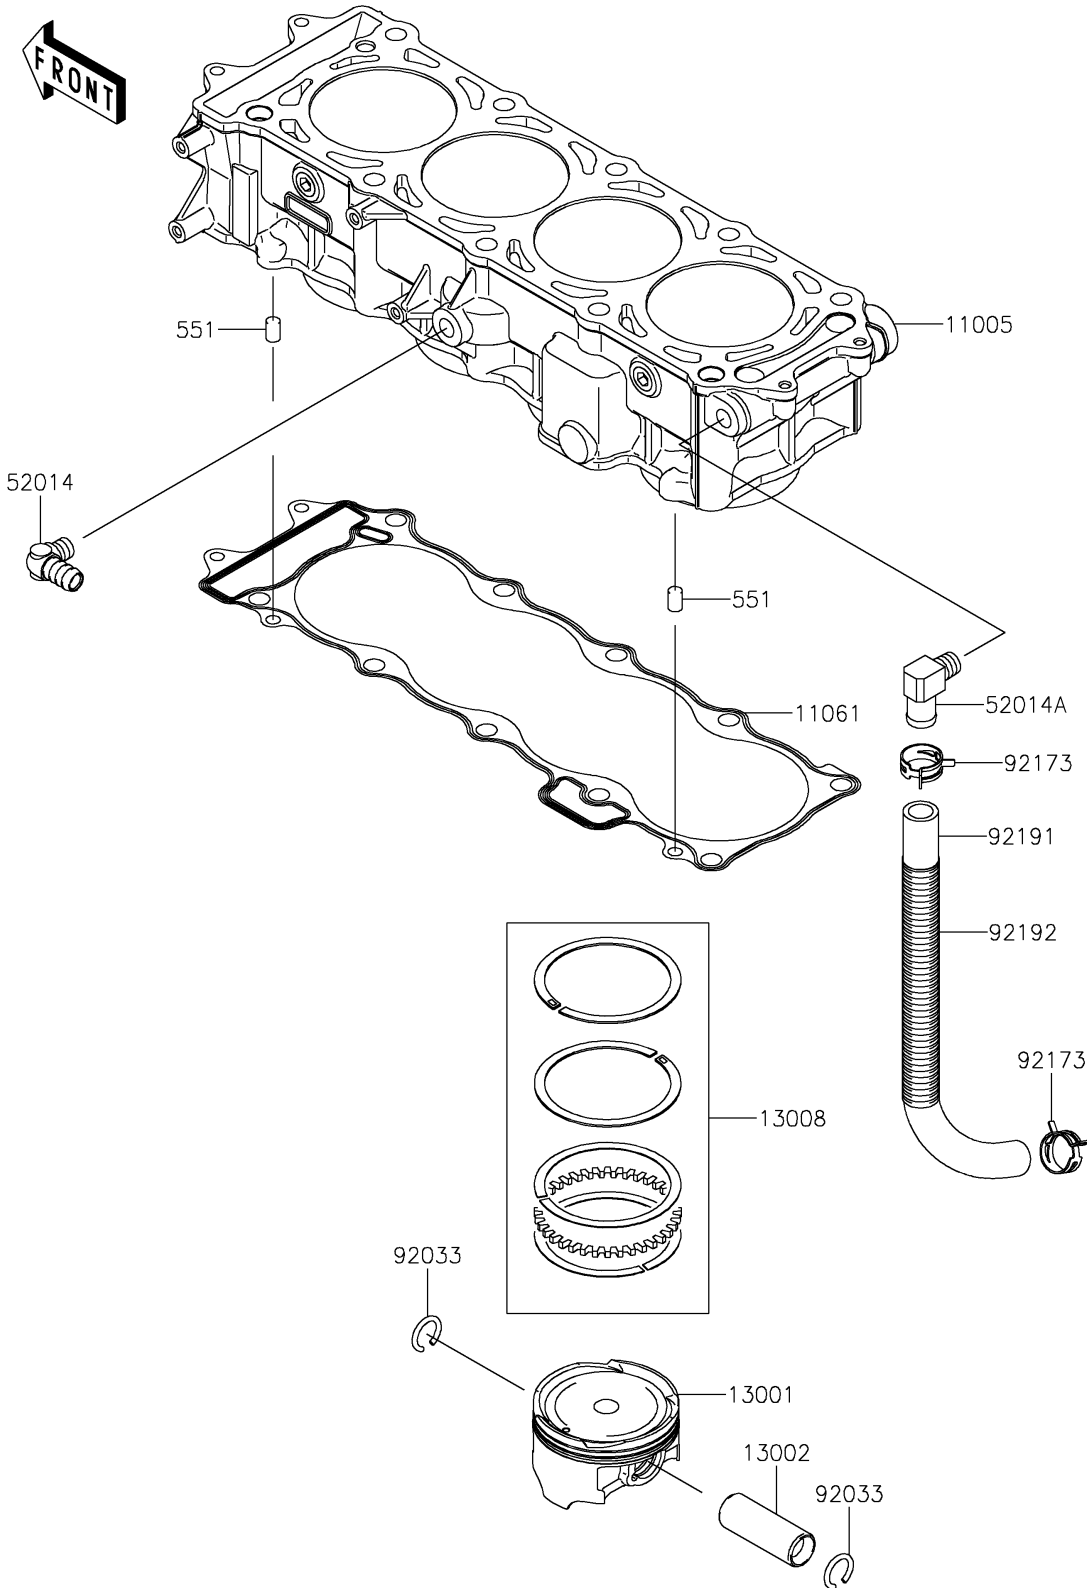

2023 JET SKI® SX-R™ 160 PARTS DIAGRAM

Cylinder/Piston(s)

E1120

2023 JET SKI® SX-R™ 160 PARTS LIST

Cylinder/Piston(s)

ITEM NAME	PART NUMBER	QUANTITY
CYLINDER-ENGINE (Ref # 11005)	11005-3768	1
GASKET,CYLINDER BASE (Ref # 11061)	11061-3708	1
PISTON-ENGINE (Ref # 13001)	13001-3737	4
PIN-PISTON (Ref # 13002)	13002-3709	4
RING-SET-PISTON (Ref # 13008)	13008-0048	4
ELBOW (Ref # 52014)	52014-3711	1
ELBOW (Ref # 52014A)	52014-3717	1
RING-SNAP (Ref # 92033)	92033-1188	8
CLAMP (Ref # 92173)	92173-1039	2
TUBE,BREATHER (Ref # 92191)	92191-3983	1
TUBE,CORRUGATED,L=265 (Ref # 92192)	92192-1083	1
PIN-DOWEL (Ref # 551)	551R0812	2