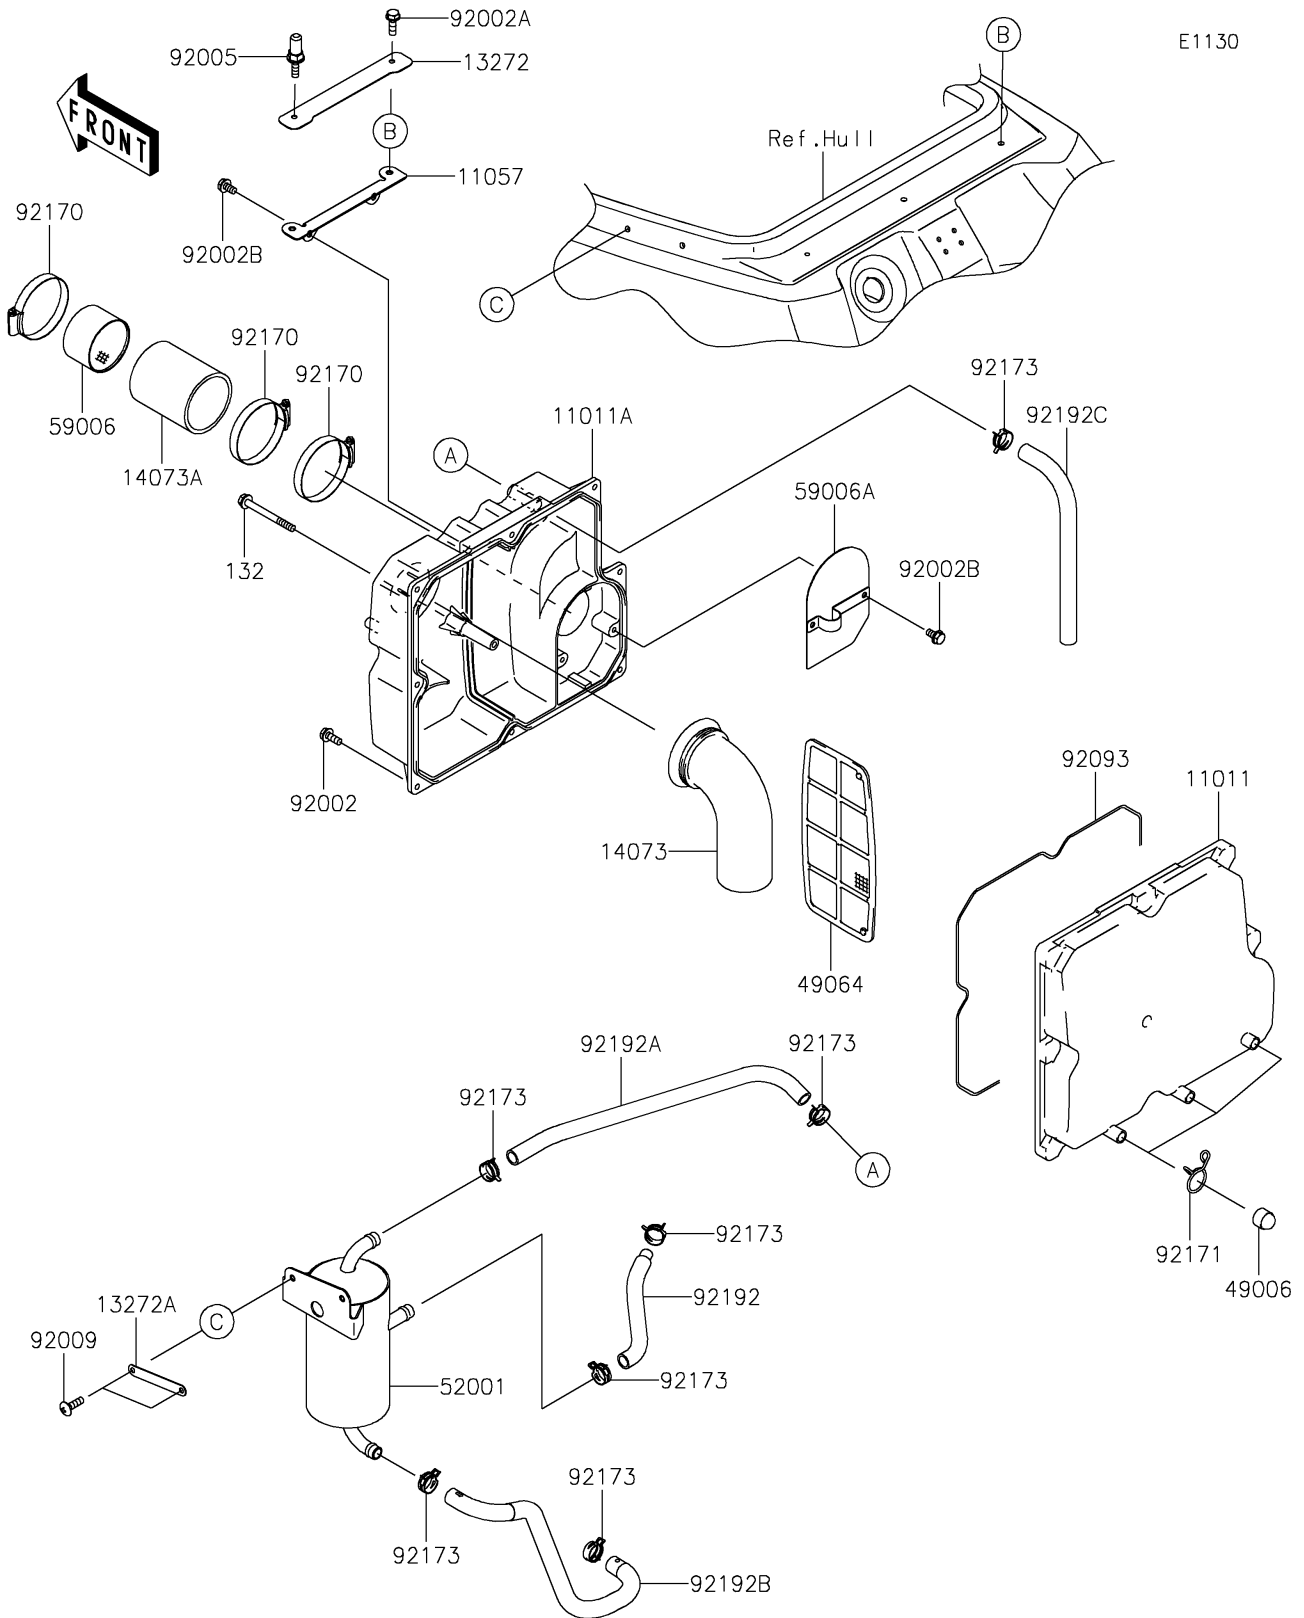

# 2023 JET SKI® SX-R™ 160 PARTS DIAGRAM

## Intake Silencer

E1130

### Intake Silencer

ITEM NAME	PART NUMBER	QUANTITY
CASE-AIR FILTER,RR (Ref # 11011)	11011-3704	1
CASE-AIR FILTER,FR (Ref # 11011A)	11011-3706	1
BRACKET (Ref # 11057)	11057-0450	1
PLATE (Ref # 13272)	13272-2418	1
PLATE (Ref # 13272A)	13272-2419	1
DUCT,AIR INLET (Ref # 14073)	14073-3794	1
DUCT,AIR FILTER-THOROTTLE (Ref # 14073A)	14073-3795	1
BOOT,DRAIN (Ref # 49006)	49006-3718	3
FILTER-AIR (Ref # 49064)	49064-3702	1
TANK-OIL (Ref # 52001)	52001-0010	1
ARRESTER-FLAME (Ref # 59006)	59006-0019	1
ARRESTER-FLAME (Ref # 59006A)	59006-3720	1
BOLT,6X16 (Ref # 92002)	92002-3728	8
BOLT,6X20 (Ref # 92002A)	92002-3755	1
BOLT,6X12 (Ref # 92002B)	92002-3763	4
FITTING (Ref # 92005)	92005-0877	1
SCREW,6X20 (Ref # 92009)	92009-3870	2
SEAL (Ref # 92093)	92093-3766	1
CLAMP (Ref # 92170)	92170-3764	3
CLAMP,BOOT (Ref # 92171)	92171-3711	3
CLAMP (Ref # 92173)	92173-1039	7
TUBE,CYLINDER HEAD-OIL TANK (Ref # 92192)	92192-1704	1
TUBE,OIL TANK-AIR CLEANER (Ref # 92192A)	92192-1705	1
TUBE,OIL TANK-OIL PAN (Ref # 92192B)	92192-1776	1
TUBE,BLOWBY (Ref # 92192C)	92192-3725	1
BOLT-FLANGED-SMALL,6X60 (Ref # 132)	132BD0660	1