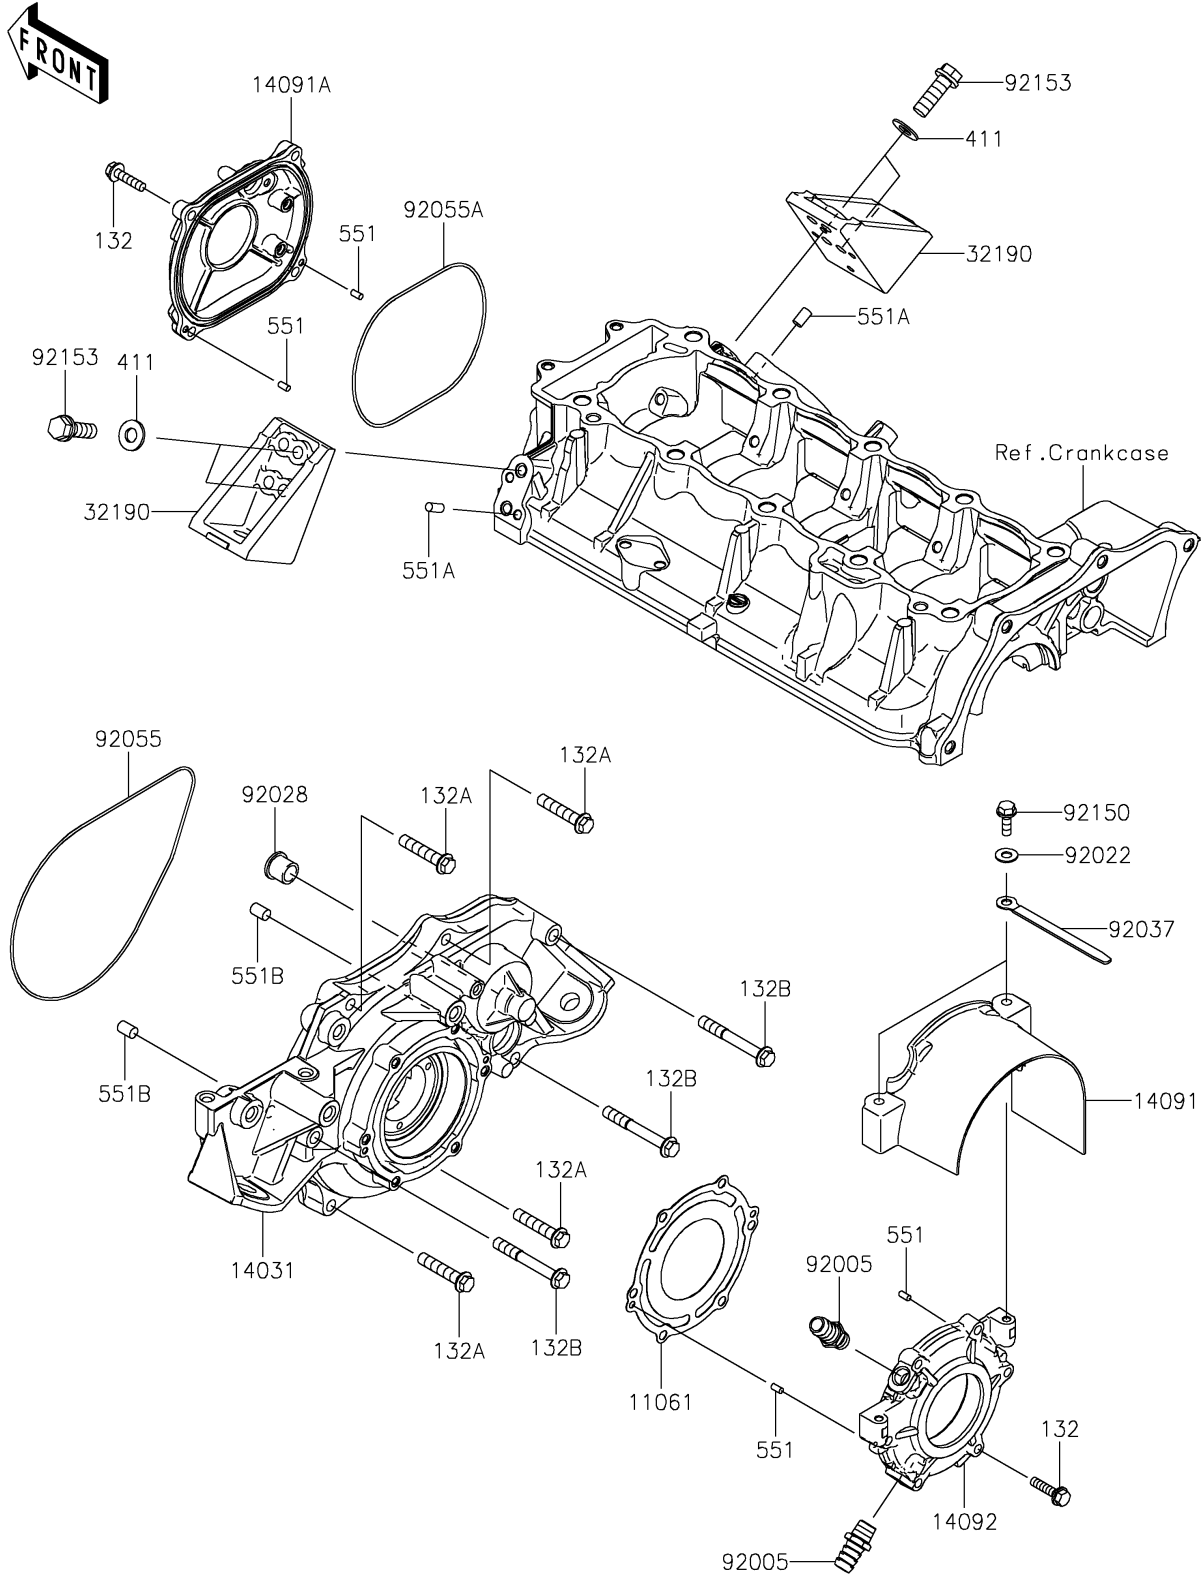

2023 JET SKI® SX-R™ 160 PARTS DIAGRAM

Engine Cover(s)

E1431

2023 JET SKI® SX-R™ 160 PARTS LIST

Engine Cover(s)

ITEM NAME	PART NUMBER	QUANTITY
GASKET,OUTPUT COVER (Ref # 11061)	11061-0812	1
COVER-GENERATOR (Ref # 14031)	14031-3737	1
COVER,COUPLING (Ref # 14091)	14091-3749	1
COVER,PULS (Ref # 14091A)	14091-3763	1
COVER,OUTPUT (Ref # 14092)	14092-1046	1
BRACKET-ENGINE (Ref # 32190)	32190-3703	2
FITTING (Ref # 92005)	92005-3714	2
WASHER,6.5X20X1.5 (Ref # 92022)	92022-3710	2
BUSHING (Ref # 92028)	92028-3718	1
CLAMP,L=100 (Ref # 92037)	92037-3736	2
RING-O,196X3 (Ref # 92055)	92055-3761	1
RING-O,120X3 (Ref # 92055A)	92055-3762	1
BOLT,6X18 (Ref # 92150)	92150-3729	2
BOLT,FLANGED,8X30 (Ref # 92153)	92153-3722	4
BOLT-FLANGED-SMALL,6X25 (Ref # 132)	132BD0625	10
BOLT-FLANGED-SMALL,8X40 (Ref # 132A)	132BD0840	4
BOLT-FLANGED-SMALL,8X60 (Ref # 132B)	132BD0860	3
WASHER-PLAIN,8MM (Ref # 411)	411S0800	4
PIN-DOWEL (Ref # 551)	551R0408	4
PIN-DOWEL (Ref # 551A)	551R0612	4
PIN-DOWEL (Ref # 551B)	551R0812	2