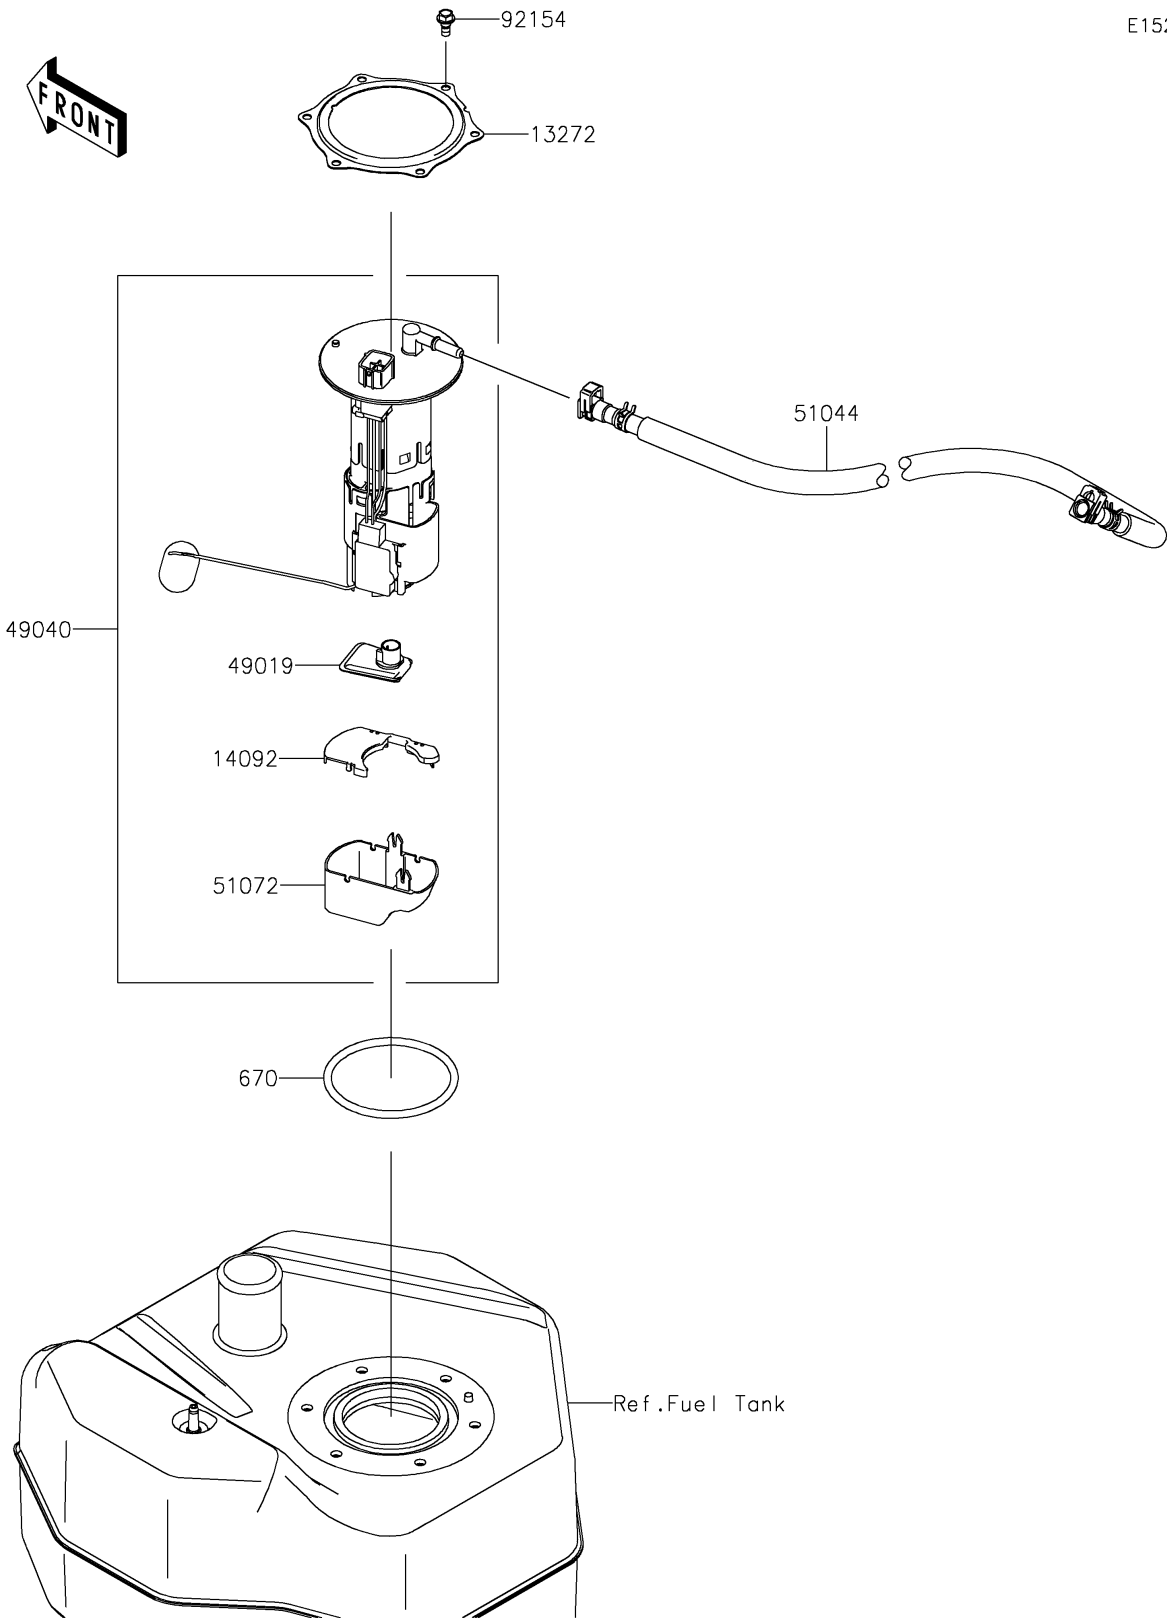

2023 JET SKI® SX-R™ 160 PARTS DIAGRAM

Fuel Pump

E1520

2023 JET SKI® SX-R™ 160 PARTS LIST

Fuel Pump

| ITEM NAME | PART NUMBER | QUANTITY |
|------------------------------|-------------|----------|
| PLATE (Ref # 13272) | 13272-2589 | 1 |
| COVER (Ref # 14092) | 14092-1044 | 1 |
| FILTER-FUEL (Ref # 49019) | 49019-0013 | 1 |
| PUMP-FUEL (Ref # 49040) | 49040-0757 | 1 |
| TUBE-ASSY,FUEL (Ref # 51044) | 51044-0930 | 1 |
| CHAMBER-FUEL (Ref # 51072) | 51072-0003 | 1 |
| BOLT,FUEL PUMP (Ref # 92154) | 92154-3856 | 6 |
| O RING (Ref # 670) | 670E5090 | 1 |