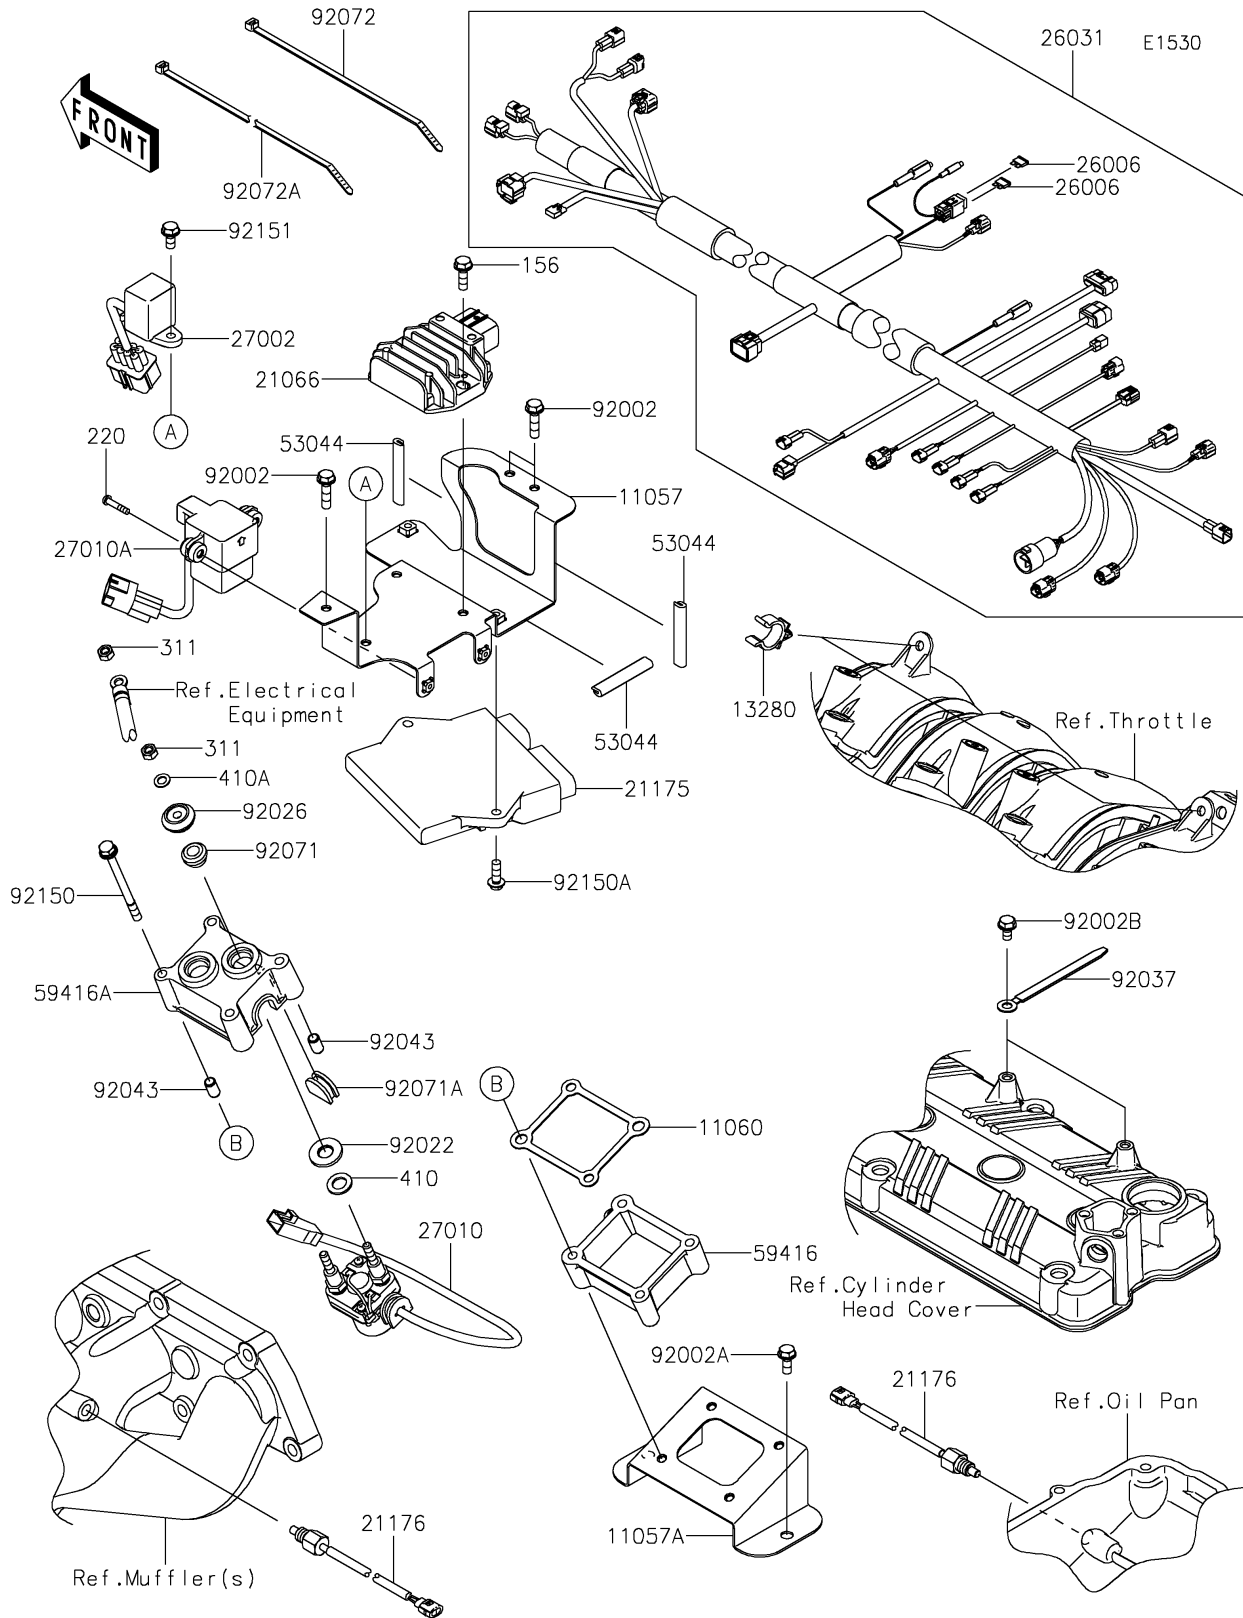

2022 JET SKI® SX-R™ PARTS DIAGRAM

Fuel Injection

2022 JET SKI® SX-R™ PARTS LIST

Fuel Injection

ITEM NAME	PART NUMBER	QUANTITY
BRACKET (Ref # 11057)	11057-0451	1
BRACKET,ELECTRIC CASE (Ref # 11057A)	11057-0452	1
GASKET (Ref # 11060)	11060-3709	1
HOLDER,HARNESS (Ref # 13280)	13280-3760	2
REGULATOR-VOLTAGE (Ref # 21066)	21066-0755	1
CONTROL UNIT-ELECTRONIC (Ref # 21175)	21175-1223	1
SENSOR,TEMP (Ref # 21176)	21176-0741	2
FUSE,MINI BLADE,20A,YELLOW (Ref # 26006)	26006-3704	2
HARNESS,MAIN (Ref # 26031)	26031-2572	1
RELAY-ASSY (Ref # 27002)	27002-3703	1
SWITCH,MAGNETIC (Ref # 27010)	27010-0860	1
SWITCH,VDS (Ref # 27010A)	27010-3785	1
TRIM (Ref # 53044)	53044-0621	3
CASE-ELECTRIC (Ref # 59416)	59416-3765	1
CASE-ELECTRIC (Ref # 59416A)	59416-3766	1
BOLT,6X25 (Ref # 92002)	92002-3714	3
BOLT,6X16 (Ref # 92002A)	92002-3728	2
BOLT,6X12 (Ref # 92002B)	92002-3763	2
WASHER (Ref # 92022)	92022-3035	2
SPACER (Ref # 92026)	92026-3703	2
CLAMP,L=100 (Ref # 92037)	92037-3736	2
PIN (Ref # 92043)	92043-3715	2
GROMMET (Ref # 92071)	92071-3004	2
GROMMET (Ref # 92071A)	92071-3837	1
BAND,L=188.85 (Ref # 92072)	92072-0105	1
BAND,L=372.24 (Ref # 92072A)	92072-3883	1
BOLT,6X80 (Ref # 92150)	92150-3711	4
BOLT,6X18 (Ref # 92150A)	92150-3729	2
BOLT,6X14 (Ref # 92151)	92151-3788	1

2022 JET SKI® SX-R™ PARTS LIST

Fuel Injection

ITEM NAME	PART NUMBER	QUANTITY
BOLT-WP,6X20 (Ref # 156)	156R0620	2
SCREW-PAN-CROS,4X20 (Ref # 220)	220R0420	2
NUT-HEX,6MM (Ref # 311)	311R0600	4
WASHER-PLAIN-SMALL,10MM (Ref # 410)	410AA1000	2
WASHER-PLAIN-SMALL,6MM (Ref # 410A)	410S0600	2