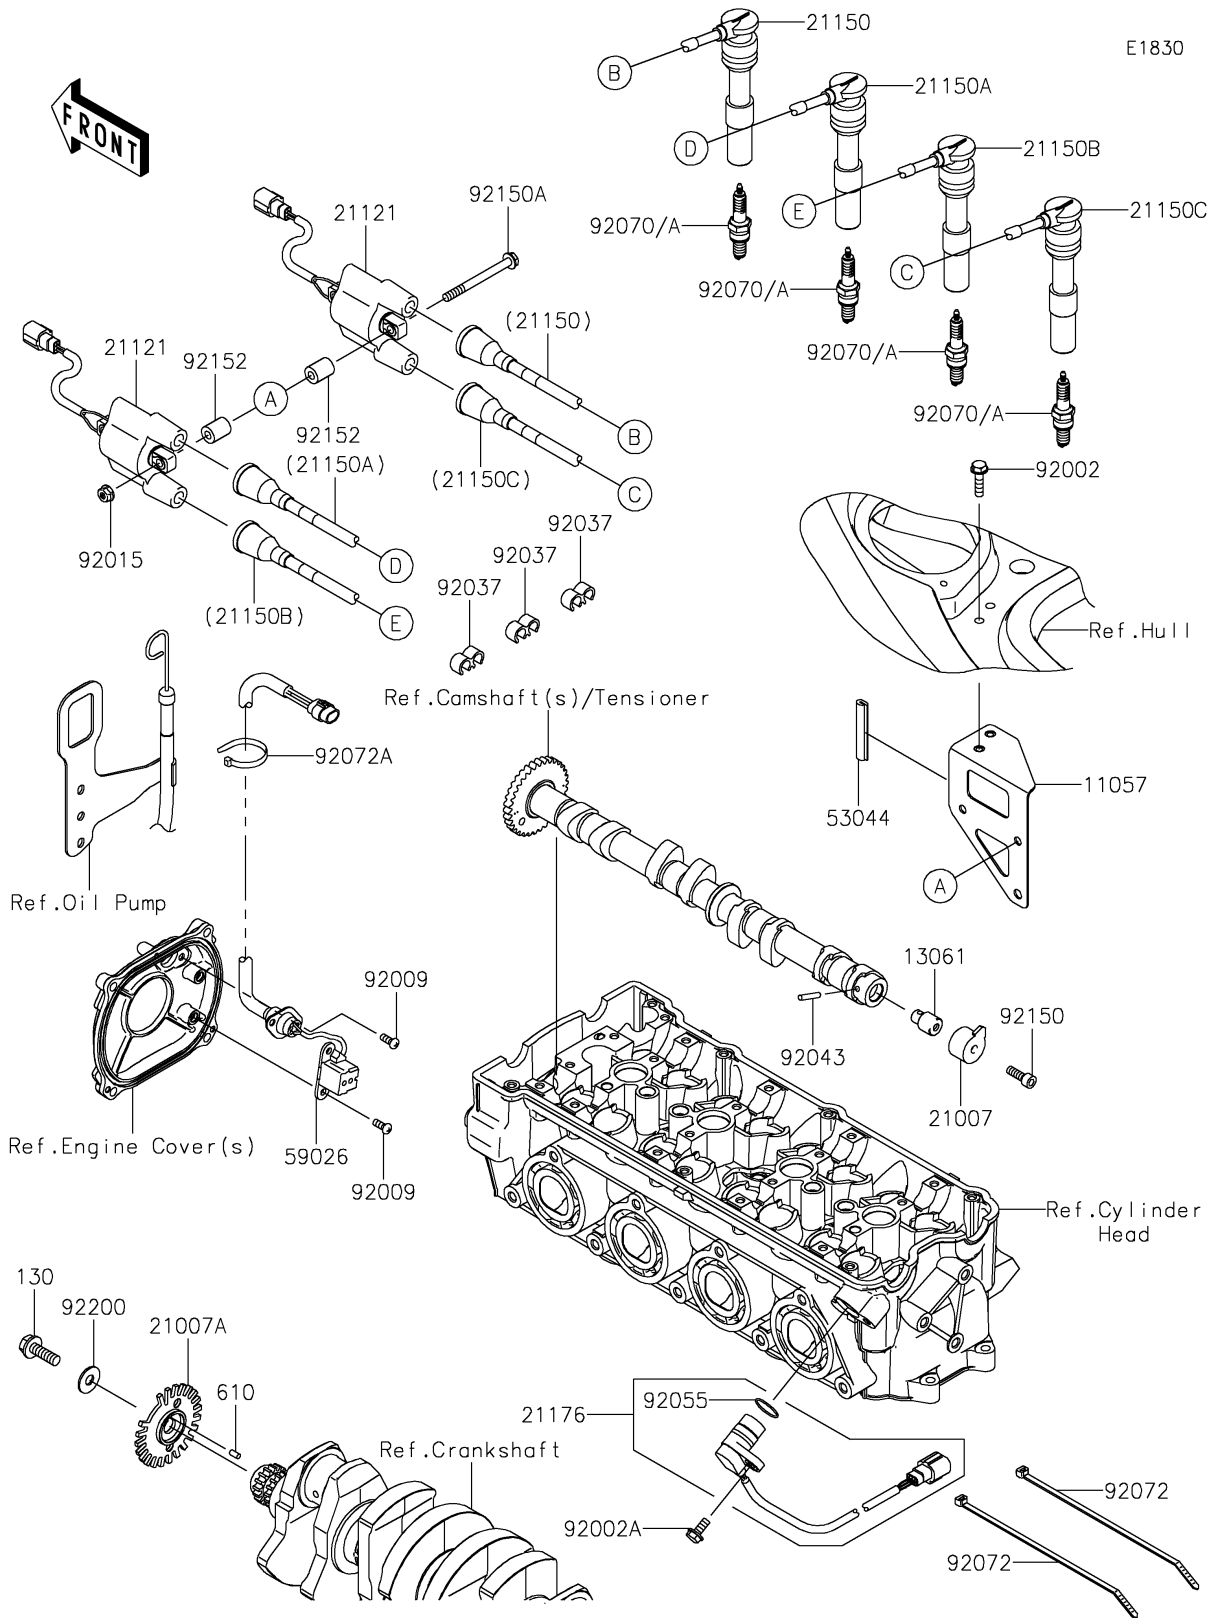

2023 JET SKI® SX-R™ 160 PARTS DIAGRAM

Ignition System

2023 JET SKI® SX-R™ 160 PARTS LIST

Ignition System

ITEM NAME	PART NUMBER	QUANTITY
BRACKET,IGNITION COIL (Ref # 11057)	11057-0453	1
BOSS,CAM SENSOR (Ref # 13061)	13061-1687	1
ROTOR,EX CAM (Ref # 21007)	21007-3742	1
ROTOR,PULSING (Ref # 21007A)	21007-3744	1
COIL-IGNITION (Ref # 21121)	21121-0744	2
CORD-ASSY,#1,L=340 (Ref # 21150)	21150-0006	1
CORD-ASSY,#2,L=450 (Ref # 21150A)	21150-0007	1
CORD-ASSY,#3,L=540 (Ref # 21150B)	21150-0008	1
CORD-ASSY,#4,L=600 (Ref # 21150C)	21150-0009	1
SENSOR,CAM ANGLE (Ref # 21176)	21176-1077	1
TRIM (Ref # 53044)	53044-0621	1
COIL-PULSING (Ref # 59026)	59026-3702	1
BOLT,6X25 (Ref # 92002)	92002-3714	2
BOLT,6X16 (Ref # 92002A)	92002-3728	1
SCREW,5X12 (Ref # 92009)	92009-1296	4
NUT,6MM (Ref # 92015)	92015-3767	2
CLAMP,CORD (Ref # 92037)	92037-1603	3
PIN (Ref # 92043)	92043-1575	1
RING-O (Ref # 92055)	92055-1639	1
PLUG-SPARK,CR9EKB(NGK) (Ref # 92070)	92070-0050	4
PLUG-SPARK,CR8EKB(NGK) (Ref # 92070A)	92070-0708	4
BAND,L=188.85 (Ref # 92072)	92072-0105	2
BAND,L=152 (Ref # 92072A)	92072-3874	1
BOLT,6X18 (Ref # 92150)	92150-1645	1
BOLT,6X70 (Ref # 92150A)	92150-3753	2
COLLAR (Ref # 92152)	92152-3738	4
WASHER,8.0X22.0X1.5 (Ref # 92200)	92200-0174	1
BOLT-FLANGED,8X25 (Ref # 130)	130CD0825	1
ROLLER,4X8 (Ref # 610)	610A0408	1