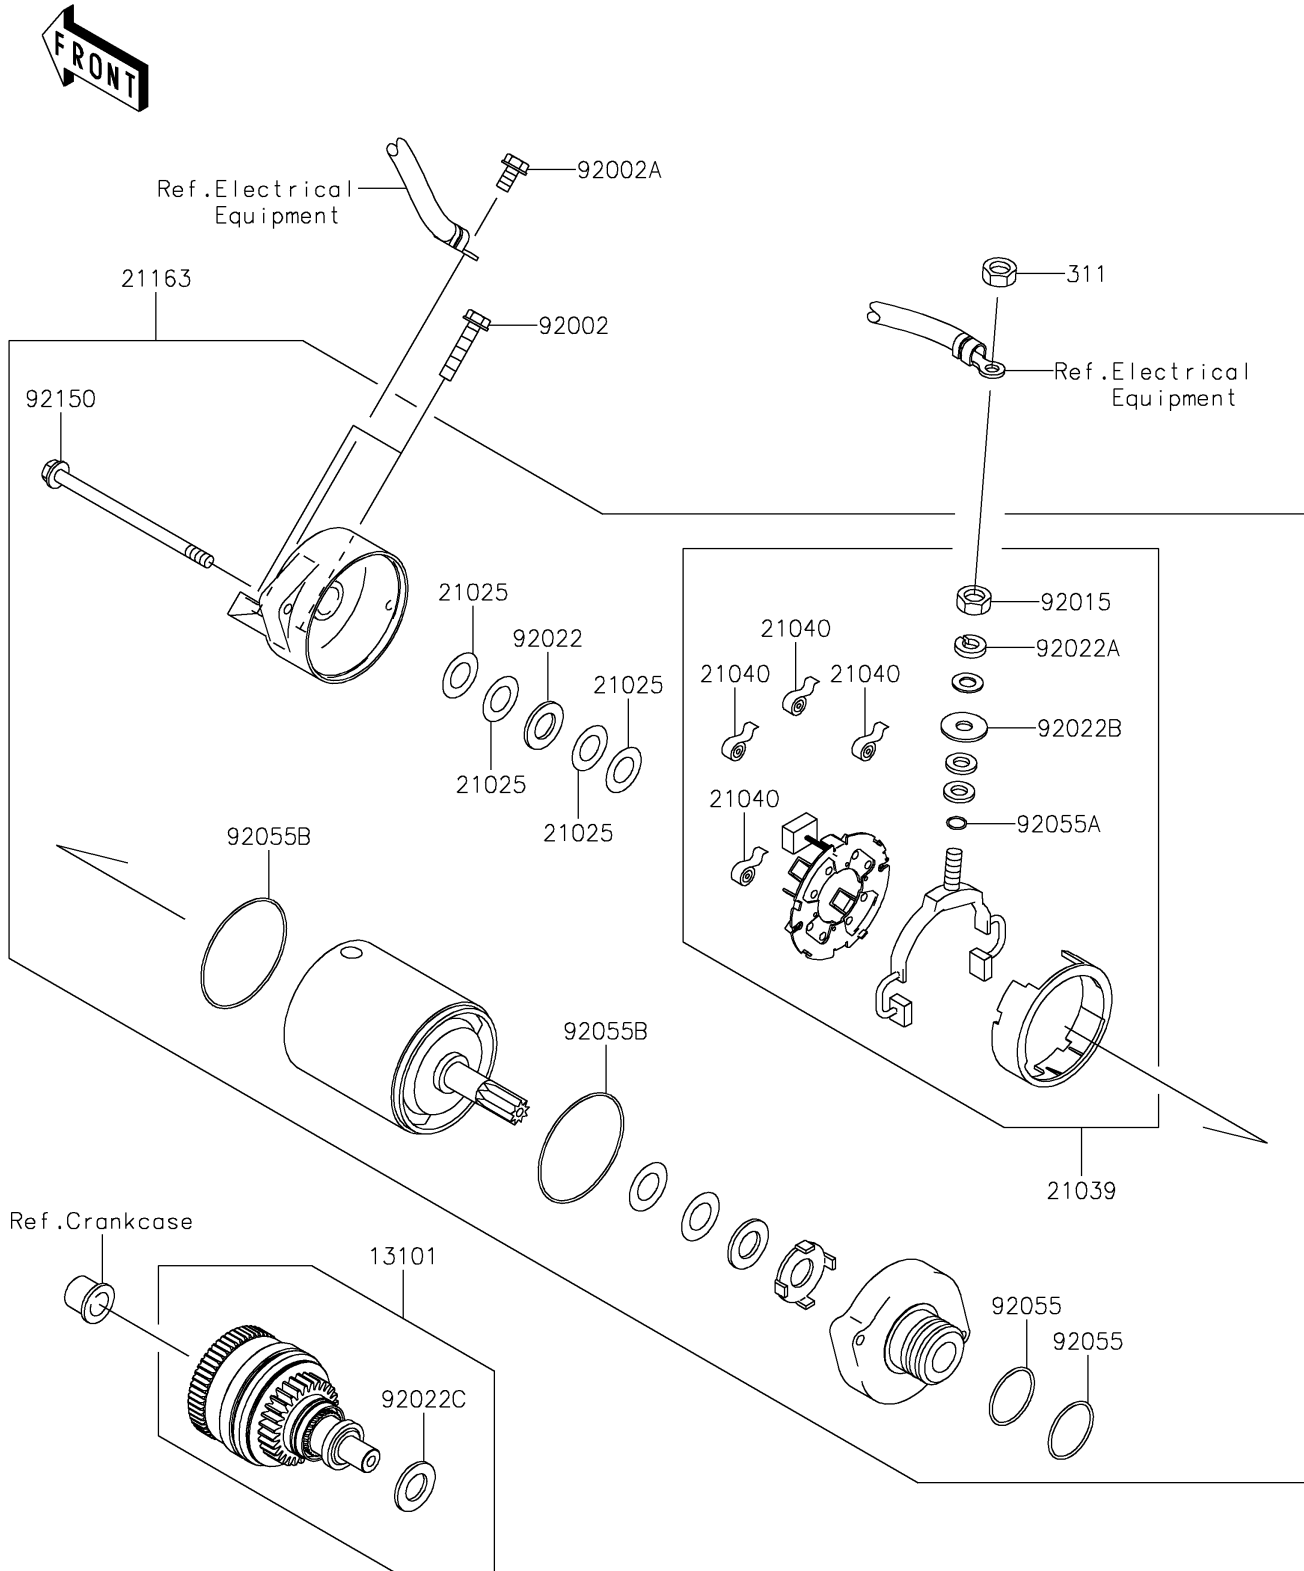

2022 JET SKI® SX-R™ PARTS DIAGRAM

Starter Motor

E1840

2022 JET SKI® SX-R™ PARTS LIST

Starter Motor

ITEM NAME	PART NUMBER	QUANTITY
GEAR-ASSY (Ref # 13101)	13101-3710	1
WASHER,9.1X18X0.2 (Ref # 21025)	21025-011	AR
BRUSH,CARBON (Ref # 21039)	21039-3703	1
SPRING-BRUSH (Ref # 21040)	21040-1055	4
STARTER-ELECTRIC (Ref # 21163)	21163-3721	1
BOLT,6X25 (Ref # 92002)	92002-3714	2
BOLT,6X12 (Ref # 92002A)	92002-3763	1
NUT,6MM (Ref # 92015)	92015-3710	1
WASHER,9.1X18X0.8 (Ref # 92022)	92022-1132	1
WASHER,6MM (Ref # 92022A)	92022-3711	1
WASHER,6MM (Ref # 92022B)	92022-3713	1
WASHER,12X24X1.0 (Ref # 92022C)	92022-3731	1
RING-O (Ref # 92055)	92055-1276	2
RING-O,4.5X2.0 (Ref # 92055A)	92055-1370	1
RING-O,STARTER MOTOR (Ref # 92055B)	92055-1381	2
BOLT (Ref # 92150)	92150-3772	2
NUT-HEX,6MM (Ref # 311)	311R0600	1