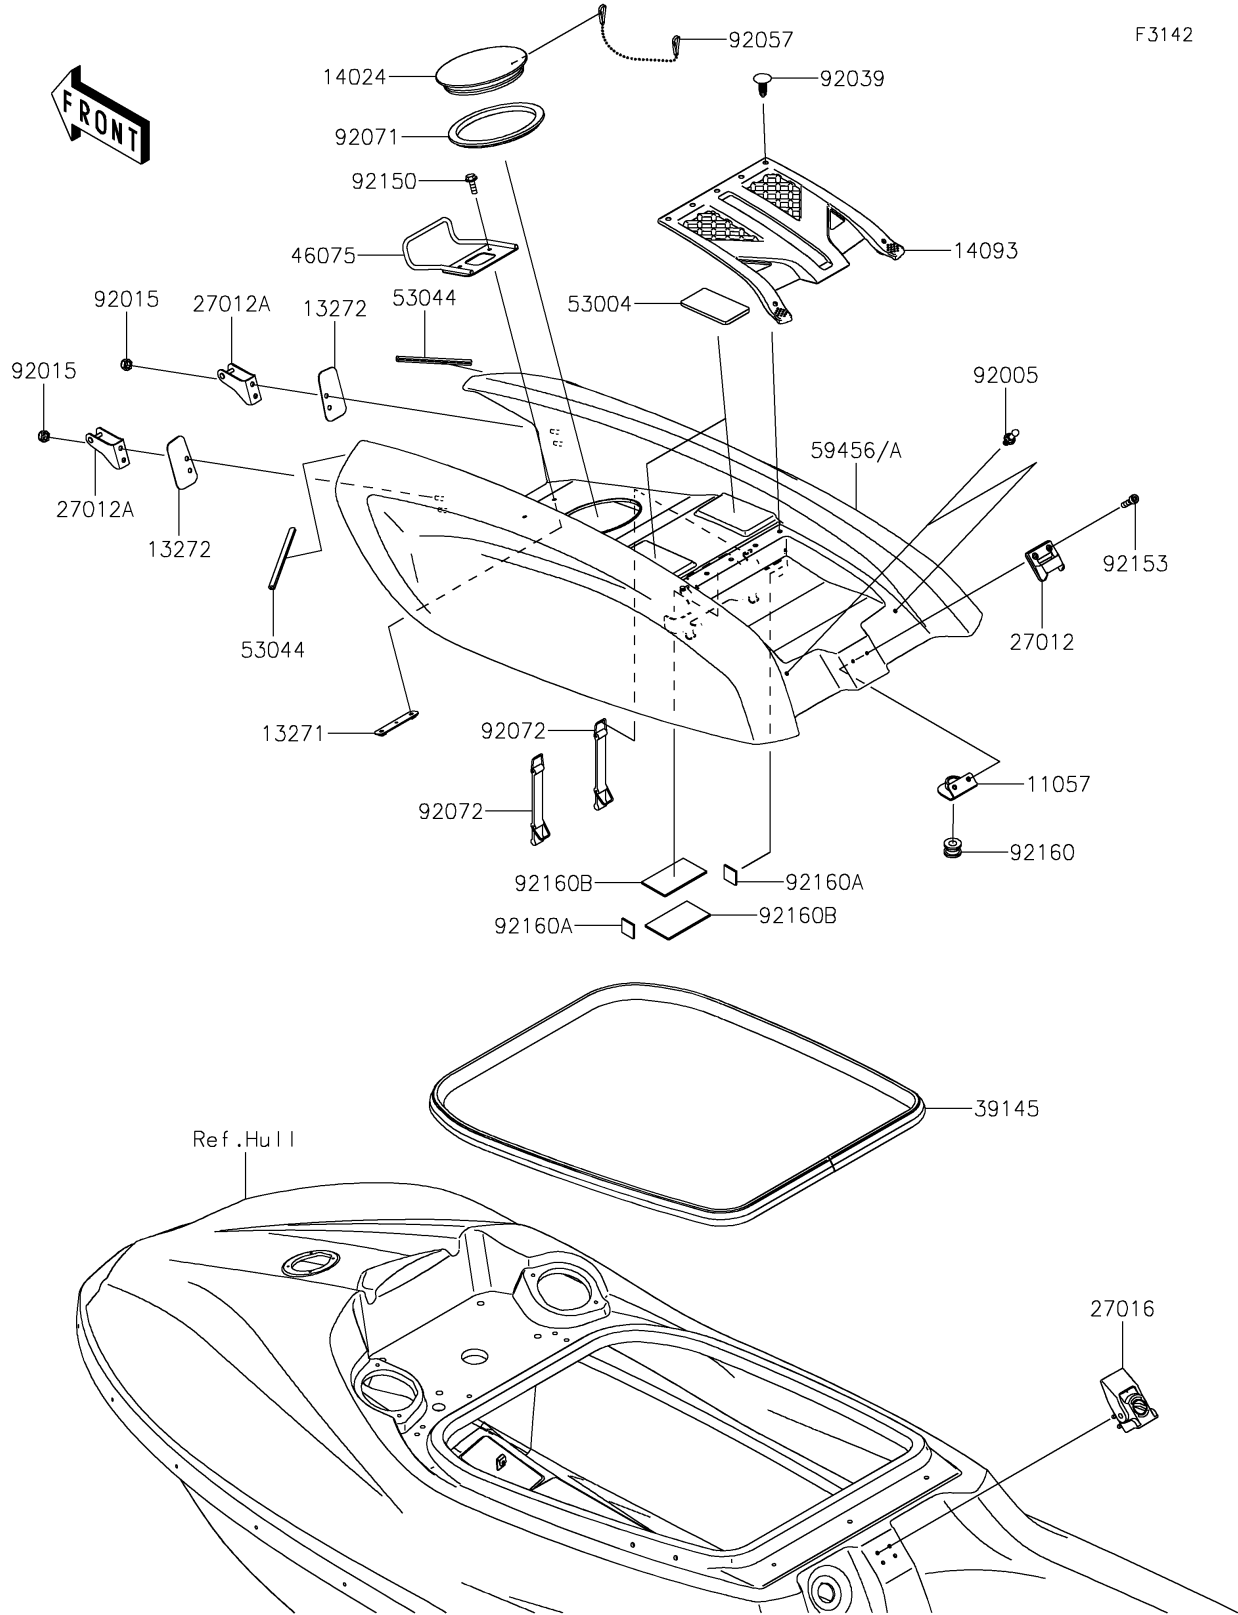

2022 JET SKI® SX-R™ PARTS DIAGRAM

Engine Hood

2022 JET SKI® SX-R™ PARTS LIST

Engine Hood

ITEM NAME	PART NUMBER	QUANTITY
BRACKET (Ref # 11057)	11057-0796	1
PLATE (Ref # 13271)	13271-3886	1
PLATE (Ref # 13272)	13272-2218	2
COVER (Ref # 14024)	14024-3748	1
COVER,STORAGE (Ref # 14093)	14093-0541	1
HOOK (Ref # 27012)	27012-3711	1
HOOK (Ref # 27012A)	27012-3842	2
LOCK-ASSY (Ref # 27016)	27016-3703	1
TRIM-SEAL (Ref # 39145)	39145-0050	1
GRIP (Ref # 46075)	46075-0613	1
MAT (Ref # 53004)	53004-0614	2
TRIM,L=120 (Ref # 53044)	53044-3767	2
HOOD-COMP-ENGINE,L.GREEN (Ref # 59456)	59456-0001-777	1
HOOD-COMP-ENGINE,EBONY (Ref # 59456A)	59456-0001-H8	1
FITTING (Ref # 92005)	92005-0852	2
NUT,LOCK,6MM (Ref # 92015)	92015-3766	4
RIVET (Ref # 92039)	92039-3788	5
CHAIN,COVER,L=100 (Ref # 92057)	92057-3704	1
GROMMET (Ref # 92071)	92071-3742	1
BAND,TOOL CASE (Ref # 92072)	92072-3859	2
BOLT,5X16 (Ref # 92150)	92150-3778	2
BOLT,SOCKET,5X20 (Ref # 92153)	92153-3716	2
DAMPER,MUFFLER MOUNT (Ref # 92160)	92160-1116	1
DAMPER,25X25 (Ref # 92160A)	92160-3864	2
DAMPER (Ref # 92160B)	92160-3913	2