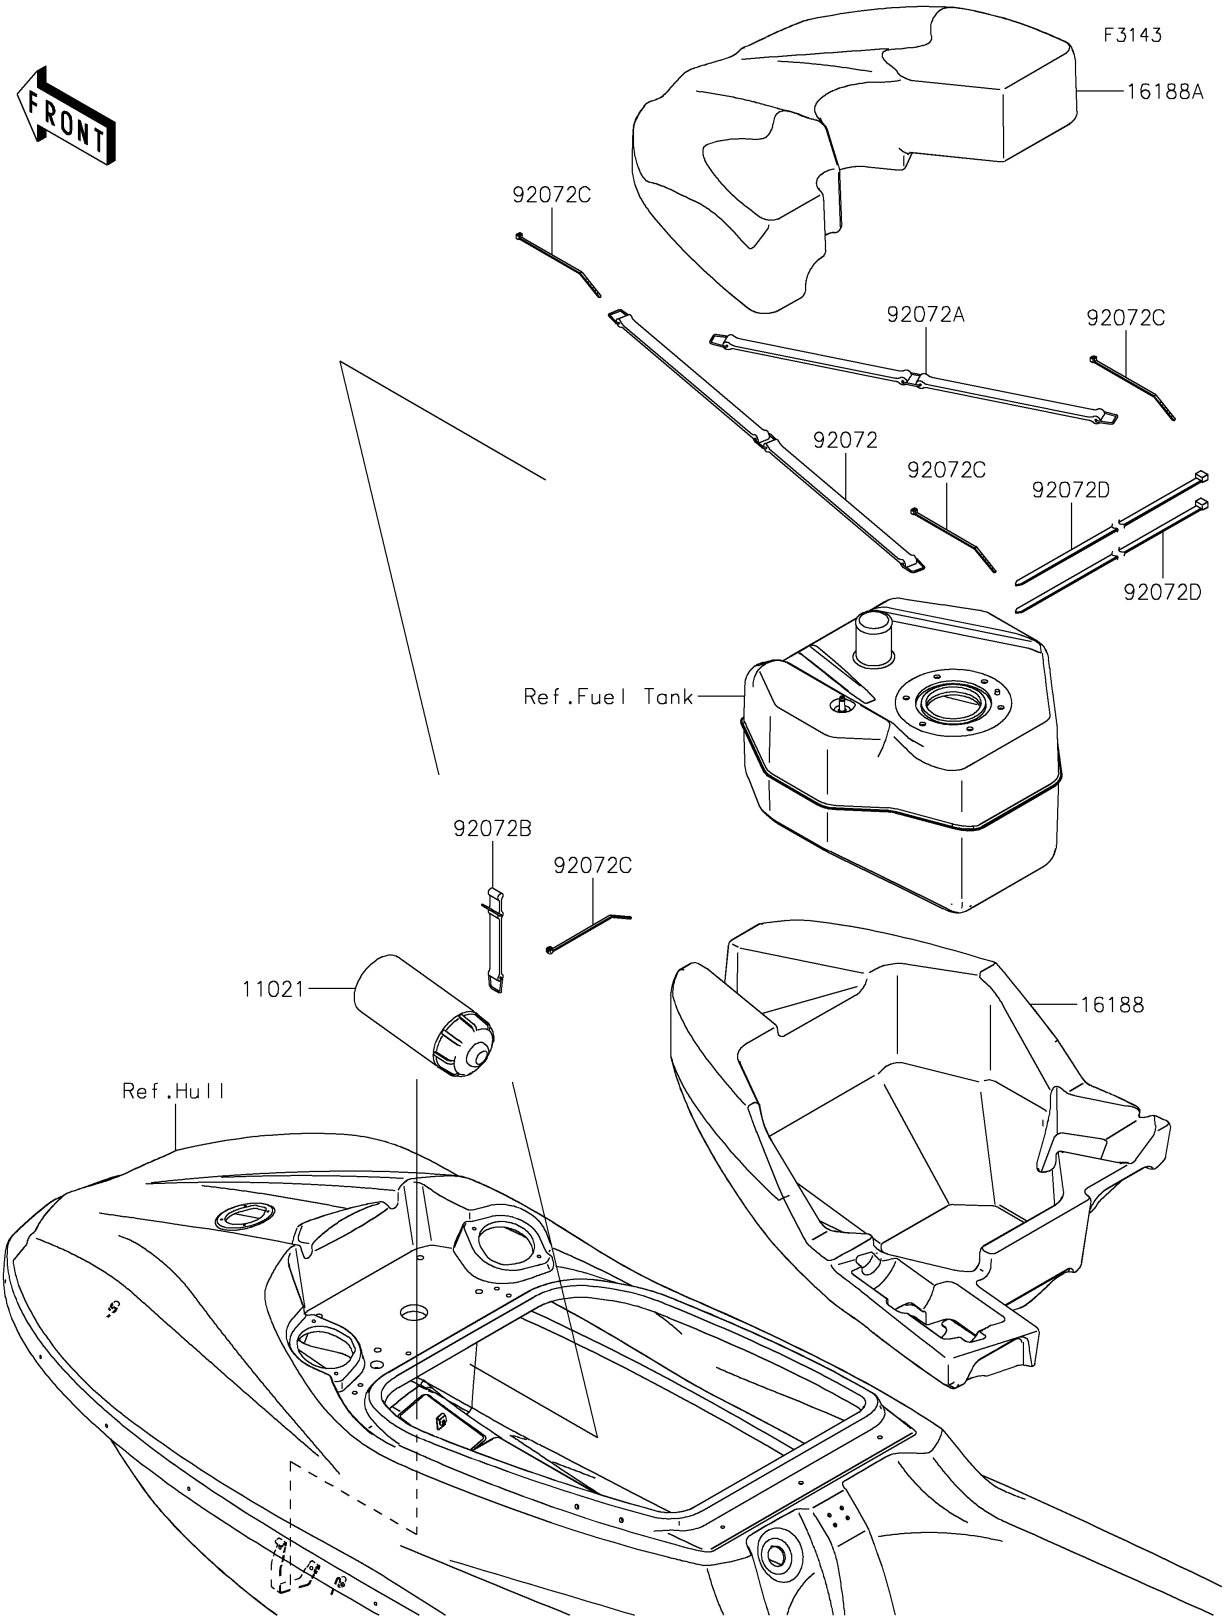

2021 JET SKI® SX-R™ PARTS DIAGRAM

Hull Fittings

2021 JET SKI® SX-R™ PARTS LIST

Hull Fittings

ITEM NAME	PART NUMBER	QUANTITY
CASE-ASSY,TOOL (Ref # 11021)	11021-3706	1
FLOAT,LWR (Ref # 16188)	16188-0050	1
FLOAT,UPP (Ref # 16188A)	16188-0051	1
BAND,L=745MM (Ref # 92072)	92072-0797	1
BAND,L=593MM (Ref # 92072A)	92072-0808	1
BAND,TOOL CASE (Ref # 92072B)	92072-3859	1
BAND,L=100.08 (Ref # 92072C)	92072-3882	4
BAND,L=608.22 (Ref # 92072D)	92072-3884	2