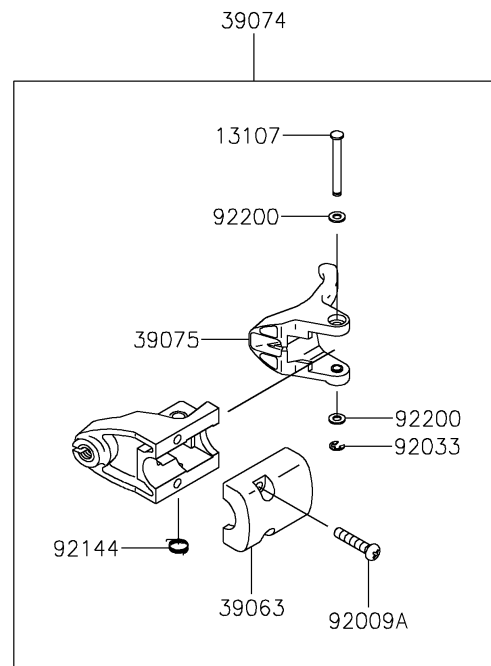

2021 JET SKI® SX-R™ PARTS DIAGRAM

Handlebar

F3172

2021 JET SKI® SX-R™ PARTS LIST

Handlebar

ITEM NAME	PART NUMBER	QUANTITY
BRACKET,THROTTLE LEVER (Ref # 11055)	11055-3709	1
HOLDER,SWITCH (Ref # 13091)	13091-3726	1
SHAFT (Ref # 13107)	13107-3740	1
COVER (Ref # 14093)	14093-0599	1
SWITCH,STOP&START (Ref # 27010)	27010-3780	1
SWITCH-ASSY,STOP&START (Ref # 27048)	27048-0048	1
CASE,LWR,SWITCH (Ref # 32099)	32099-3725	1
CASE,FR,SWITCH (Ref # 32099A)	32099-3818	1
CASE,UPP,SWITCH (Ref # 32099B)	32099-3860	1
HANDLE-COMP,F.BLACK (Ref # 39058)	39058-0035-6Z	1
HOUSING-CONTROL (Ref # 39063)	39063-3727	1
LEVER-ASSY-THROTTLE (Ref # 39074)	39074-3726	1
LEVER-THROTTLE (Ref # 39075)	39075-3714	1
PAD-HANDLE (Ref # 39087)	39087-0012	1
SCREW,8X22 (Ref # 92009)	92009-3701	4
SCREW,6X30 (Ref # 92009A)	92009-3837	2
RING-SNAP (Ref # 92033)	92033-3723	1
CLAMP,HANDLEBAR (Ref # 92037)	92037-503	2
RIVET (Ref # 92039)	92039-3787	3
BAND,TETHER SWITCH (Ref # 92072)	92072-0891	1
SPRING (Ref # 92144)	92144-3749	1
WASHER (Ref # 92200)	92200-3738	2
SCREW-PAN-CROS,5X20 (Ref # 220)	220R0520	4
SCREW-CSK-CROS,6X25 (Ref # 221)	221R0625	1
W-PLAIN-S,5MM (Ref # 410)	410S0500	4