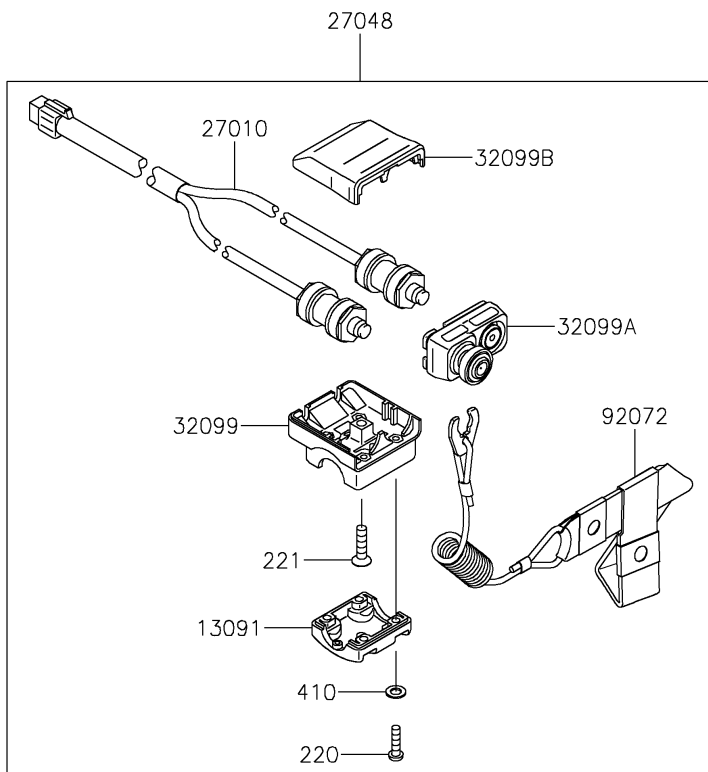

2021 JET SKI® SX-R™ PARTS DIAGRAM

Handlebar

F3172

2021 JET SKI® SX-R™ PARTS LIST

Handlebar

ITEM NAME	PART NUMBER	QUANTITY
BRACKET,THROTTLE LEVER (Ref # 11055)	11055-3709	1
HOLDER,SWITCH (Ref # 13091)	13091-3726	1
SHAFT (Ref # 13107)	13107-3740	1
COVER (Ref # 14093)	14093-0599	1
SWITCH,STOP&START (Ref # 27010)	27010-3780	1
SWITCH-ASSY,STOP&START (Ref # 27048)	27048-0048	1
CASE,LWR,SWITCH (Ref # 32099)	32099-3725	1
CASE,FR,SWITCH (Ref # 32099A)	32099-3818	1
CASE,UPP,SWITCH (Ref # 32099B)	32099-3860	1
HANDLE-COMP,F.BLACK (Ref # 39058)	39058-0035-6Z	1
HOUSING-CONTROL (Ref # 39063)	39063-3727	1
LEVER-ASSY-THROTTLE (Ref # 39074)	39074-3726	1
LEVER-THROTTLE (Ref # 39075)	39075-3714	1
PAD-HANDLE (Ref # 39087)	39087-0012	1
SCREW,8X22 (Ref # 92009)	92009-3701	4
SCREW,6X30 (Ref # 92009A)	92009-3837	2
RING-SNAP (Ref # 92033)	92033-3723	1
CLAMP,HANDLEBAR (Ref # 92037)	92037-503	2
RIVET (Ref # 92039)	92039-3787	3
BAND,TETHER SWITCH (Ref # 92072)	92072-0891	1
SPRING (Ref # 92144)	92144-3749	1
WASHER (Ref # 92200)	92200-3738	2
SCREW-PAN-CROS,5X20 (Ref # 220)	220R0520	4
SCREW-CSK-CROS,6X25 (Ref # 221)	221R0625	1
W-PLAIN-S,5MM (Ref # 410)	410S0500	4