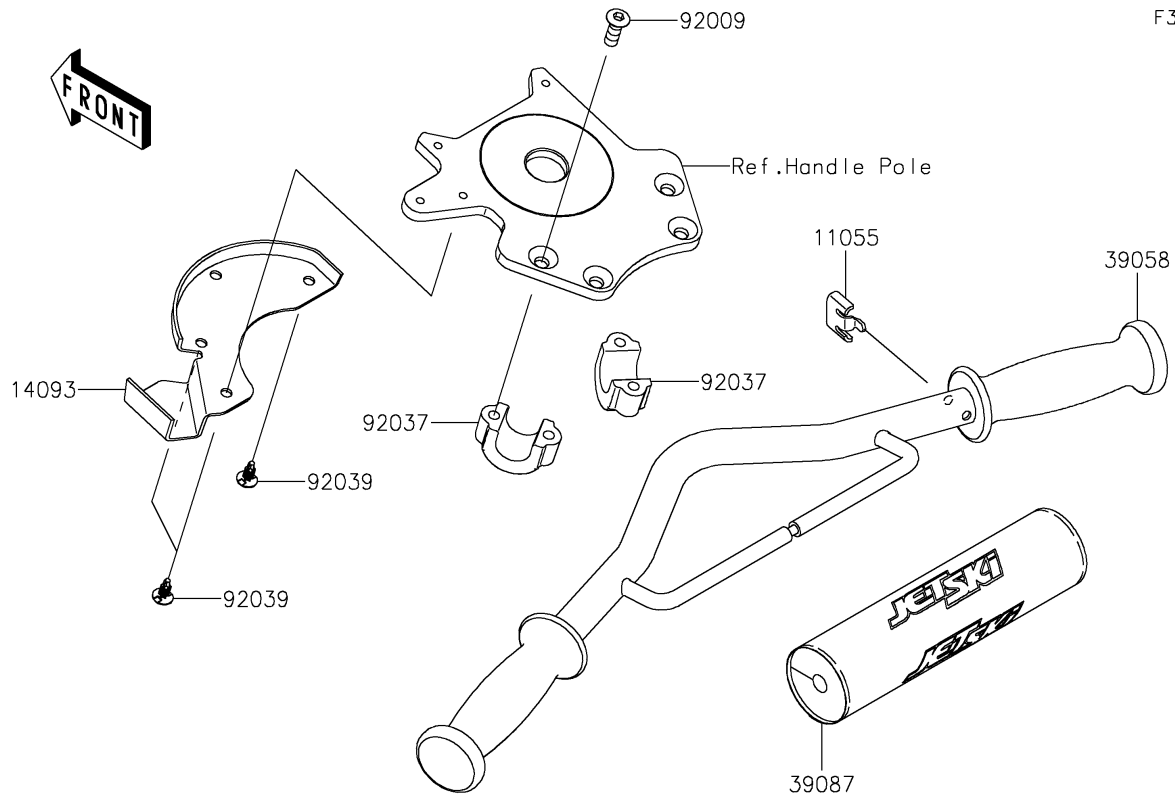

2021 JET SKI® SX-R™ PARTS DIAGRAM

Handlebar

F3172

2021 JET SKI® SX-R™ PARTS LIST

Handlebar

ITEM NAME	PART NUMBER	QUANTITY
BRACKET,THROTTLE LEVER (Ref # 11055)	11055-3709	1
HOLDER,SWITCH (Ref # 13091)	13091-3726	1
SHAFT (Ref # 13107)	13107-3740	1
COVER (Ref # 14093)	14093-0599	1
SWITCH,STOP&START (Ref # 27010)	27010-3780	1
SWITCH-ASSY,STOP&START (Ref # 27048)	27048-0048	1
CASE,LWR,SWITCH (Ref # 32099)	32099-3725	1
CASE,FR,SWITCH (Ref # 32099A)	32099-3818	1
CASE,UPP,SWITCH (Ref # 32099B)	32099-3860	1
HANDLE-COMP,F.BLACK (Ref # 39058)	39058-0035-6Z	1
HOUSING-CONTROL (Ref # 39063)	39063-3727	1
LEVER-ASSY-THROTTLE (Ref # 39074)	39074-3726	1
LEVER-THROTTLE (Ref # 39075)	39075-3714	1
PAD-HANDLE (Ref # 39087)	39087-0012	1
SCREW,8X22 (Ref # 92009)	92009-3701	4
SCREW,6X30 (Ref # 92009A)	92009-3837	2
RING-SNAP (Ref # 92033)	92033-3723	1
CLAMP,HANDLEBAR (Ref # 92037)	92037-503	2
RIVET (Ref # 92039)	92039-3787	3
BAND,TETHER SWITCH (Ref # 92072)	92072-0891	1
SPRING (Ref # 92144)	92144-3749	1
WASHER (Ref # 92200)	92200-3738	2
SCREW-PAN-CROS,5X20 (Ref # 220)	220R0520	4
SCREW-CSK-CROS,6X25 (Ref # 221)	221R0625	1
W-PLAIN-S,5MM (Ref # 410)	410S0500	4