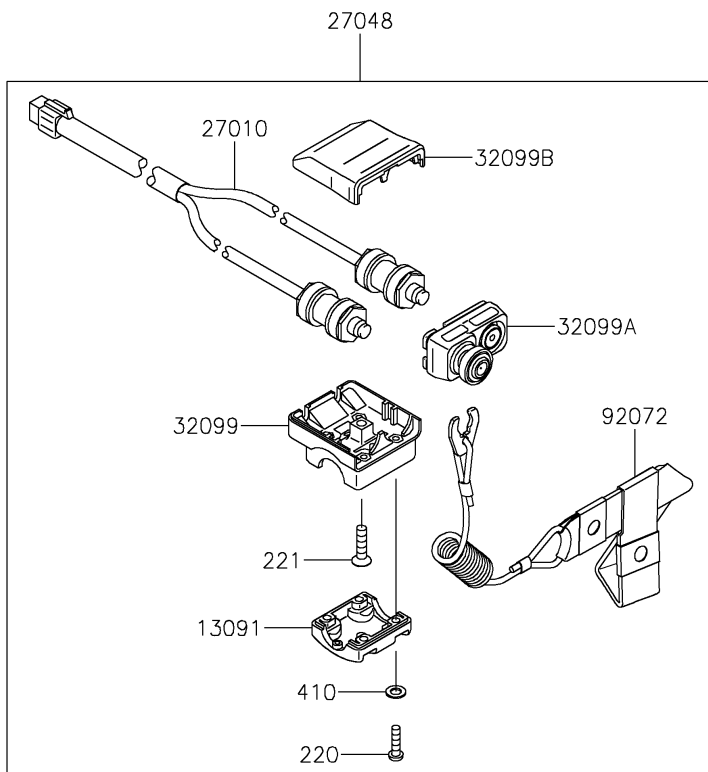

# 2022 JET SKI® SX-R™ PARTS DIAGRAM

## Handlebar

F3172

### Handlebar

ITEM NAME	PART NUMBER	QUANTITY
BRACKET,THROTTLE LEVER (Ref # 11055)	11055-3709	1
HOLDER,SWITCH (Ref # 13091)	13091-3726	1
SHAFT (Ref # 13107)	13107-3740	1
COVER (Ref # 14093)	14093-0599	1
SWITCH,STOP&START (Ref # 27010)	27010-3780	1
SWITCH-ASSY,STOP&START (Ref # 27048)	27048-0048	1
CASE,LWR,SWITCH (Ref # 32099)	32099-3725	1
CASE,FR,SWITCH (Ref # 32099A)	32099-3818	1
CASE,UPP,SWITCH (Ref # 32099B)	32099-3860	1
HANDLE-COMP,F.BLACK (Ref # 39058)	39058-0035-6Z	1
HOUSING-CONTROL (Ref # 39063)	39063-3727	1
LEVER-ASSY-THROTTLE (Ref # 39074)	39074-3726	1
LEVER-THROTTLE (Ref # 39075)	39075-3714	1
PAD-HANDLE (Ref # 39087)	39087-0012	1
SCREW,8X22 (Ref # 92009)	92009-3701	4
SCREW,6X30 (Ref # 92009A)	92009-3837	2
RING-SNAP (Ref # 92033)	92033-3723	1
CLAMP,HANDLEBAR (Ref # 92037)	92037-503	2
RIVET (Ref # 92039)	92039-3787	3
BAND,TETHER SWITCH (Ref # 92072)	92072-0891	1
SPRING (Ref # 92144)	92144-3749	1
WASHER (Ref # 92200)	92200-3738	2
SCREW-PAN-CROS,5X20 (Ref # 220)	220R0520	4
SCREW-CSK-CROS,6X25 (Ref # 221)	221R0625	1
W-PLAIN-S,5MM (Ref # 410)	410S0500	4