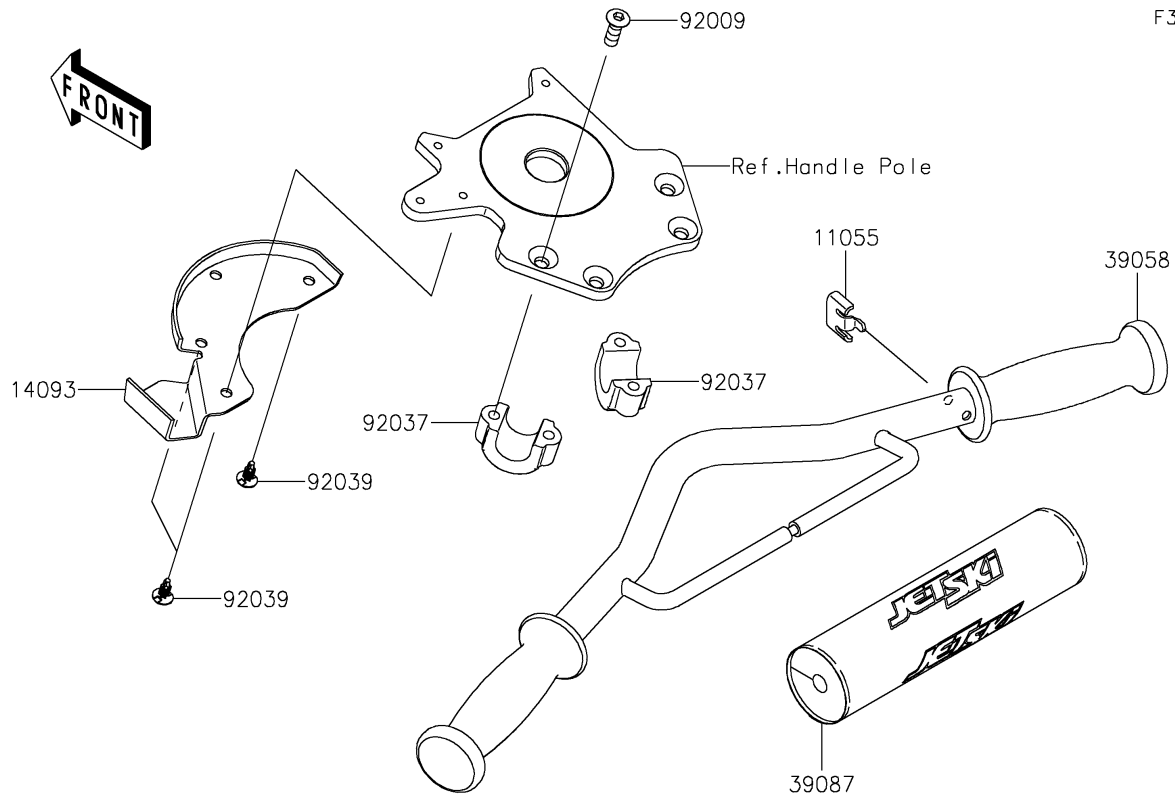

# 2022 JET SKI® SX-R™ PARTS DIAGRAM

## Handlebar

F3172

### Handlebar

ITEM NAME	PART NUMBER	QUANTITY
BRACKET,THROTTLE LEVER (Ref # 11055)	11055-3709	1
HOLDER,SWITCH (Ref # 13091)	13091-3726	1
SHAFT (Ref # 13107)	13107-3740	1
COVER (Ref # 14093)	14093-0599	1
SWITCH,STOP&START (Ref # 27010)	27010-3780	1
SWITCH-ASSY,STOP&START (Ref # 27048)	27048-0048	1
CASE,LWR,SWITCH (Ref # 32099)	32099-3725	1
CASE,FR,SWITCH (Ref # 32099A)	32099-3818	1
CASE,UPP,SWITCH (Ref # 32099B)	32099-3860	1
HANDLE-COMP,F.BLACK (Ref # 39058)	39058-0035-6Z	1
HOUSING-CONTROL (Ref # 39063)	39063-3727	1
LEVER-ASSY-THROTTLE (Ref # 39074)	39074-3726	1
LEVER-THROTTLE (Ref # 39075)	39075-3714	1
PAD-HANDLE (Ref # 39087)	39087-0012	1
SCREW,8X22 (Ref # 92009)	92009-3701	4
SCREW,6X30 (Ref # 92009A)	92009-3837	2
RING-SNAP (Ref # 92033)	92033-3723	1
CLAMP,HANDLEBAR (Ref # 92037)	92037-503	2
RIVET (Ref # 92039)	92039-3787	3
BAND,TETHER SWITCH (Ref # 92072)	92072-0891	1
SPRING (Ref # 92144)	92144-3749	1
WASHER (Ref # 92200)	92200-3738	2
SCREW-PAN-CROS,5X20 (Ref # 220)	220R0520	4
SCREW-CSK-CROS,6X25 (Ref # 221)	221R0625	1
W-PLAIN-S,5MM (Ref # 410)	410S0500	4