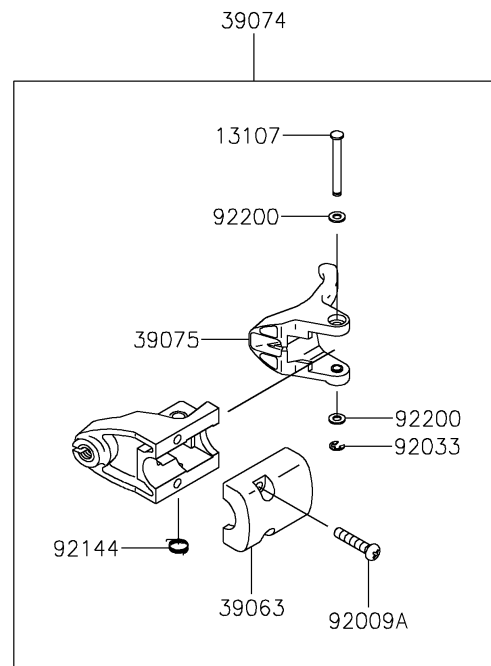

# 2022 JET SKI® SX-R™ PARTS DIAGRAM

## Handlebar

F3172

### Handlebar

ITEM NAME	PART NUMBER	QUANTITY
BRACKET,THROTTLE LEVER (Ref # 11055)	11055-3709	1
HOLDER,SWITCH (Ref # 13091)	13091-3726	1
SHAFT (Ref # 13107)	13107-3740	1
COVER (Ref # 14093)	14093-0599	1
SWITCH,STOP&START (Ref # 27010)	27010-3780	1
SWITCH-ASSY,STOP&START (Ref # 27048)	27048-0048	1
CASE,LWR,SWITCH (Ref # 32099)	32099-3725	1
CASE,FR,SWITCH (Ref # 32099A)	32099-3818	1
CASE,UPP,SWITCH (Ref # 32099B)	32099-3860	1
HANDLE-COMP,F.BLACK (Ref # 39058)	39058-0035-6Z	1
HOUSING-CONTROL (Ref # 39063)	39063-3727	1
LEVER-ASSY-THROTTLE (Ref # 39074)	39074-3726	1
LEVER-THROTTLE (Ref # 39075)	39075-3714	1
PAD-HANDLE (Ref # 39087)	39087-0012	1
SCREW,8X22 (Ref # 92009)	92009-3701	4
SCREW,6X30 (Ref # 92009A)	92009-3837	2
RING-SNAP (Ref # 92033)	92033-3723	1
CLAMP,HANDLEBAR (Ref # 92037)	92037-503	2
RIVET (Ref # 92039)	92039-3787	3
BAND,TETHER SWITCH (Ref # 92072)	92072-0891	1
SPRING (Ref # 92144)	92144-3749	1
WASHER (Ref # 92200)	92200-3738	2
SCREW-PAN-CROS,5X20 (Ref # 220)	220R0520	4
SCREW-CSK-CROS,6X25 (Ref # 221)	221R0625	1
W-PLAIN-S,5MM (Ref # 410)	410S0500	4