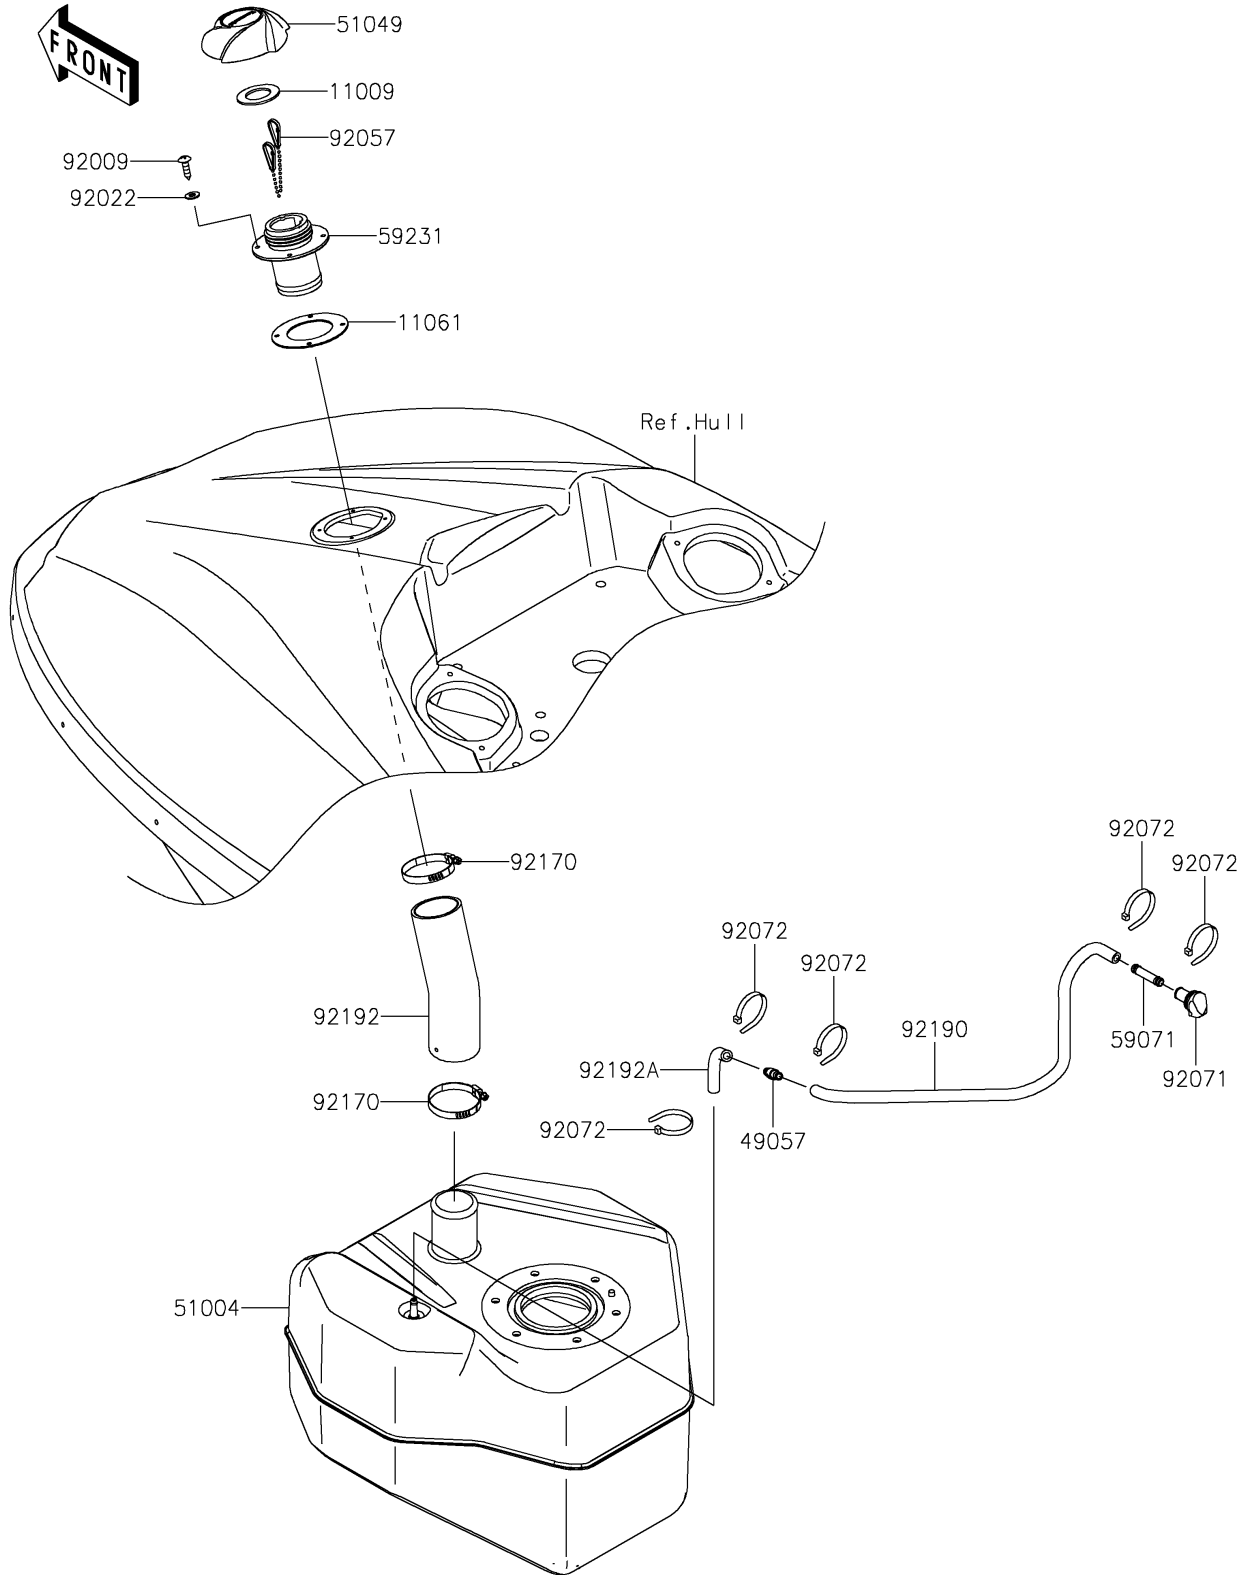

# 2021 JET SKI® SX-R™ PARTS DIAGRAM

Fuel Tank

F3173

## 2021 JET SKI® SX-R™ PARTS LIST

### Fuel Tank

ITEM NAME	PART NUMBER	QUANTITY
GASKET,TANK CAP (Ref # 11009)	11009-3020	1
GASKET (Ref # 11061)	11061-3701	1
VALVE-RELIEF (Ref # 49057)	49057-0002	1
TANK-FUEL (Ref # 51004)	51004-0012	1
CAP-TANK,FUEL (Ref # 51049)	51049-0712	1
JOINT (Ref # 59071)	59071-3764	1
FILLER,FUEL TANK (Ref # 59231)	59231-3734	1
SCREW,TAPPING,4X16 (Ref # 92009)	92009-3849	4
WASHER (Ref # 92022)	92022-563	4
CHAIN,COVER,L=100 (Ref # 92057)	92057-3704	1
GROMMET (Ref # 92071)	92071-3841	1
BAND,L=100.08 (Ref # 92072)	92072-3882	5
CLAMP (Ref # 92170)	92170-1674	2
TUBE,5.8X10.8X500 (Ref # 92190)	92190-3846	1
TUBE (Ref # 92192)	92192-1707	1
TUBE,5.8X11X100 (Ref # 92192A)	92192-1795	1