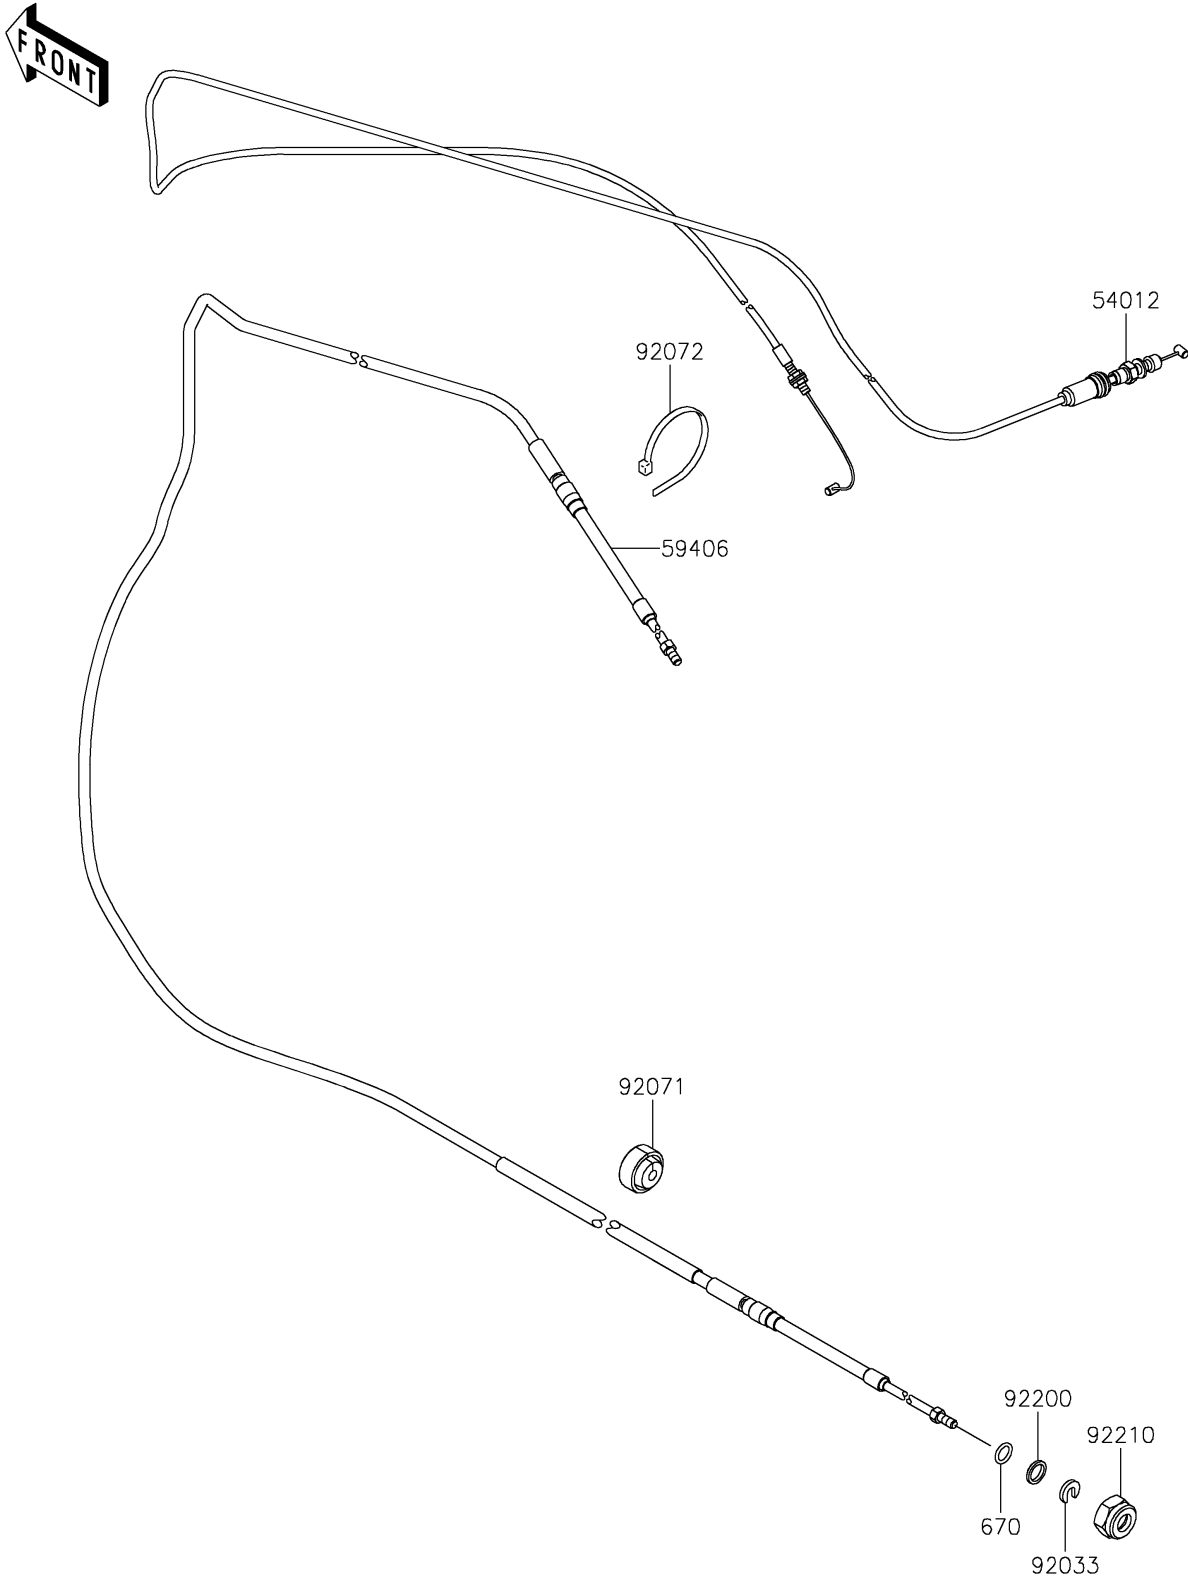

# 2021 JET SKI® SX-R™ PARTS DIAGRAM

Cables

F3175

## 2021 JET SKI® SX-R™ PARTS LIST

### Cables

ITEM NAME	PART NUMBER	QUANTITY
CABLE-THROTTLE (Ref # 54012)	54012-0648	1
CABLE-STRG (Ref # 59406)	59406-0006	1
RING-SNAP,7.7X17.5X3.0 (Ref # 92033)	92033-3737	1
GROMMET (Ref # 92071)	92071-0765	1
BAND,L=372.24 (Ref # 92072)	92072-3883	1
WASHER,13.6X18X3 (Ref # 92200)	92200-1934	1
NUT,20MM (Ref # 92210)	92210-1554	1
O RING,12MM (Ref # 670)	670B2012	1