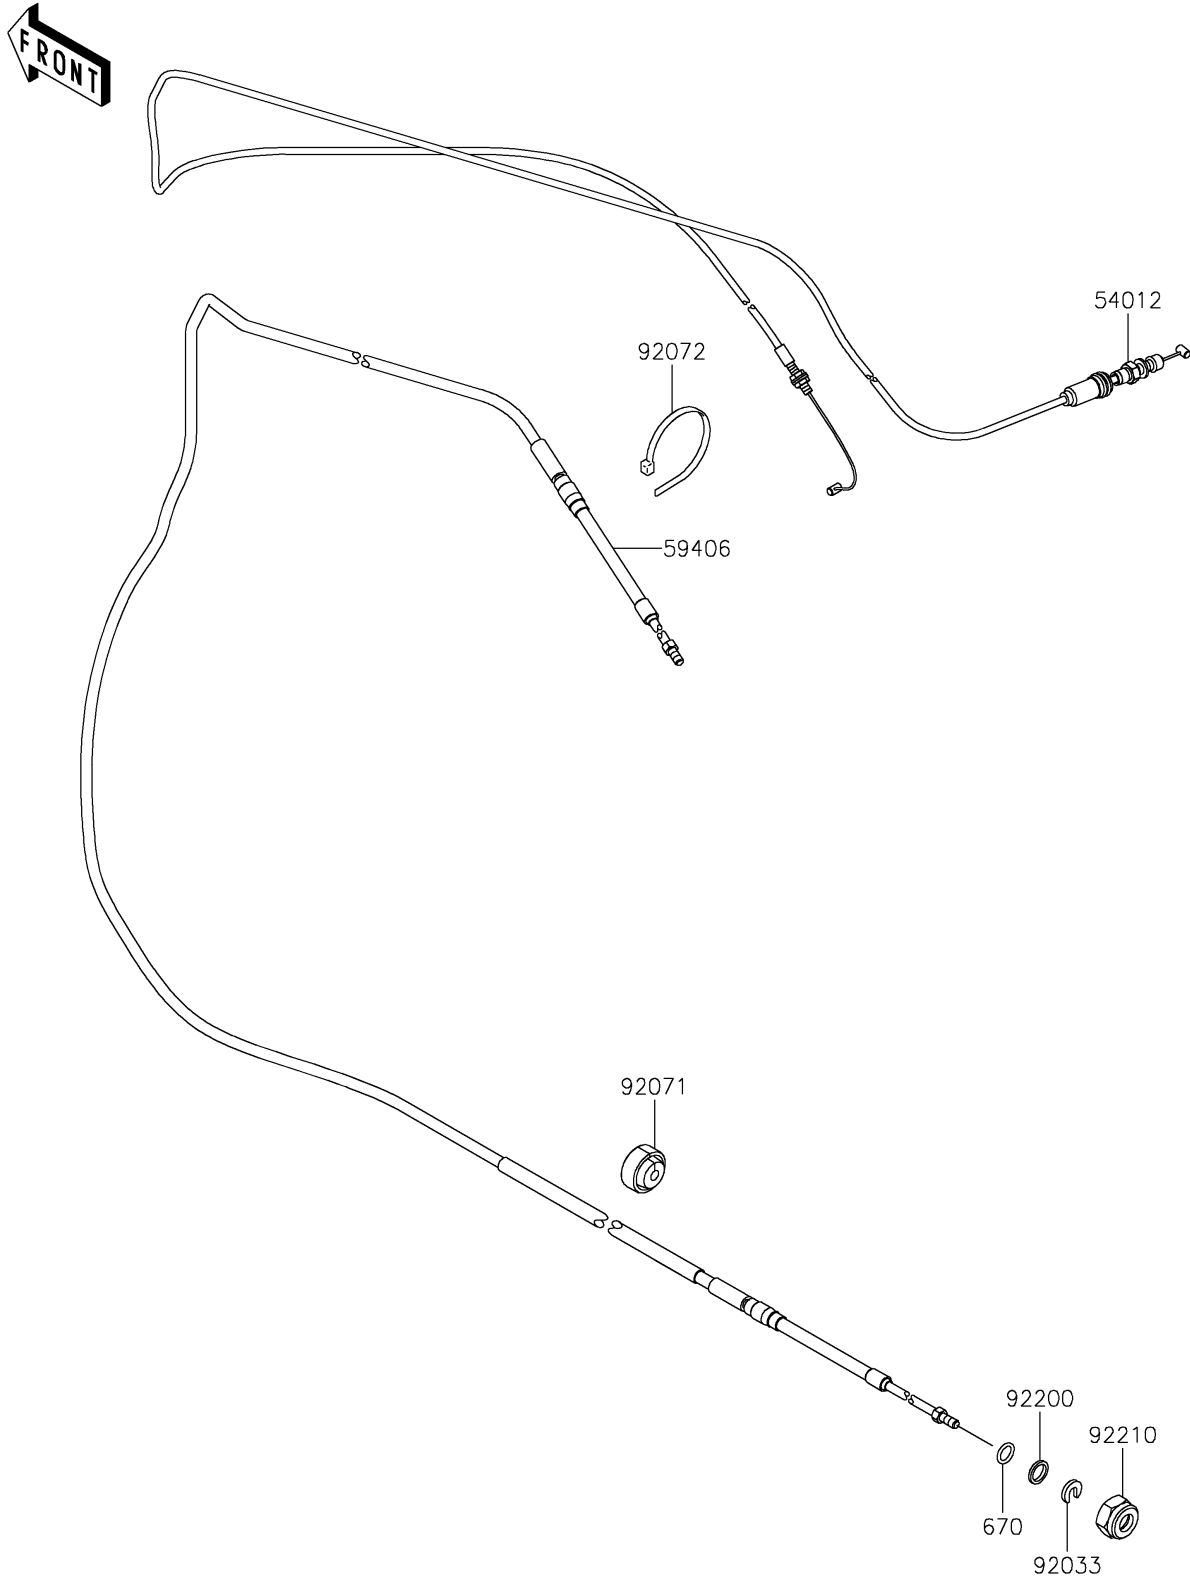

2022 JET SKI® SX-R™ PARTS DIAGRAM

Cables

F3175

2022 JET SKI® SX-R™ PARTS LIST

Cables

ITEM NAME	PART NUMBER	QUANTITY
CABLE-THROTTLE (Ref # 54012)	54012-0648	1
CABLE-STRG (Ref # 59406)	59406-0006	1
RING-SNAP,7.7X17.5X3.0 (Ref # 92033)	92033-3737	1
GROMMET (Ref # 92071)	92071-0765	1
BAND,L=372.24 (Ref # 92072)	92072-3883	1
WASHER,13.6X18X3 (Ref # 92200)	92200-1934	1
NUT,20MM (Ref # 92210)	92210-1554	1
O RING,12MM (Ref # 670)	670B2012	1