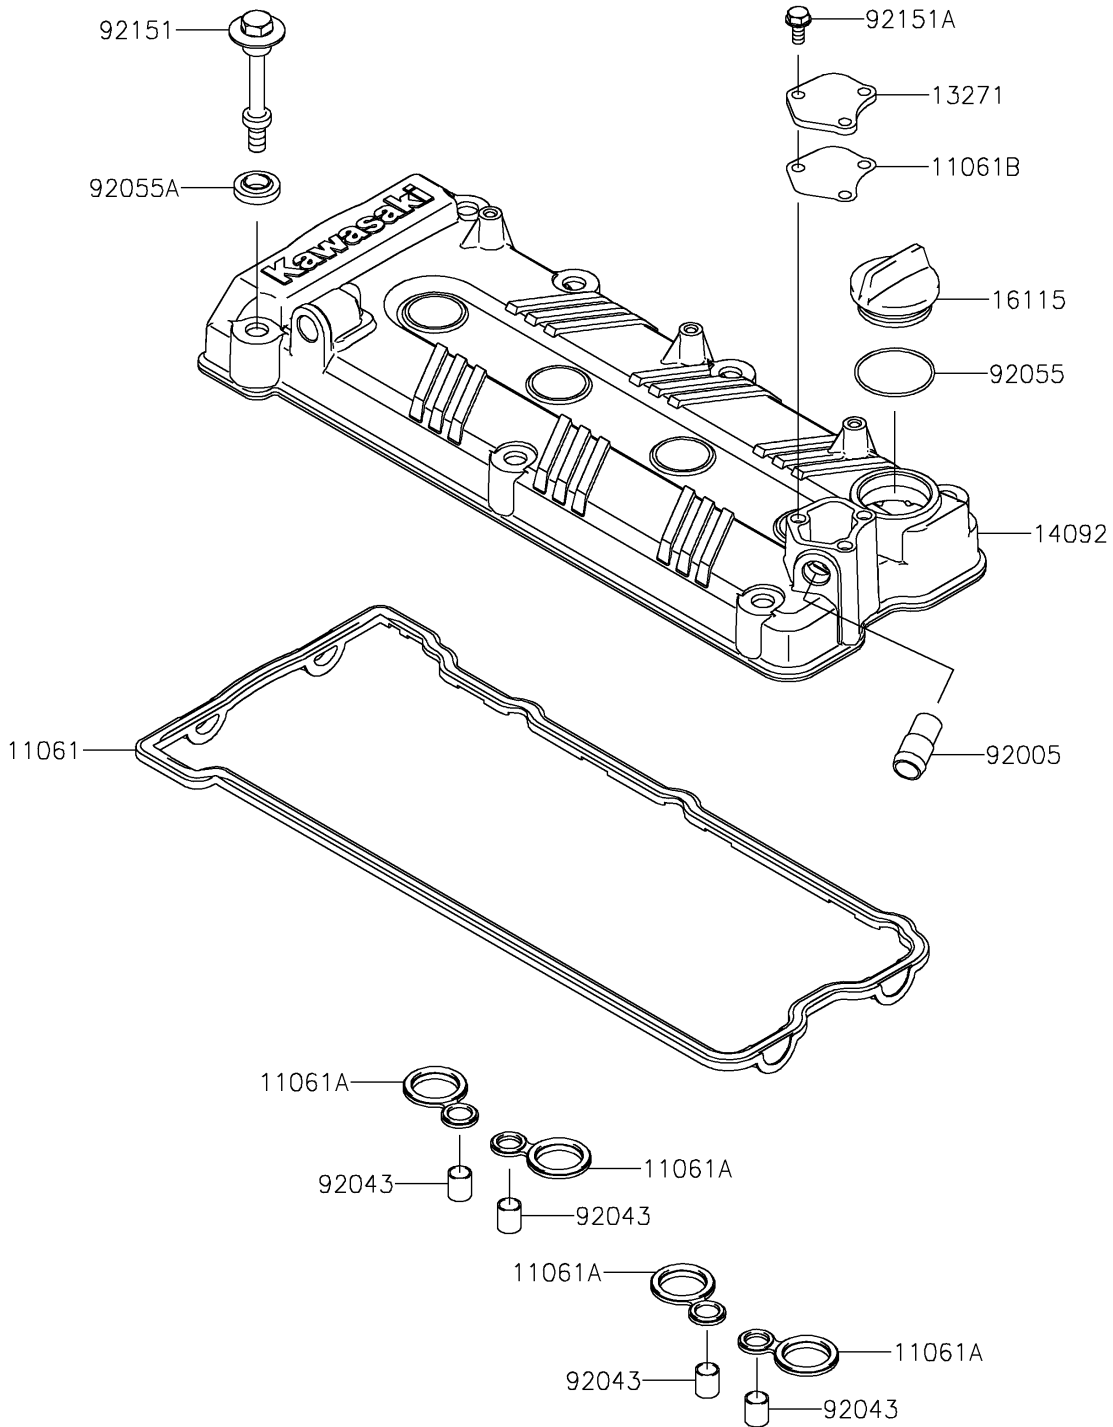

2023 JET SKI® ULTRA® 160LX PARTS DIAGRAM

Cylinder Head Cover

E1112

2023 JET SKI® ULTRA® 160LX PARTS LIST

Cylinder Head Cover

ITEM NAME	PART NUMBER	QUANTITY
GASKET,HEAD COVER (Ref # 11061)	11061-0090	1
GASKET,SPARK PLUG HOLE (Ref # 11061A)	11061-0105	4
GASKET,PLATE (Ref # 11061B)	11061-0814	1
PLATE (Ref # 13271)	13271-3898	1
COVER,HEAD (Ref # 14092)	14092-0836	1
CAP-OIL FILLER (Ref # 16115)	16115-1064	1
FITTING (Ref # 92005)	92005-3741	1
PIN,10.1X12X14 (Ref # 92043)	92043-4009	4
RING-O,38X1.9 (Ref # 92055)	92055-1295	1
RING-O,HEAD COVER BOLT (Ref # 92055A)	92055-1352	7
BOLT,HEAD COVER (Ref # 92151)	92151-1221	7
BOLT,6X14 (Ref # 92151A)	92151-3788	3