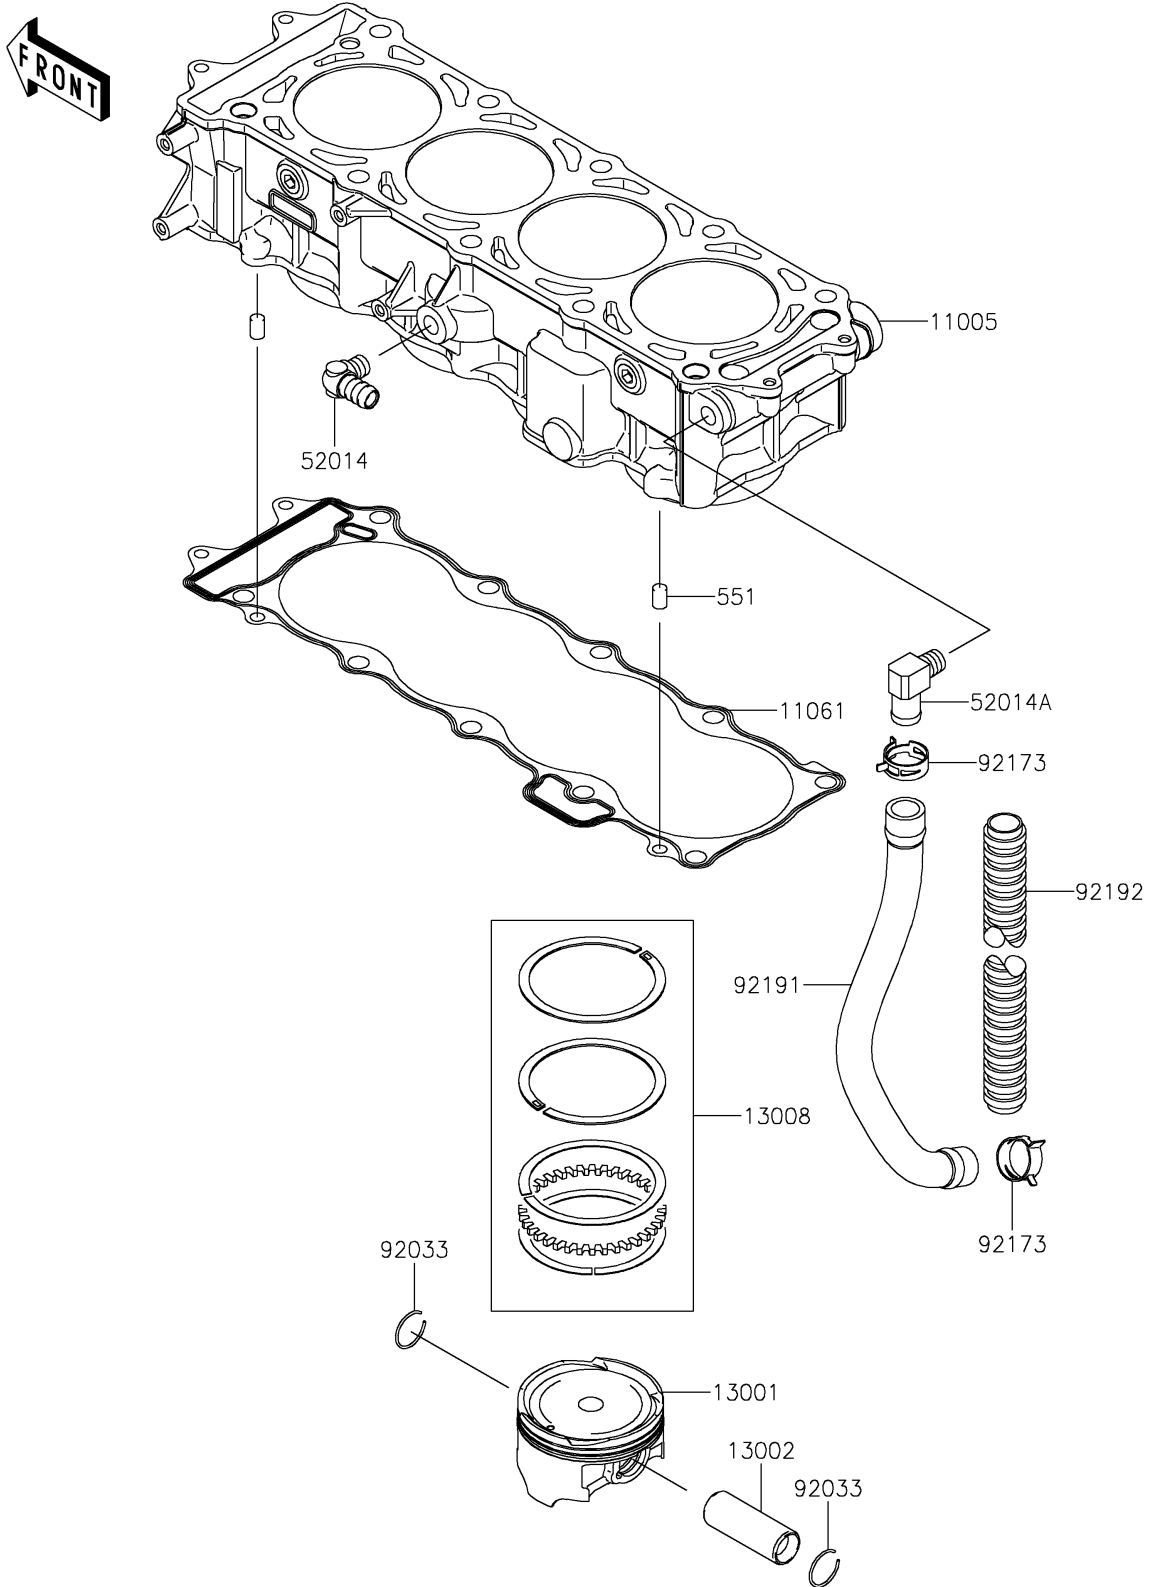

2023 JET SKI® ULTRA® 160LX PARTS DIAGRAM

Cylinder/Piston(s)

E1120

2023 JET SKI® ULTRA® 160LX PARTS LIST

Cylinder/Piston(s)

ITEM NAME	PART NUMBER	QUANTITY
CYLINDER-ENGINE (Ref # 11005)	11005-3768	1
GASKET,CYLINDER BASE (Ref # 11061)	11061-3708	1
PISTON-ENGINE (Ref # 13001)	13001-3737	4
PIN-PISTON (Ref # 13002)	13002-3709	4
RING-SET-PISTON (Ref # 13008)	13008-0048	4
ELBOW (Ref # 52014)	52014-3711	1
ELBOW (Ref # 52014A)	52014-3717	1
RING-SNAP (Ref # 92033)	92033-1188	8
CLAMP (Ref # 92173)	92173-1039	2
TUBE,BREATHER (Ref # 92191)	92191-3983	1
TUBE,CORRUGATED,L=265 (Ref # 92192)	92192-1083	1
PIN-DOWEL (Ref # 551)	551R0812	2