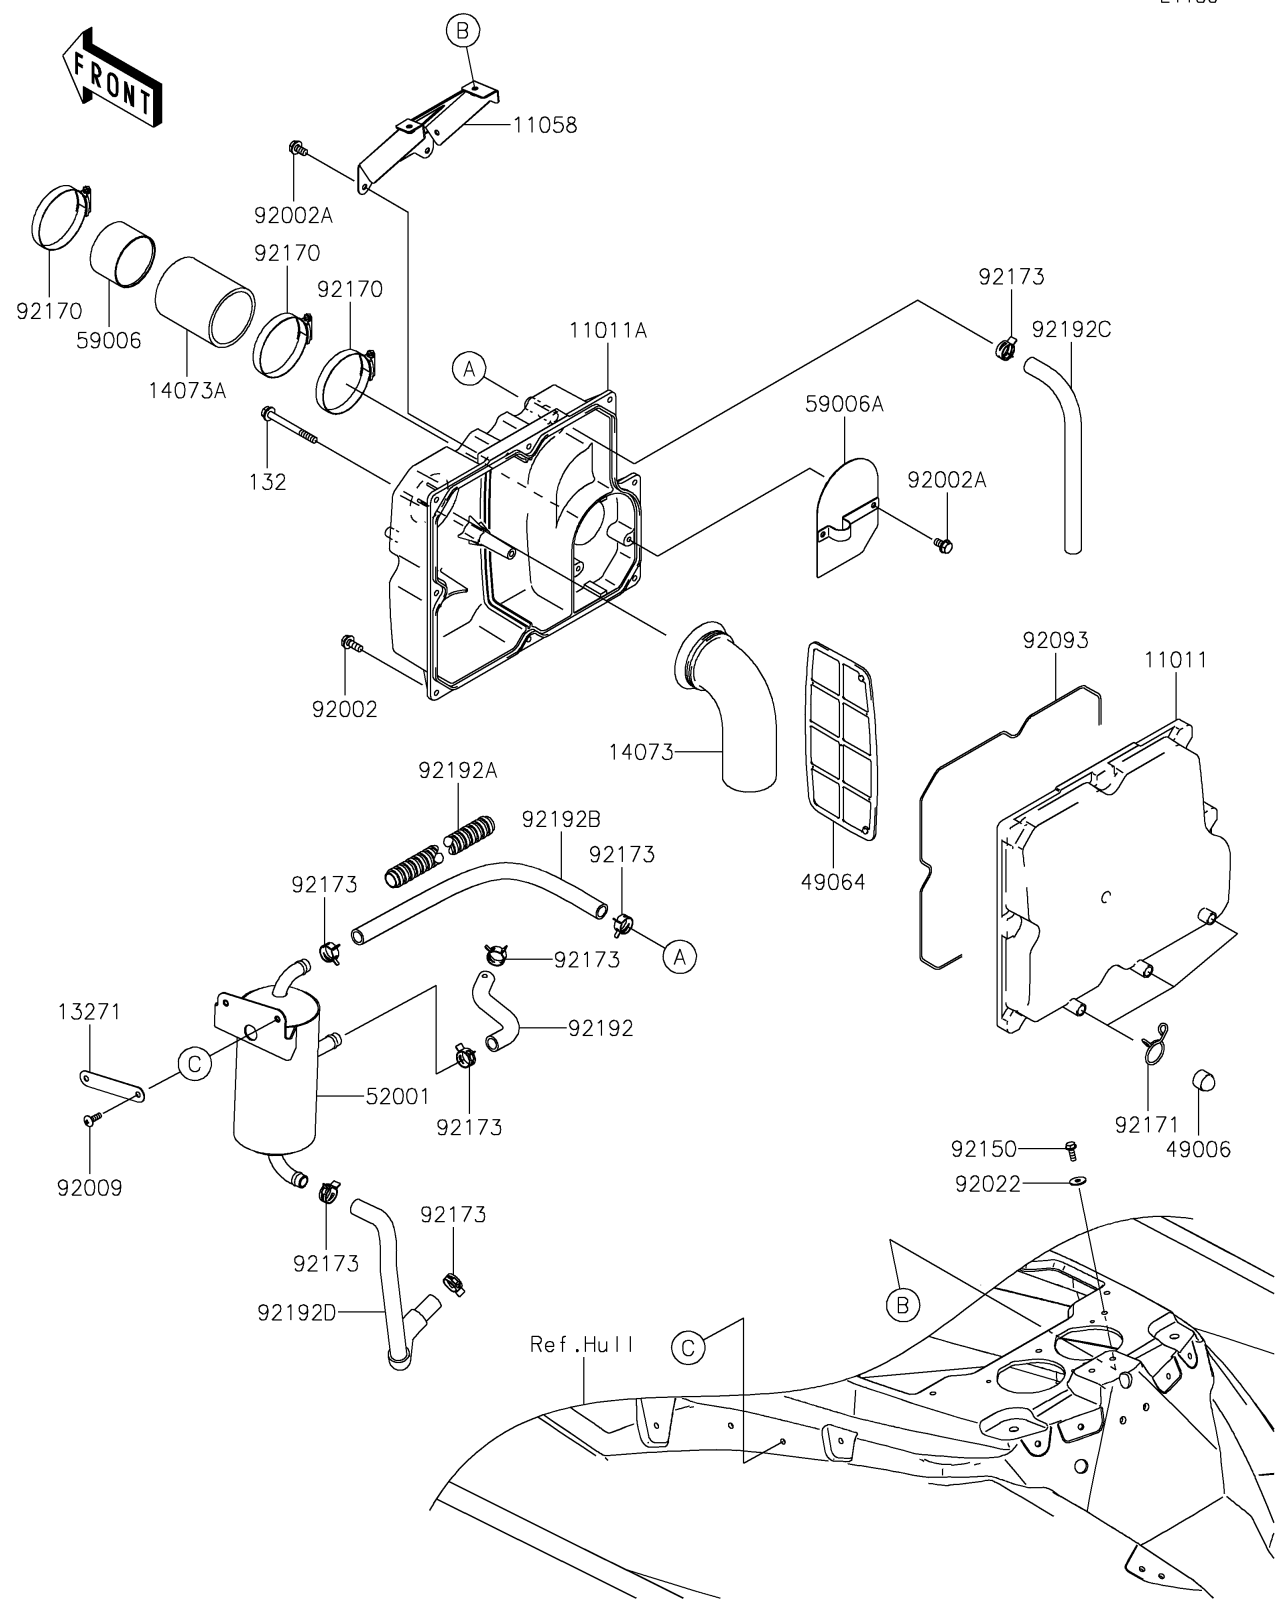

## Intake Silencer

E1130

## Intake Silencer

ITEM NAME	PART NUMBER	QUANTITY
CASE-AIR FILTER,RR (Ref # 11011)	11011-3704	1
CASE-AIR FILTER,FR (Ref # 11011A)	11011-3706	1
BRACKET (Ref # 11058)	11058-0465	1
PLATE (Ref # 13271)	13271-3880	1
DUCT,AIR INLET (Ref # 14073)	14073-3794	1
DUCT,AIR FILTER-THOROTTLE (Ref # 14073A)	14073-3795	1
BOOT,DRAIN (Ref # 49006)	49006-3718	3
FILTER-AIR (Ref # 49064)	49064-3702	1
TANK-OIL (Ref # 52001)	52001-0010	1
ARRESTER-FLAME (Ref # 59006)	59006-0019	1
ARRESTER-FLAME (Ref # 59006A)	59006-3720	1
BOLT,6X16 (Ref # 92002)	92002-3728	8
BOLT,6X12 (Ref # 92002A)	92002-3763	4
SCREW,6X20 (Ref # 92009)	92009-3870	2
WASHER,6.5X20X1.5 (Ref # 92022)	92022-3710	2
SEAL (Ref # 92093)	92093-3766	1
BOLT,6X18 (Ref # 92150)	92150-3729	2
CLAMP (Ref # 92170)	92170-3764	3
CLAMP,BOOT (Ref # 92171)	92171-3711	3
CLAMP (Ref # 92173)	92173-1039	7
TUBE,HEAD-SEPARATOR (Ref # 92192)	92192-1081	1
TUBE,CORRUGATED,L=265 (Ref # 92192A)	92192-1083	1
TUBE,OIL TANK-AIR CLEANER (Ref # 92192B)	92192-2650	1
TUBE,BLOWBY (Ref # 92192C)	92192-3725	1
TUBE,OIL TANK-OIL PAN (Ref # 92192D)	92192-3808	1
BOLT-FLANGED-SMALL,6X60 (Ref # 132)	132BD0660	1