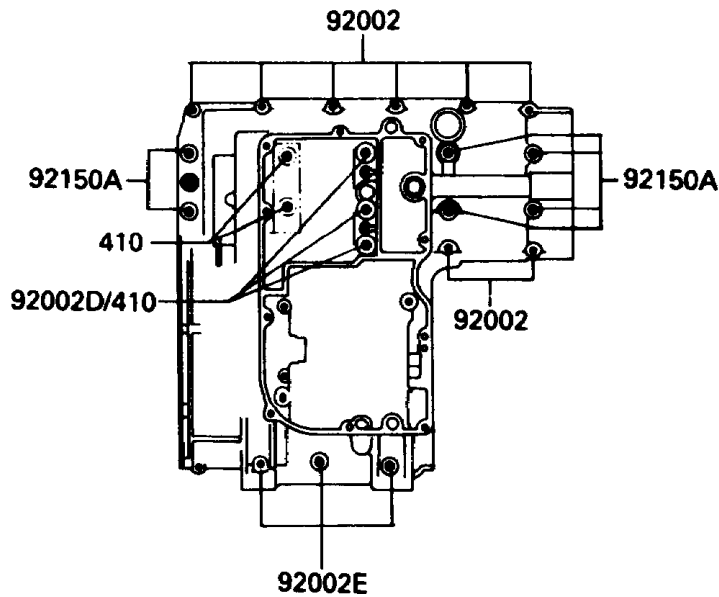

1988 NINJA® ZX-10 PARTS DIAGRAM

Crankcase Bolt Pattern

E1412-0038

Upper Case

Lower Case

1988 NINJA® ZX-10 PARTS LIST

Crankcase Bolt Pattern

ITEM NAME	PART NUMBER	QUANTITY
WASHER-PLAIN-SMALL,8MM (Ref # 410)	410B0800	5
BOLT,6X38 (Ref # 92002)	92001-1899	9
BOLT,6X55 (Ref # 92002A)	92002-1054	1
BOLT,6X85 (Ref # 92002B)	92002-1306	1
BOLT,8X63 (Ref # 92002C)	92002-1308	2
BOLT,8X140 (Ref # 92002D)	92002-1402	3
BOLT,6X120 (Ref # 92002E)	92002-1654	3
BOLT,6X115 (Ref # 92150)	92150-1140	3
BOLT,8X90 (Ref # 92150A)	92150-1163	6