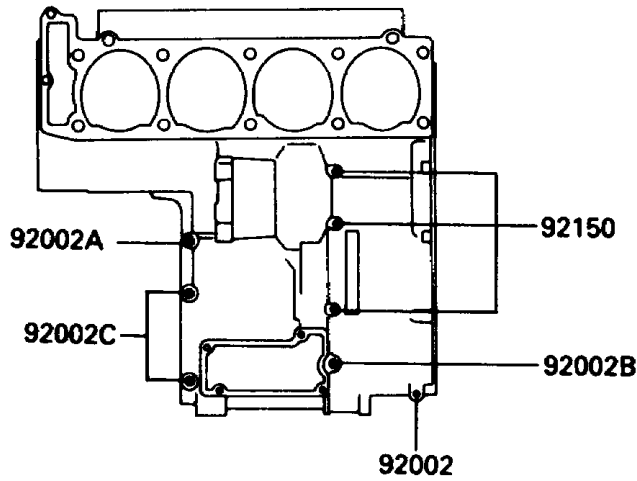

1988 NINJA[®] ZX-10 PARTS DIAGRAM

Crankcase Bolt Pattern

E1412-0038

Upper Case

Lower Case

1988 NINJA® ZX-10 PARTS LIST

Crankcase Bolt Pattern

ITEM NAME	PART NUMBER	QUANTITY
WASHER-PLAIN-SMALL,8MM (Ref # 410)	410B0800	5
BOLT,6X38 (Ref # 92002)	92001-1899	9
BOLT,6X55 (Ref # 92002A)	92002-1054	1
BOLT,6X85 (Ref # 92002B)	92002-1306	1
BOLT,8X63 (Ref # 92002C)	92002-1308	2
BOLT,8X140 (Ref # 92002D)	92002-1402	3
BOLT,6X120 (Ref # 92002E)	92002-1654	3
BOLT,6X115 (Ref # 92150)	92150-1140	3
BOLT,8X90 (Ref # 92150A)	92150-1163	6