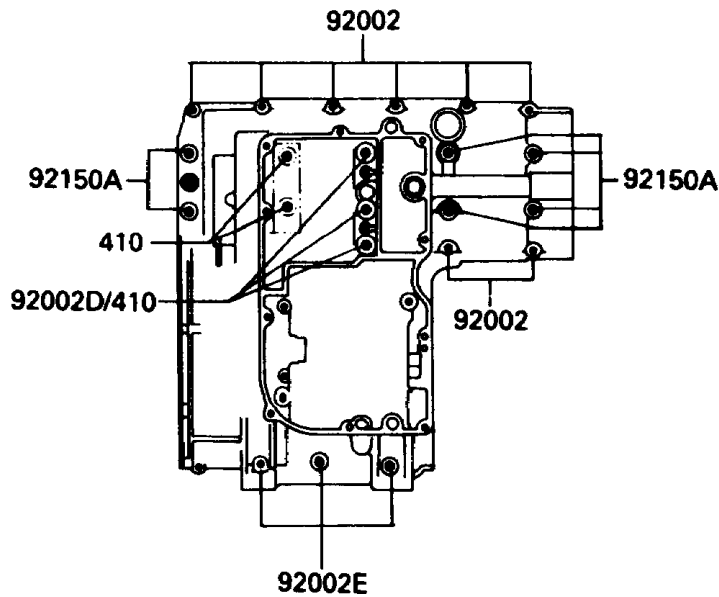

1988 NINJA[®] ZX-10 PARTS DIAGRAM

Crankcase Bolt Pattern

E1412-0038

Upper Case

Lower Case

1988 NINJA® ZX-10 PARTS LIST

Crankcase Bolt Pattern

ITEM NAME	PART NUMBER	QUANTITY
WASHER-PLAIN-SMALL,8MM (Ref # 410)	410B0800	5
BOLT,6X38 (Ref # 92002)	92001-1899	9
BOLT,6X55 (Ref # 92002A)	92002-1054	1
BOLT,6X85 (Ref # 92002B)	92002-1306	1
BOLT,8X63 (Ref # 92002C)	92002-1308	2
BOLT,8X140 (Ref # 92002D)	92002-1402	3
BOLT,6X120 (Ref # 92002E)	92002-1654	3
BOLT,6X115 (Ref # 92150)	92150-1140	3
BOLT,8X90 (Ref # 92150A)	92150-1163	6