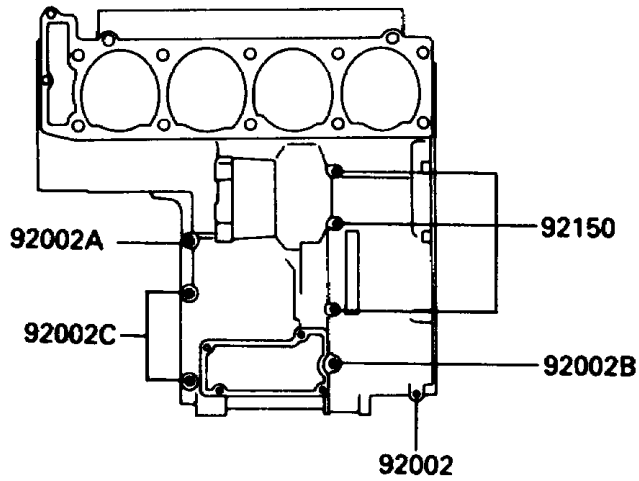

1988 NINJA® ZX-10 PARTS DIAGRAM

Crankcase Bolt Pattern

E1412-0038

Upper Case

Lower Case

1988 NINJA® ZX-10 PARTS LIST

Crankcase Bolt Pattern

ITEM NAME	PART NUMBER	QUANTITY
WASHER-PLAIN-SMALL,8MM (Ref # 410)	410B0800	5
BOLT,6X38 (Ref # 92002)	92001-1899	9
BOLT,6X55 (Ref # 92002A)	92002-1054	1
BOLT,6X85 (Ref # 92002B)	92002-1306	1
BOLT,8X63 (Ref # 92002C)	92002-1308	2
BOLT,8X140 (Ref # 92002D)	92002-1402	3
BOLT,6X120 (Ref # 92002E)	92002-1654	3
BOLT,6X115 (Ref # 92150)	92150-1140	3
BOLT,8X90 (Ref # 92150A)	92150-1163	6