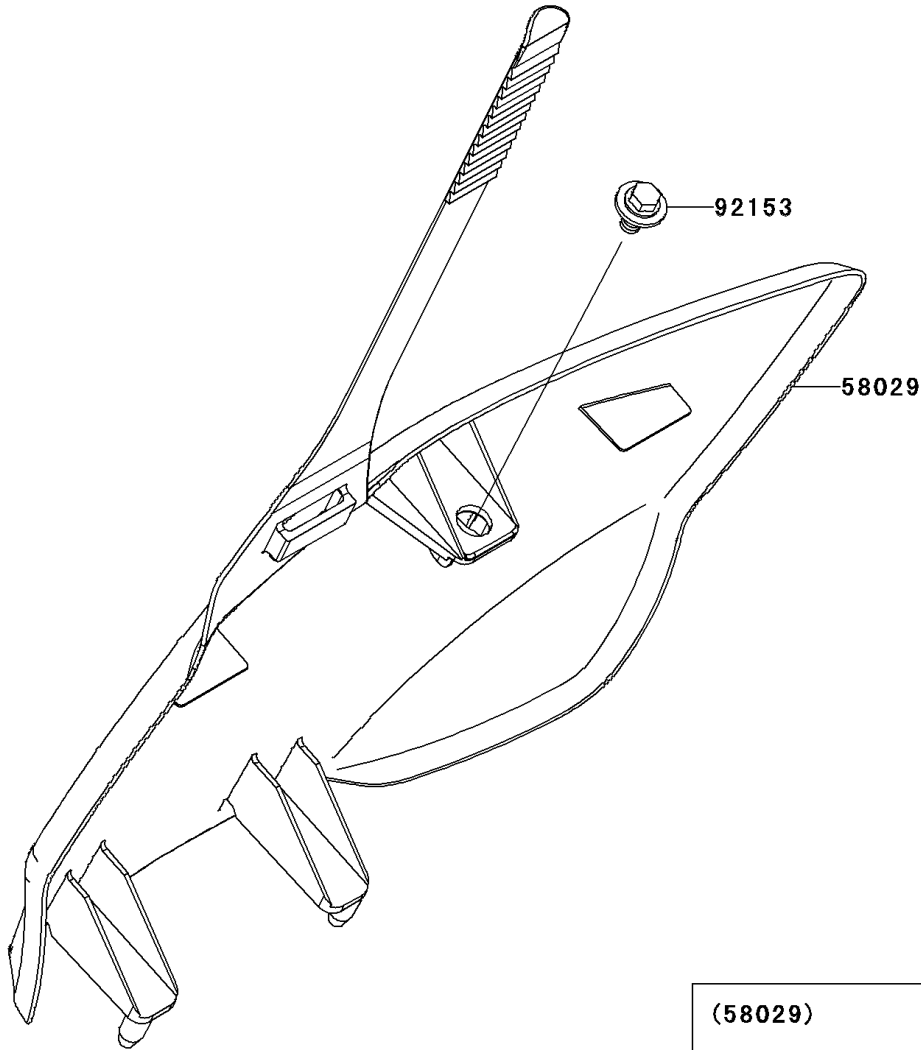

2009 KX™ 250F PARTS DIAGRAM

Accessory

F2910

W0D

2009 KX™ 250F PARTS LIST

Accessory

ITEM NAME	PART NUMBER	QUANTITY
PLATE-NUMBER,EBONY (Ref # 58029)	58029-0006-6C	1
BOLT,6X12 (Ref # 92153)	92153-0503	1