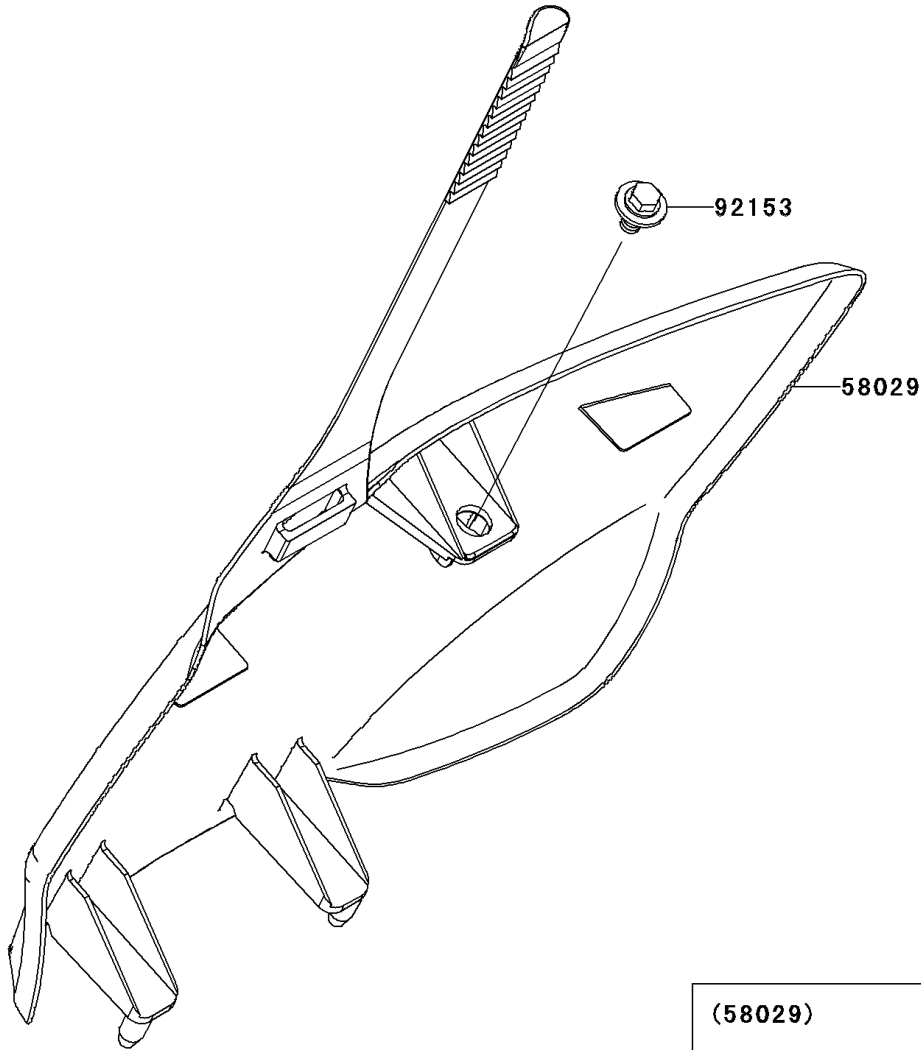

2009 KX™ 250F PARTS DIAGRAM

Accessory

F2910

2009 KX™ 250F PARTS LIST

Accessory

ITEM NAME	PART NUMBER	QUANTITY
PLATE-NUMBER,EBONY (Ref # 58029)	58029-0006-6C	1
BOLT,6X12 (Ref # 92153)	92153-0503	1