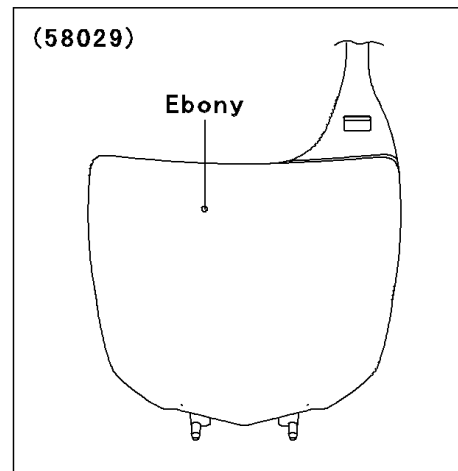

2009 KX™ 250F PARTS DIAGRAM

Accessory

F2910

2009 KX™ 250F PARTS LIST

Accessory

ITEM NAME	PART NUMBER	QUANTITY
PLATE-NUMBER,EBONY (Ref # 58029)	58029-0006-6C	1
BOLT,6X12 (Ref # 92153)	92153-0503	1