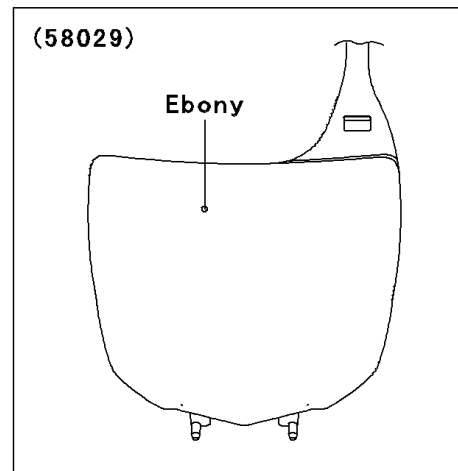

2009 KX™ 250F PARTS DIAGRAM

Accessory

F2910

W0D

2009 KX™ 250F PARTS LIST

Accessory

ITEM NAME	PART NUMBER	QUANTITY
PLATE-NUMBER,EBONY (Ref # 58029)	58029-0006-6C	1
BOLT,6X12 (Ref # 92153)	92153-0503	1