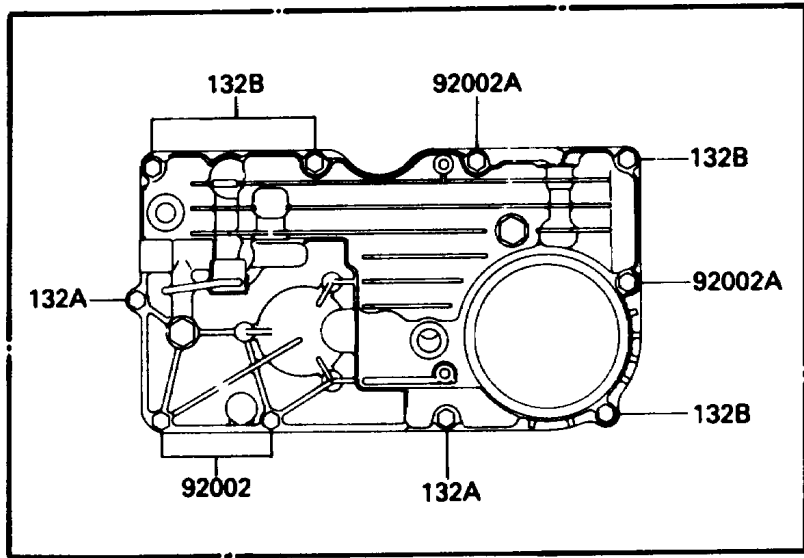

1988 NINJA® ZX-10 PARTS DIAGRAM

Breather Cover/Oil Pan

E1432-0044

1988 NINJA® ZX-10 PARTS LIST

Breather Cover/Oil Pan

ITEM NAME	PART NUMBER	QUANTITY
-----------	-------------	----------