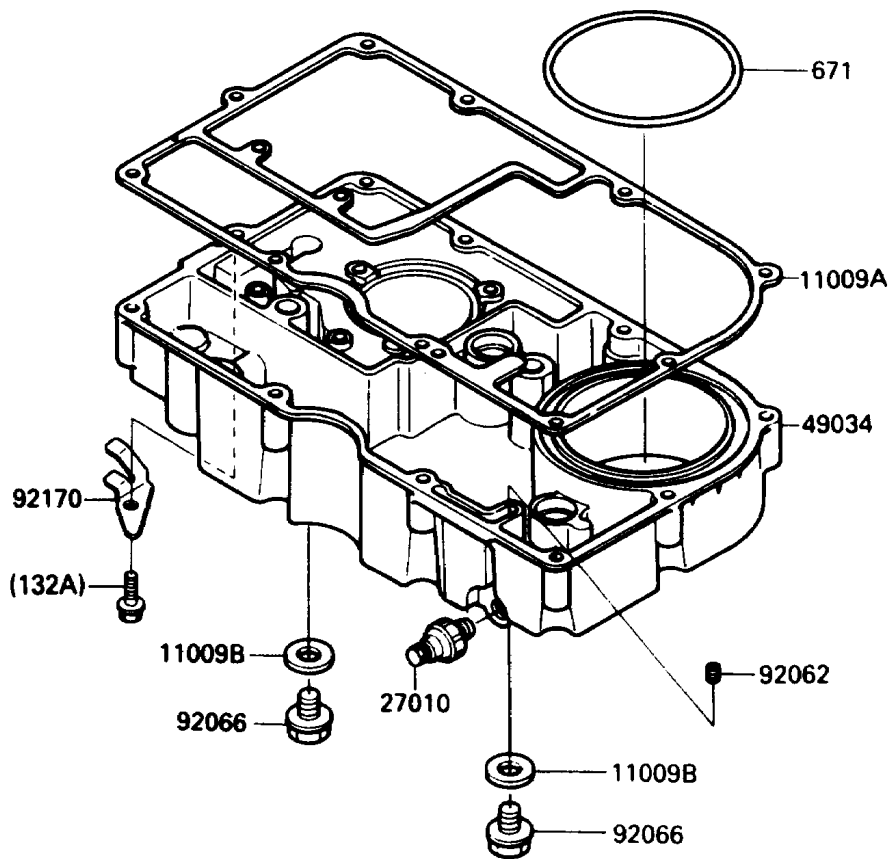

1988 NINJA® ZX-10 PARTS DIAGRAM

Breather Cover/Oil Pan

E1432-0044

1988 NINJA® ZX-10 PARTS LIST

Breather Cover/Oil Pan

ITEM NAME	PART NUMBER	QUANTITY
-----------	-------------	----------