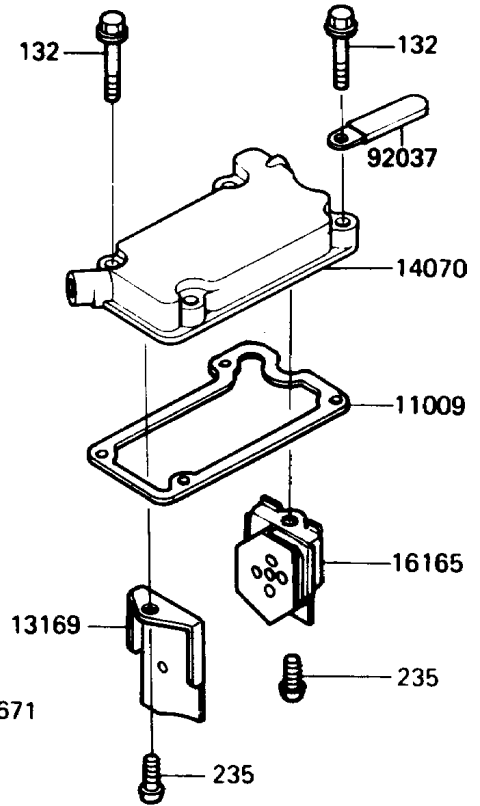

1988 NINJA® ZX-10 PARTS DIAGRAM

Breather Cover/Oil Pan

E1432-0044

1988 NINJA® ZX-10 PARTS LIST

Breather Cover/Oil Pan

ITEM NAME	PART NUMBER	QUANTITY
-----------	-------------	----------