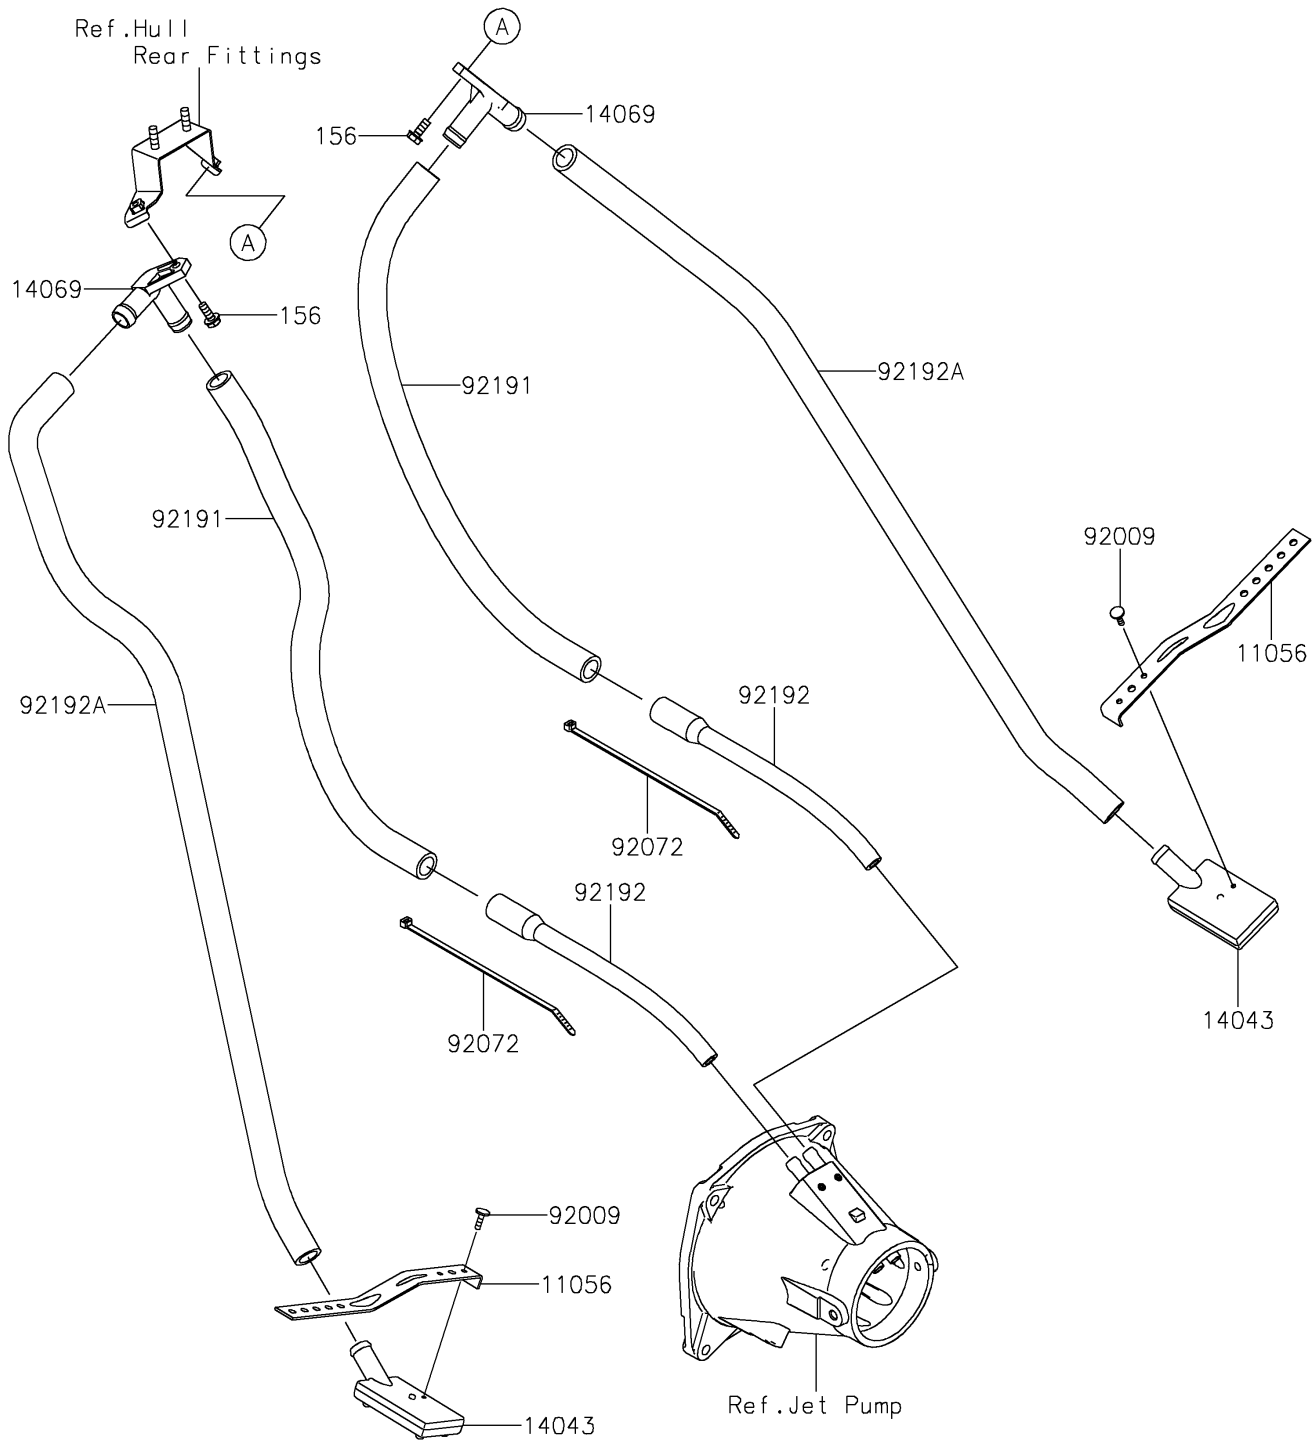

2023 JET SKI® ULTRA® 160LX PARTS DIAGRAM

Bilge System

F3145

2023 JET SKI® ULTRA® 160LX PARTS LIST

Bilge System

ITEM NAME	PART NUMBER	QUANTITY
BRACKET,LH&RH (Ref # 11056)	11056-3721	2
FILTER (Ref # 14043)	14043-3711	2
BREATHER (Ref # 14069)	14069-3708	2
SCREW,TAPPING,4X14 (Ref # 92009)	92009-3762	2
BAND,L=188.85 (Ref # 92072)	92072-0105	2
TUBE,FILTER-BREATHER (Ref # 92191)	92191-3989	2
TUBE,HULL-NOZZLE (Ref # 92192)	92192-3753	2
TUBE,FILTER-BREATHER (Ref # 92192A)	92192-3755	2
BOLT-WP,6X16 (Ref # 156)	156R0616	2