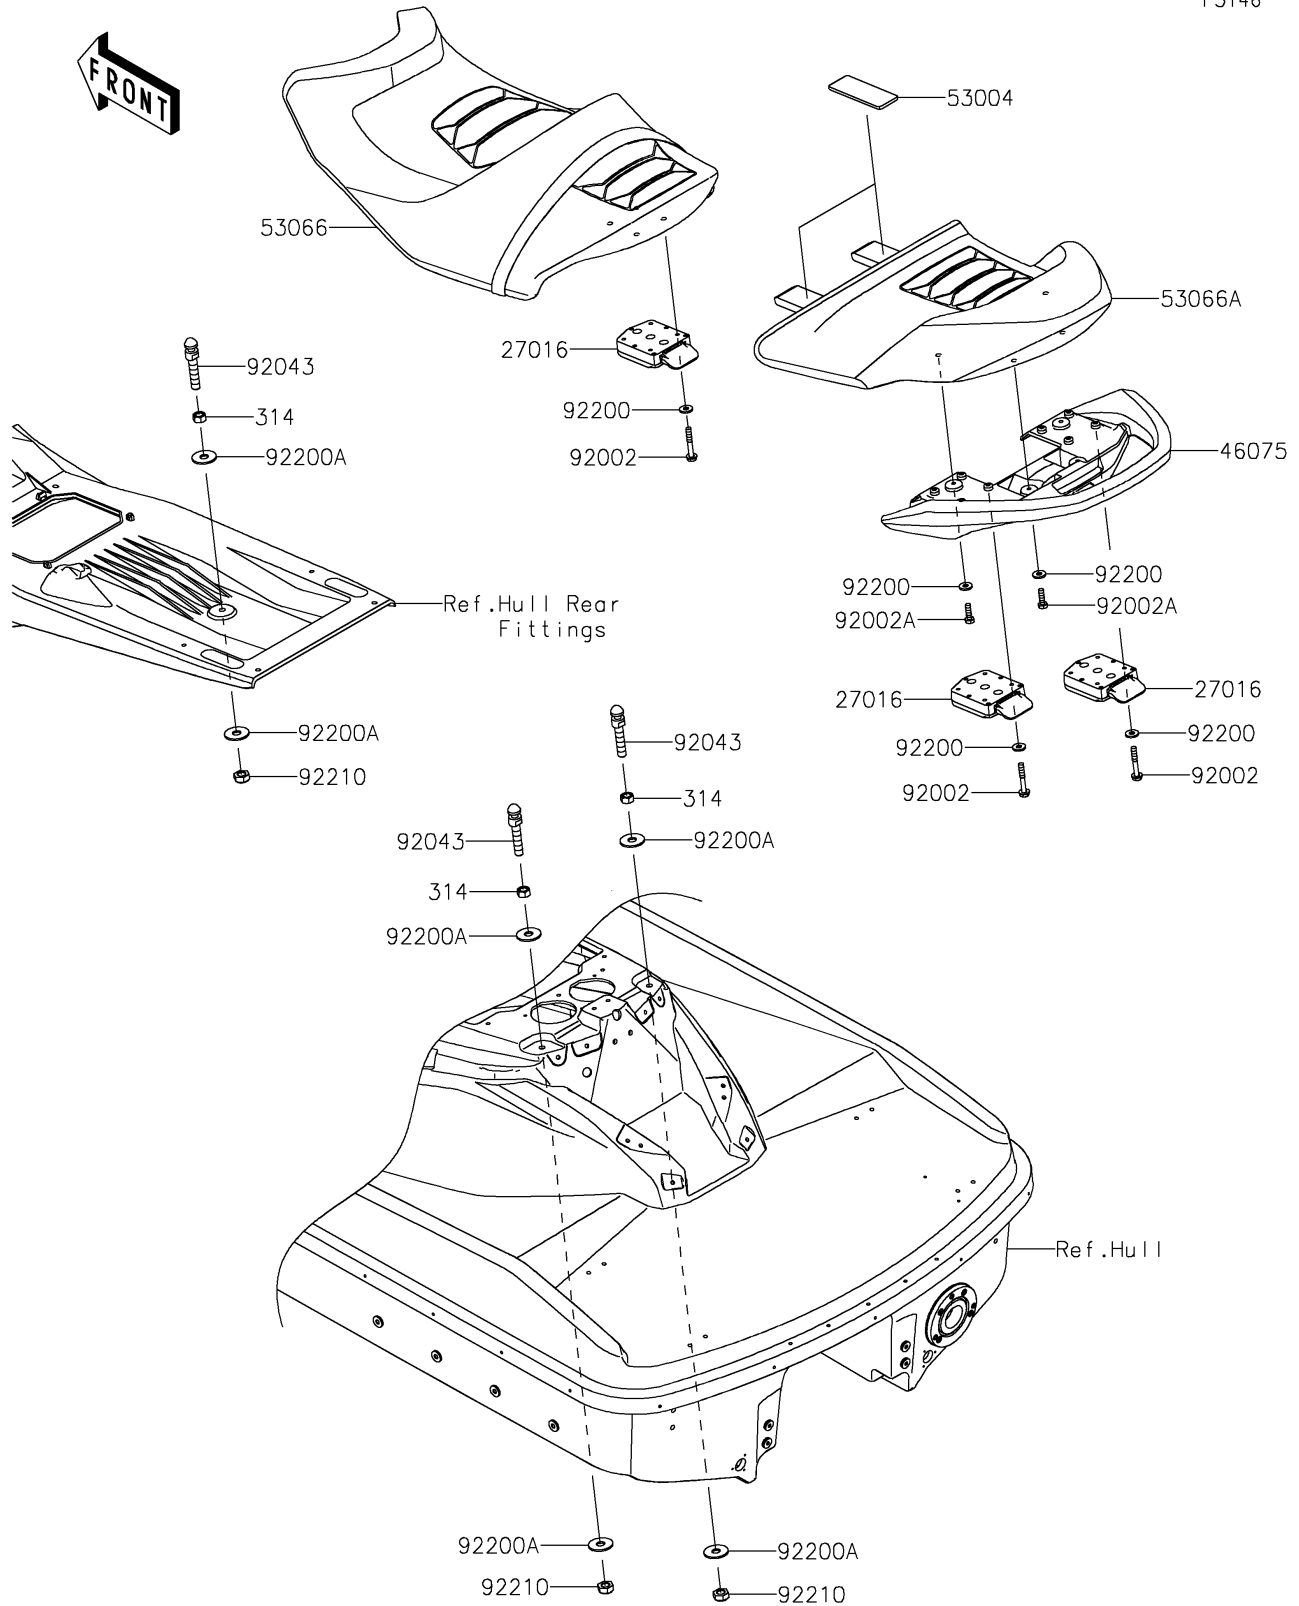

2023 JET SKI® ULTRA® 160LX PARTS DIAGRAM

Seat

F3146