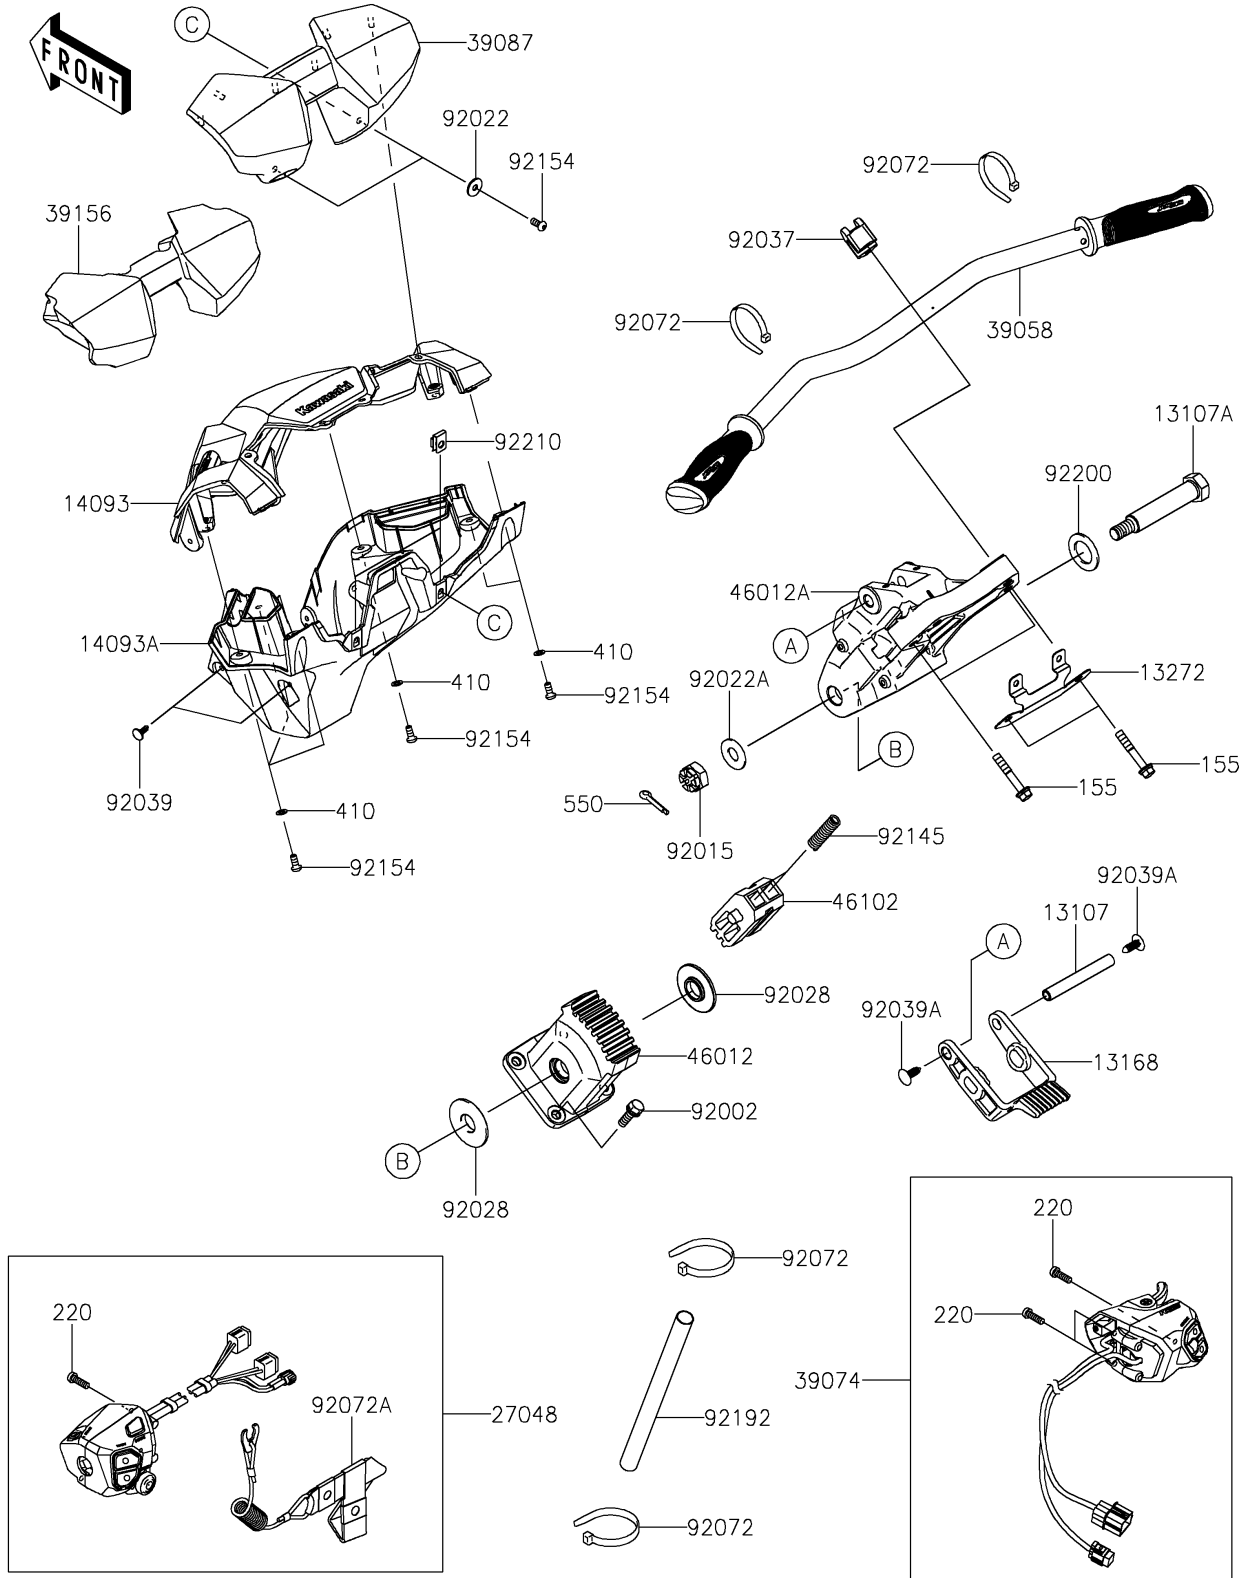

2023 JET SKI® ULTRA® 160LX PARTS DIAGRAM

Handlebar

F3172

2023 JET SKI® ULTRA® 160LX PARTS LIST

Handlebar

ITEM NAME	PART NUMBER	QUANTITY
SHAFT (Ref # 13107)	13107-3795	1
SHAFT,HANDLE HOLDER PIVOT (Ref # 13107A)	13107-3803	1
LEVER (Ref # 13168)	13168-3754	1
PLATE (Ref # 13272)	13272-3972	1
COVER,HANDLE,FR (Ref # 14093)	14093-1176	1
COVER,HANDLE,RR (Ref # 14093A)	14093-1177	1
SWITCH-ASSY,STOP&START (Ref # 27048)	27048-0054	1
HANDLE-COMP,BLACK (Ref # 39058)	39058-0044-6Z	1
LEVER-ASSY-THROTTLE (Ref # 39074)	39074-0014	1
PAD-HANDLE,BLACK (Ref # 39087)	39087-0016-6Z	1
PAD (Ref # 39156)	39156-2768	1
HOLDER-HANDLE,LWR (Ref # 46012)	46012-3730	1
HOLDER-HANDLE,UPP (Ref # 46012A)	46012-3733	1
ROD,HANDLE POSITION (Ref # 46102)	46102-3733	1
BOLT,8X25 (Ref # 92002)	92002-3774	4
NUT,CASTLE,14MM (Ref # 92015)	92015-3805	1
WASHER,6.5X20X1.5 (Ref # 92022)	92022-3710	2
WASHER,15X34X2.0 (Ref # 92022A)	92022-3738	1
BUSHING (Ref # 92028)	92028-3743	2
CLAMP,HANDLEBAR (Ref # 92037)	92037-503	2
RIVET (Ref # 92039)	92039-3787	4
RIVET (Ref # 92039A)	92039-3788	2
BAND,L=188.85 (Ref # 92072)	92072-0105	4
BAND,TETHER SWITCH (Ref # 92072A)	92072-0891	1
SPRING (Ref # 92145)	92145-3723	2
BOLT,SOCKET,6X14 (Ref # 92154)	92154-3988	8
TUBE,35X37X200 (Ref # 92192)	92192-1990	1
WASHER,21X34X2 (Ref # 92200)	92200-3802	1
NUT,6MM (Ref # 92210)	92210-3768	2

2023 JET SKI® ULTRA® 160LX PARTS LIST

Handlebar

ITEM NAME	PART NUMBER	QUANTITY
BOLT-WSP-SMALL,8X50 (Ref # 155)	155R0850	4
SCREW-PAN-CROS,5X30 (Ref # 220)	220R0530	6
WASHER-PLAIN-SMALL,6MM (Ref # 410)	410S0600	6
PIN-COTTER,3X35 (Ref # 550)	550S3035	1