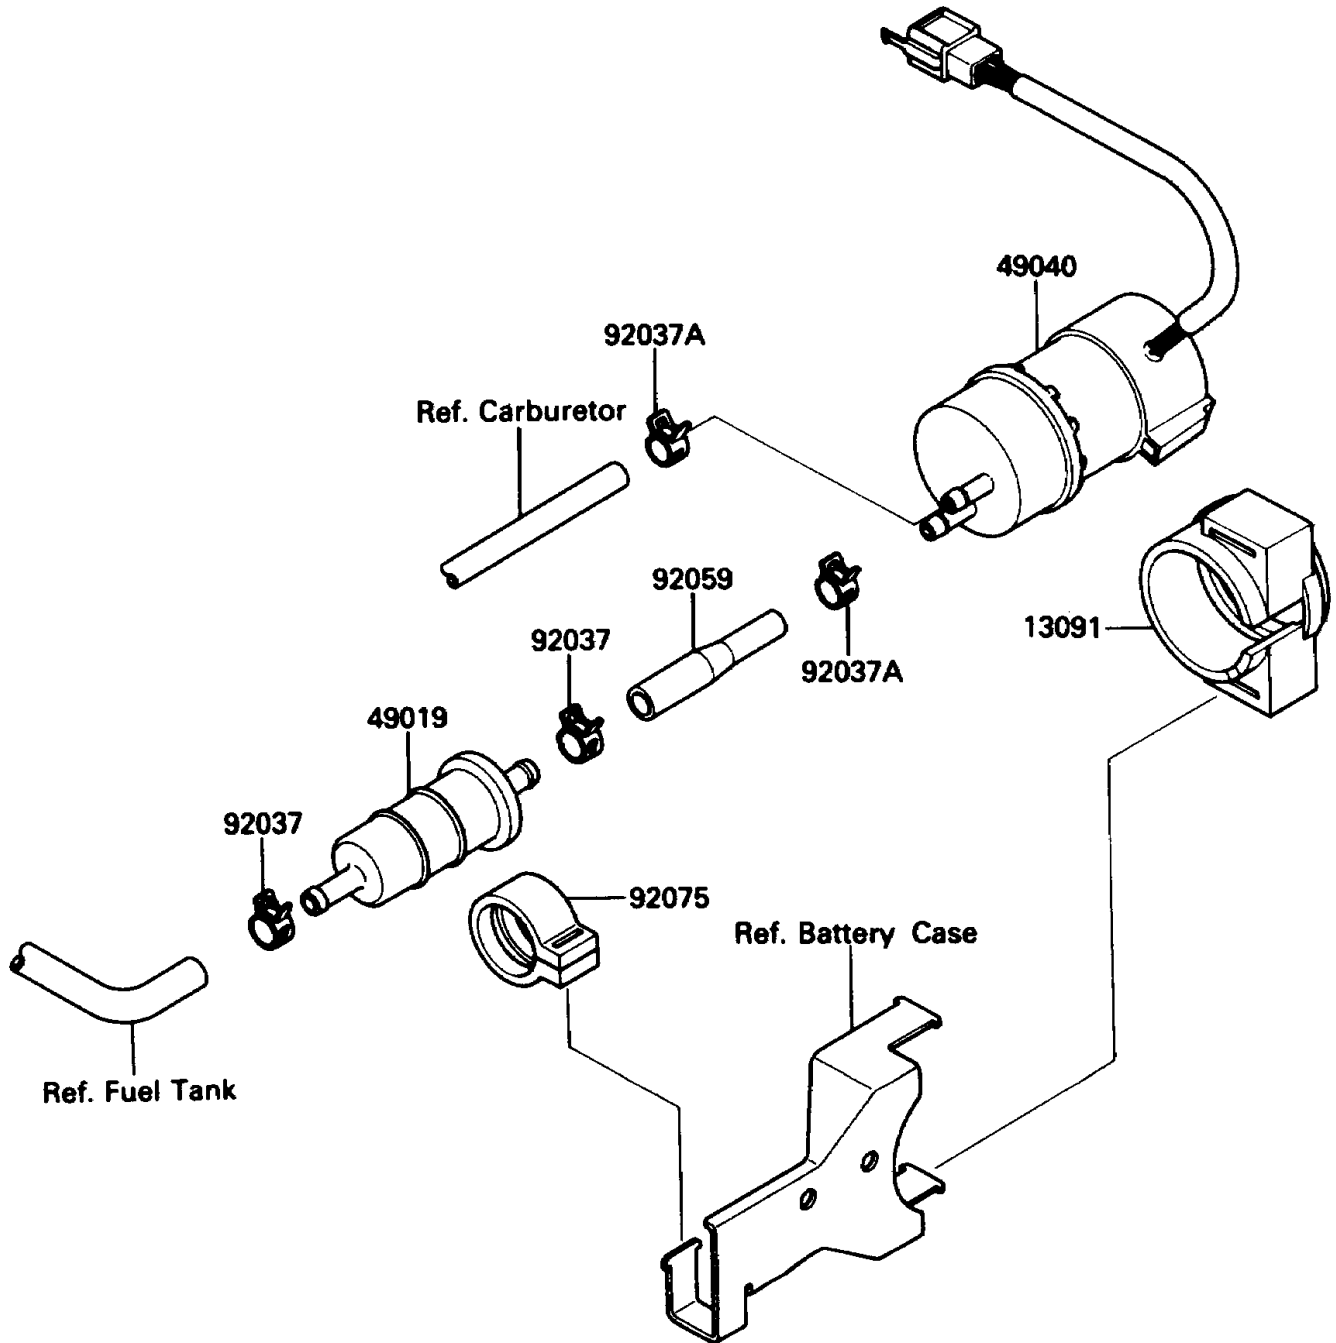

1988 NINJA® ZX-10 PARTS DIAGRAM

Fuel Pump

E1520-0014

1988 NINJA® ZX-10 PARTS LIST

Fuel Pump

ITEM NAME	PART NUMBER	QUANTITY
HOLDER (Ref # 13091)	13091-1512	1
FILTER-FUEL (Ref # 49019)	49019-1055	1
PUMP-FUEL (Ref # 49040)	49040-1056	1
CLAMP (Ref # 92037)	92037-1181	2
CLAMP,TUBE (Ref # 92037A)	92037-1505	2
TUBE,FUEL (Ref # 92059)	92059-1918	1
DAMPER,FUEL FILTER (Ref # 92075)	92075-1853	1