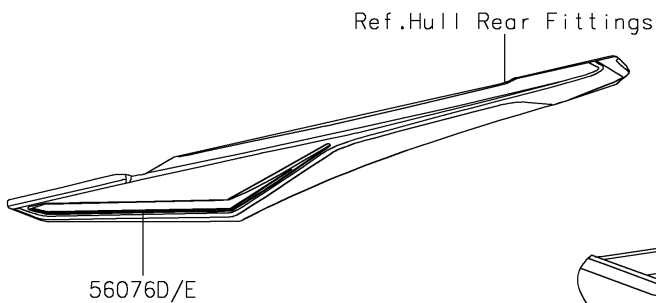

2023 JET SKI® ULTRA® 160LX PARTS DIAGRAM

Decals

F3880