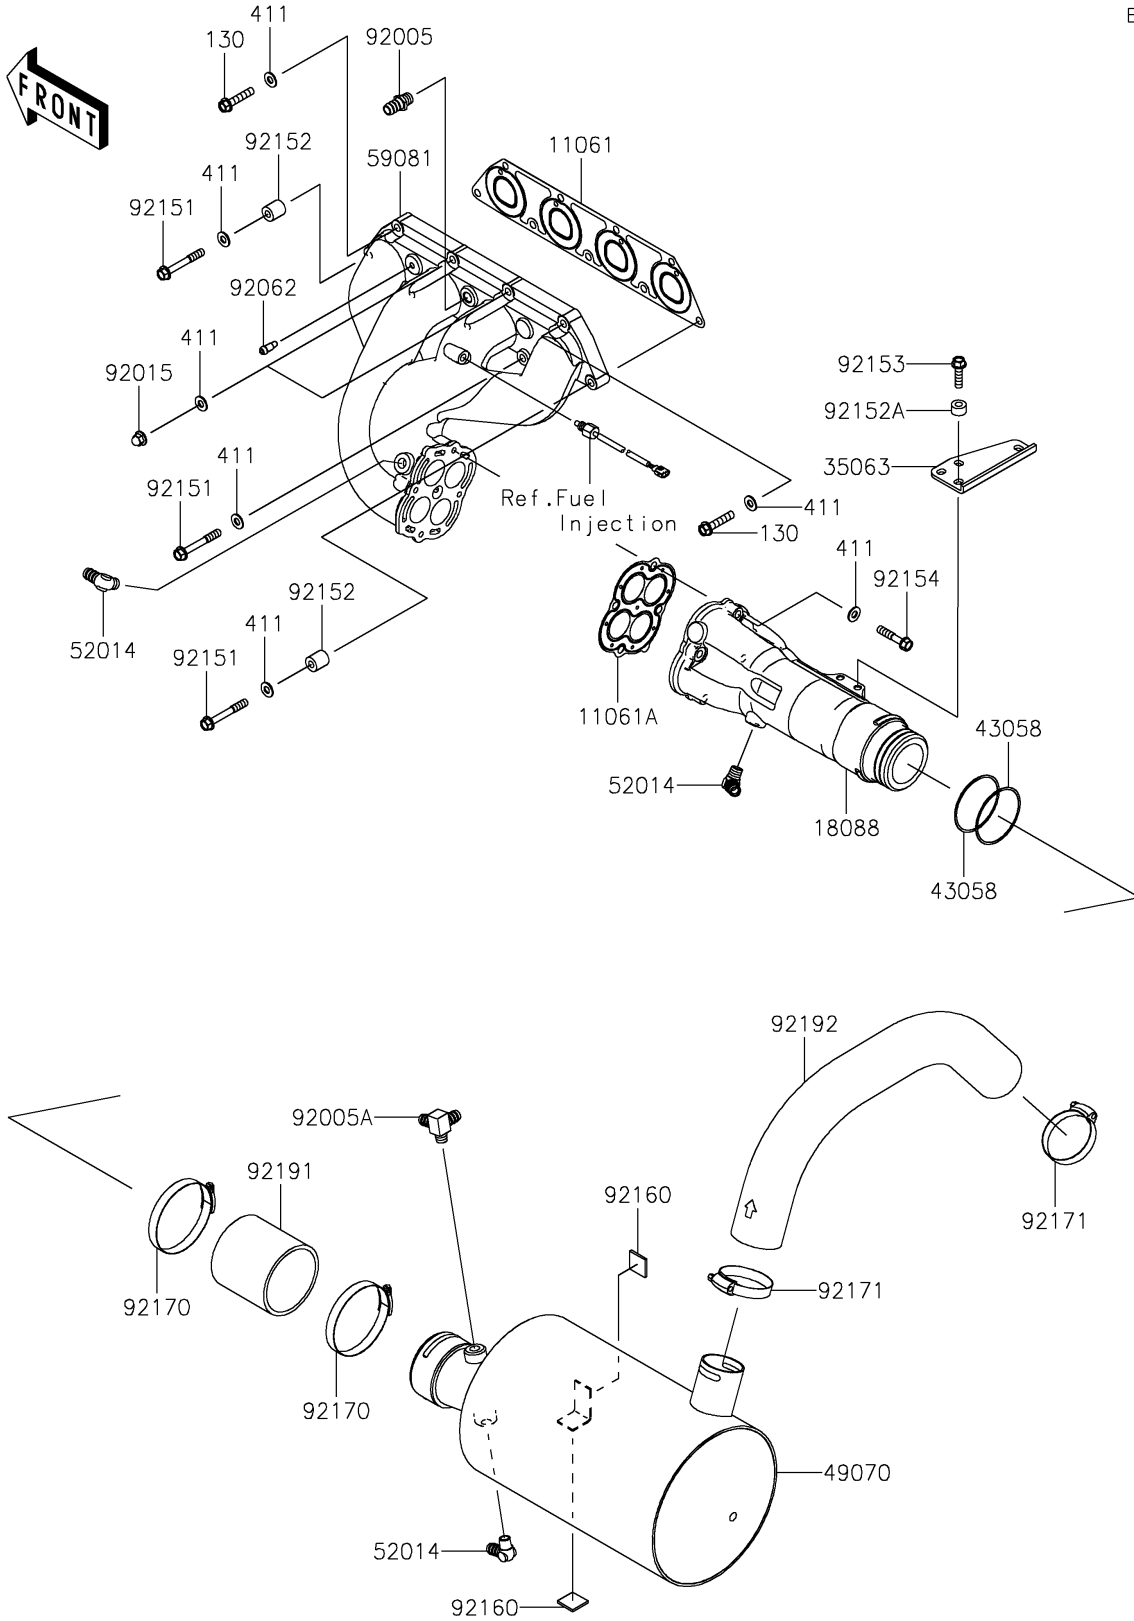

2023 JET SKI® ULTRA® 160LX-S PARTS DIAGRAM

Muffler(s)

E1140

2023 JET SKI® ULTRA® 160LX-S PARTS LIST

Muffler(s)

ITEM NAME	PART NUMBER	QUANTITY
GASKET,MANIFOLD EXHAUST (Ref # 11061)	11061-3713	1
GASKET,PIPE EXHAUST (Ref # 11061A)	11061-3714	1
PIPE-EXHAUST (Ref # 18088)	18088-3723	1
STAY (Ref # 35063)	35063-3704	1
RING,GASKET (Ref # 43058)	43058-3733	2
MUFFLER-COMP (Ref # 49070)	49070-0045	1
ELBOW (Ref # 52014)	52014-3711	3
MANIFOLD-EXHAUST (Ref # 59081)	59081-3741	1
FITTING (Ref # 92005)	92005-3714	1
FITTING (Ref # 92005A)	92005-3751	1
NUT,CAP,8MM (Ref # 92015)	92015-1371	2
NOZZLE (Ref # 92062)	92062-0562	1
BOLT,8X60 (Ref # 92151)	92151-3730	5
COLLAR (Ref # 92152)	92152-3736	2
COLLAR,8.2X17X10 (Ref # 92152A)	92152-3740	4
BOLT,FLANGED,8X30 (Ref # 92153)	92153-3722	4
BOLT,FLANGED,8X40 (Ref # 92154)	92154-0992	4
DAMPER,25X25 (Ref # 92160)	92160-3864	2
CLAMP (Ref # 92170)	92170-3764	2
CLAMP (Ref # 92171)	92171-3723	2
TUBE,PIPE EX-MUFFLER (Ref # 92191)	92191-3986	1
TUBE,W/M-TAIL PIPE (Ref # 92192)	92192-1173	1
BOLT-FLANGED,8X40 (Ref # 130)	130CD0840	2
WASHER-PLAIN,8MM (Ref # 411)	411S0800	13