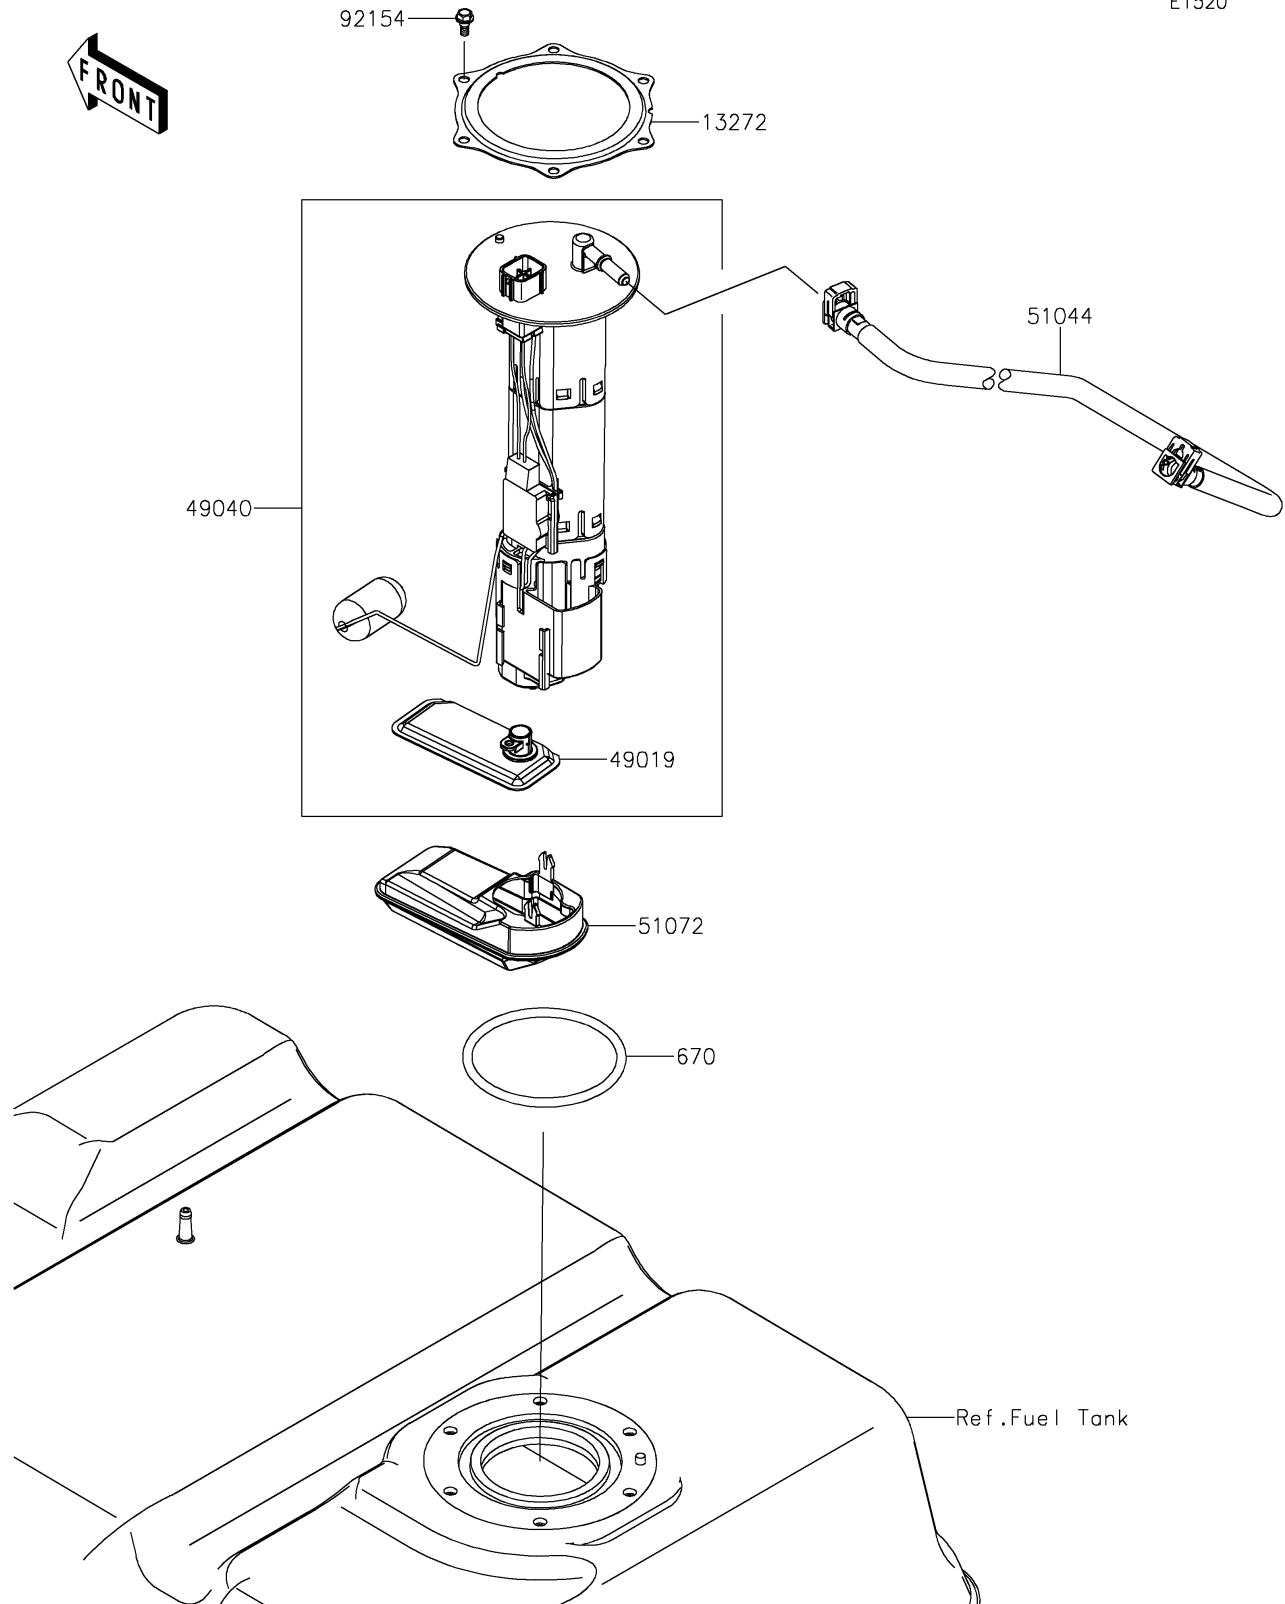

2023 JET SKI® ULTRA® 160LX-S PARTS DIAGRAM

Fuel Pump

E1520

2023 JET SKI® ULTRA® 160LX-S PARTS LIST

Fuel Pump

ITEM NAME	PART NUMBER	QUANTITY
PLATE (Ref # 13272)	13272-2589	1
FILTER-FUEL (Ref # 49019)	49019-0034	1
PUMP-FUEL (Ref # 49040)	49040-0826	1
TUBE-ASSY (Ref # 51044)	51044-1244	1
CHAMBER-FUEL (Ref # 51072)	51072-0008	1
BOLT,FUEL PUMP (Ref # 92154)	92154-3856	6
O RING (Ref # 670)	670E5090	1