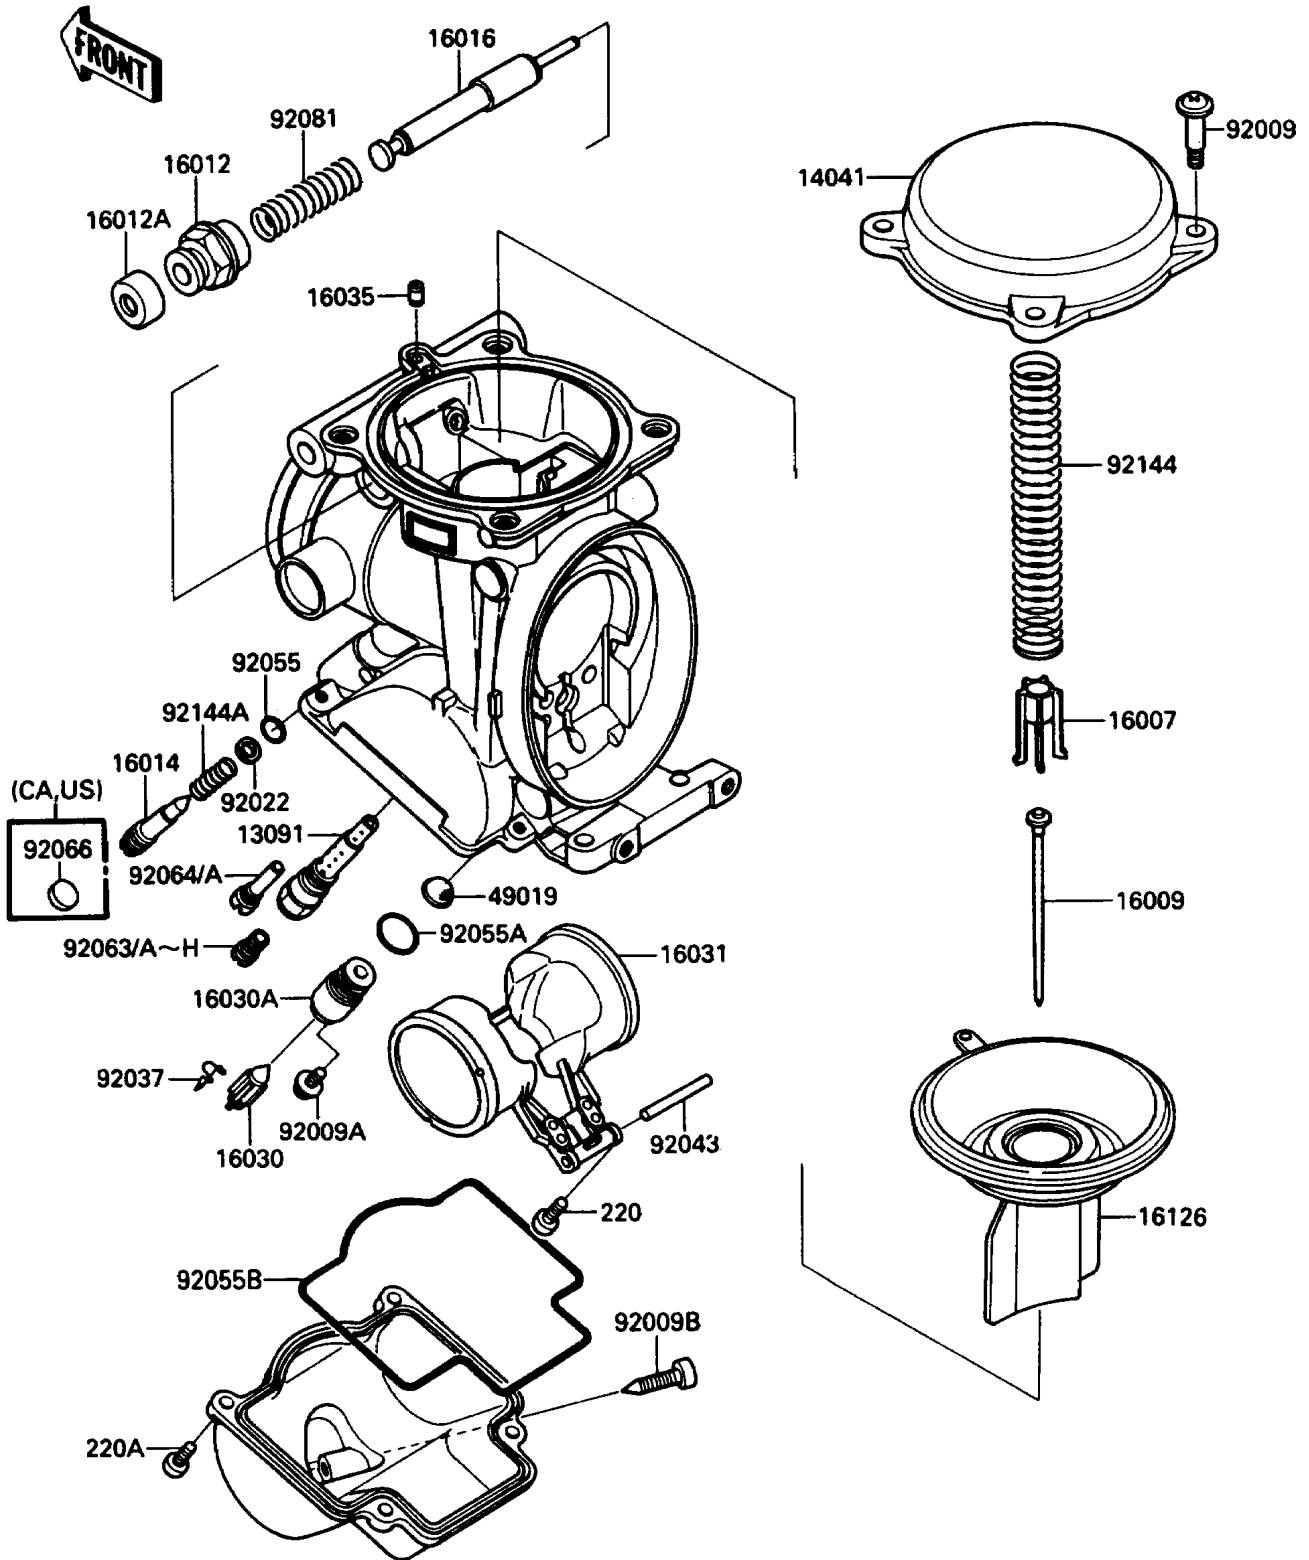

1988 NINJA® ZX-10 PARTS DIAGRAM

Carburetor Parts

E1612-0122

1988 NINJA® ZX-10 PARTS LIST

Carburetor Parts

ITEM NAME	PART NUMBER	QUANTITY
HOLDER,NEEDLE JET (Ref # 13091)	13091-1579	4
CAP-CHAMBER,MIXING (Ref # 14041)	14041-1091	4
SEAT-SPRING,VALVE (Ref # 16007)	16007-1117	4
NEEDLE-JET,N14C (Ref # 16009)	16009-1477	4
CAP-STARTER PLUNGER (Ref # 16012)	16012-1051	4
CAP-STARTER PLUNGER (Ref # 16012A)	16012-1052	4
SCREW-PILOT AIR (Ref # 16014)	16014-1064	4
PLUNGER,STARTER (Ref # 16016)	16016-1061	4
VALVE-FLOAT (Ref # 16030)	16030-1007	4
SEAT-VALVE,FLOAT (Ref # 16030A)	16030-1068	4
FLOAT (Ref # 16031)	16031-1070	4
JET-AIR,LEAK (Ref # 16035)	16035-1055	4
VALVE,VACUUM (Ref # 16126)	16126-1214	4
FILTER-FUEL,STRAINER (Ref # 49019)	49019-3707	4
SCREW,4X4.4 (Ref # 92009)	92009-1549	15
SCREW,4X8 (Ref # 92009A)	92009-1550	4
SCREW,DRAIN,M6X0.75 (Ref # 92009B)	92009-1551	4
WASHER,PLAIN (Ref # 92022)	92022-1003	4
CLAMP,FLOAT VALVE (Ref # 92037)	16044-007	4
PIN,FLOAT (Ref # 92043)	92043-1207	4
RING-O,PILOT ADJUST (Ref # 92055)	92055-1002	4
RING-O,VALVE SEAT (Ref # 92055A)	92055-1425	4
RING-O,FLOAT CHAMBER (Ref # 92055B)	92055-1426	4
JET-MAIN,#135 (Ref # 92063B)	92063-1014	4
SCREW-PAN-CROS (Ref # 220)	220D0408	4
SCREW-PAN-CROS (Ref # 220A)	220D0410	16
JET-MAIN,#132 (Ref # 92063H)	92063-1076	4
JET-PILOT,#38 (Ref # 92064A)	92064-1119	4
SPRING,STARTER PLUNGER (Ref # 92081)	92081-1761	4

1988 NINJA® ZX-10 PARTS LIST

Carburetor Parts

ITEM NAME	PART NUMBER	QUANTITY
SPRING,VACUUM VALVE (Ref # 92144)	92144-1219	4
SPRING,PILOT AIR SCREW (Ref # 92144A)	92144-1349	4
JET-MAIN,#140 (Ref # 92063)	92063-1013	4
JET-MAIN,#135 (Ref # 92063A)	92063-1014	4
JET-MAIN,#138 (Ref # 92063C)	92063-1015	4
JET-MAIN,2ND,#125 (Ref # 92063D)	92063-1069	4
JET-MAIN,2ND,#128 (Ref # 92063E)	92063-1074	4
JET-MAIN,#130 (Ref # 92063F)	92063-1075	4
JET-MAIN,#130 (Ref # 92063G)	92063-1075	4
JET-PILOT,#35 (Ref # 92064)	92064-1101	4
PLUG,PILOT AIR SCREW,6.9X2 (Ref # 92066)	92066-1051	4