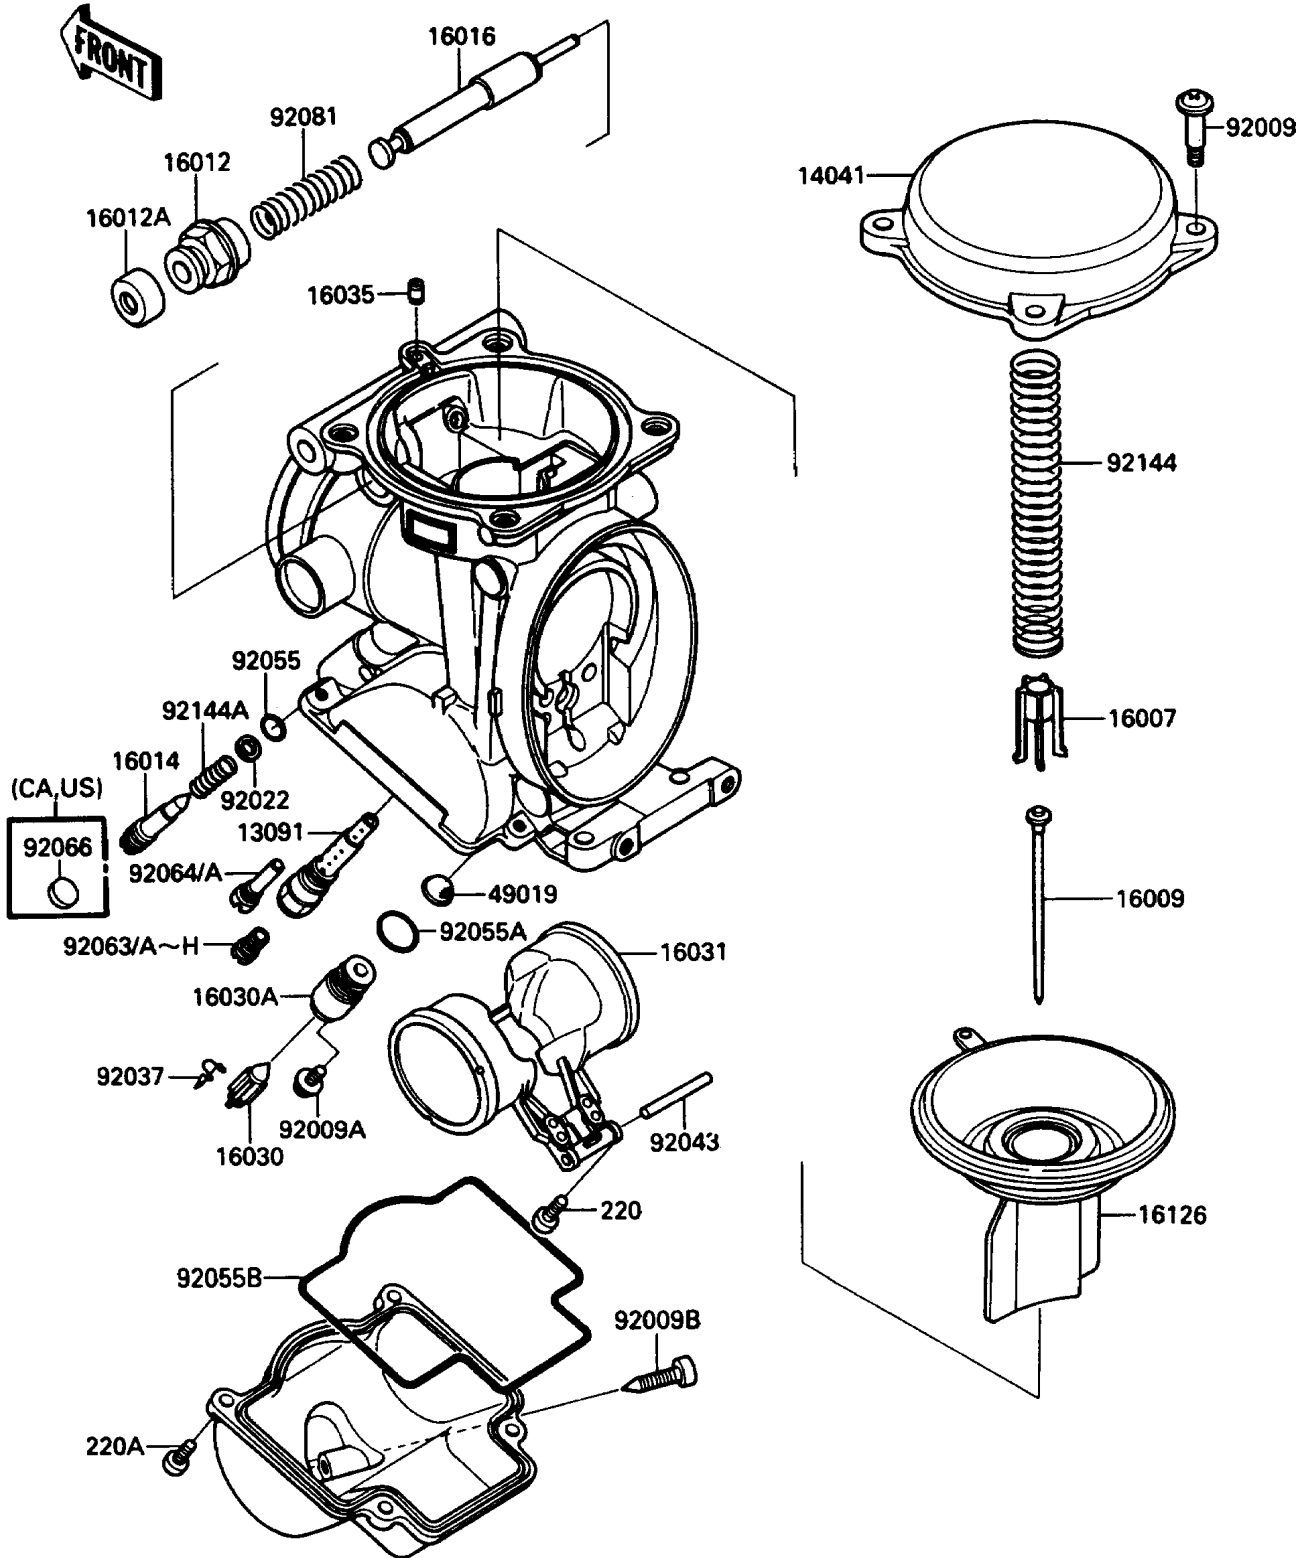

1989 Ninja® ZX™-10 PARTS DIAGRAM

Carburetor Parts

E1612-0122

1989 Ninja® ZX™-10 PARTS LIST

Carburetor Parts

ITEM NAME	PART NUMBER	QUANTITY
HOLDER,NEEDLE JET (Ref # 13091)	13091-1579	4
CAP-CHAMBER,MIXING (Ref # 14041)	14041-1091	4
SEAT-SPRING,VALVE (Ref # 16007)	16007-1117	4
NEEDLE-JET,N14C (Ref # 16009)	16009-1477	4
CAP-STARTER PLUNGER (Ref # 16012)	16012-1051	4
CAP-STARTER PLUNGER (Ref # 16012A)	16012-1052	4
SCREW-PILOT AIR (Ref # 16014)	16014-1064	4
PLUNGER,STARTER (Ref # 16016)	16016-1061	4
VALVE-FLOAT (Ref # 16030)	16030-1007	4
SEAT-VALVE,FLOAT (Ref # 16030A)	16030-1068	4
FLOAT (Ref # 16031)	16031-1070	4
JET-AIR,LEAK (Ref # 16035)	16035-1055	4
VALVE,VACUUM (Ref # 16126)	16126-1214	4
FILTER-FUEL,STRAINER (Ref # 49019)	49019-3707	4
SCREW,4X4.4 (Ref # 92009)	92009-1549	15
SCREW,4X8 (Ref # 92009A)	92009-1550	4
SCREW,DRAIN,M6X0.75 (Ref # 92009B)	92009-1551	4
WASHER,PLAIN (Ref # 92022)	92022-1003	4
CLAMP,FLOAT VALVE (Ref # 92037)	16044-007	4
PIN,FLOAT (Ref # 92043)	92043-1207	4
RING-O,PILOT ADJUST (Ref # 92055)	92055-1002	4
RING-O,VALVE SEAT (Ref # 92055A)	92055-1425	4
RING-O,FLOAT CHAMBER (Ref # 92055B)	92055-1426	4
JET-MAIN,#135 (Ref # 92063B)	92063-1014	4
SCREW-PAN-CROS (Ref # 220)	220D0408	4
SCREW-PAN-CROS (Ref # 220A)	220D0410	16
JET-MAIN,#132 (Ref # 92063H)	92063-1076	4
JET-PILOT,#38 (Ref # 92064A)	92064-1119	4
SPRING,STARTER PLUNGER (Ref # 92081)	92081-1761	4

1989 Ninja® ZX™-10 PARTS LIST

Carburetor Parts

ITEM NAME	PART NUMBER	QUANTITY
SPRING,VACUUM VALVE (Ref # 92144)	92144-1219	4
SPRING,PILOT AIR SCREW (Ref # 92144A)	92144-1349	4
JET-MAIN,#140 (Ref # 92063)	92063-1013	4
JET-MAIN,#135 (Ref # 92063A)	92063-1014	4
JET-MAIN,#138 (Ref # 92063C)	92063-1015	4
JET-MAIN,2ND,#125 (Ref # 92063D)	92063-1069	4
JET-MAIN,2ND,#128 (Ref # 92063E)	92063-1074	4
JET-MAIN,#130 (Ref # 92063F)	92063-1075	4
JET-MAIN,#130 (Ref # 92063G)	92063-1075	4
JET-PILOT,#35 (Ref # 92064)	92064-1101	4
PLUG,PILOT AIR SCREW,6.9X2 (Ref # 92066)	92066-1051	4