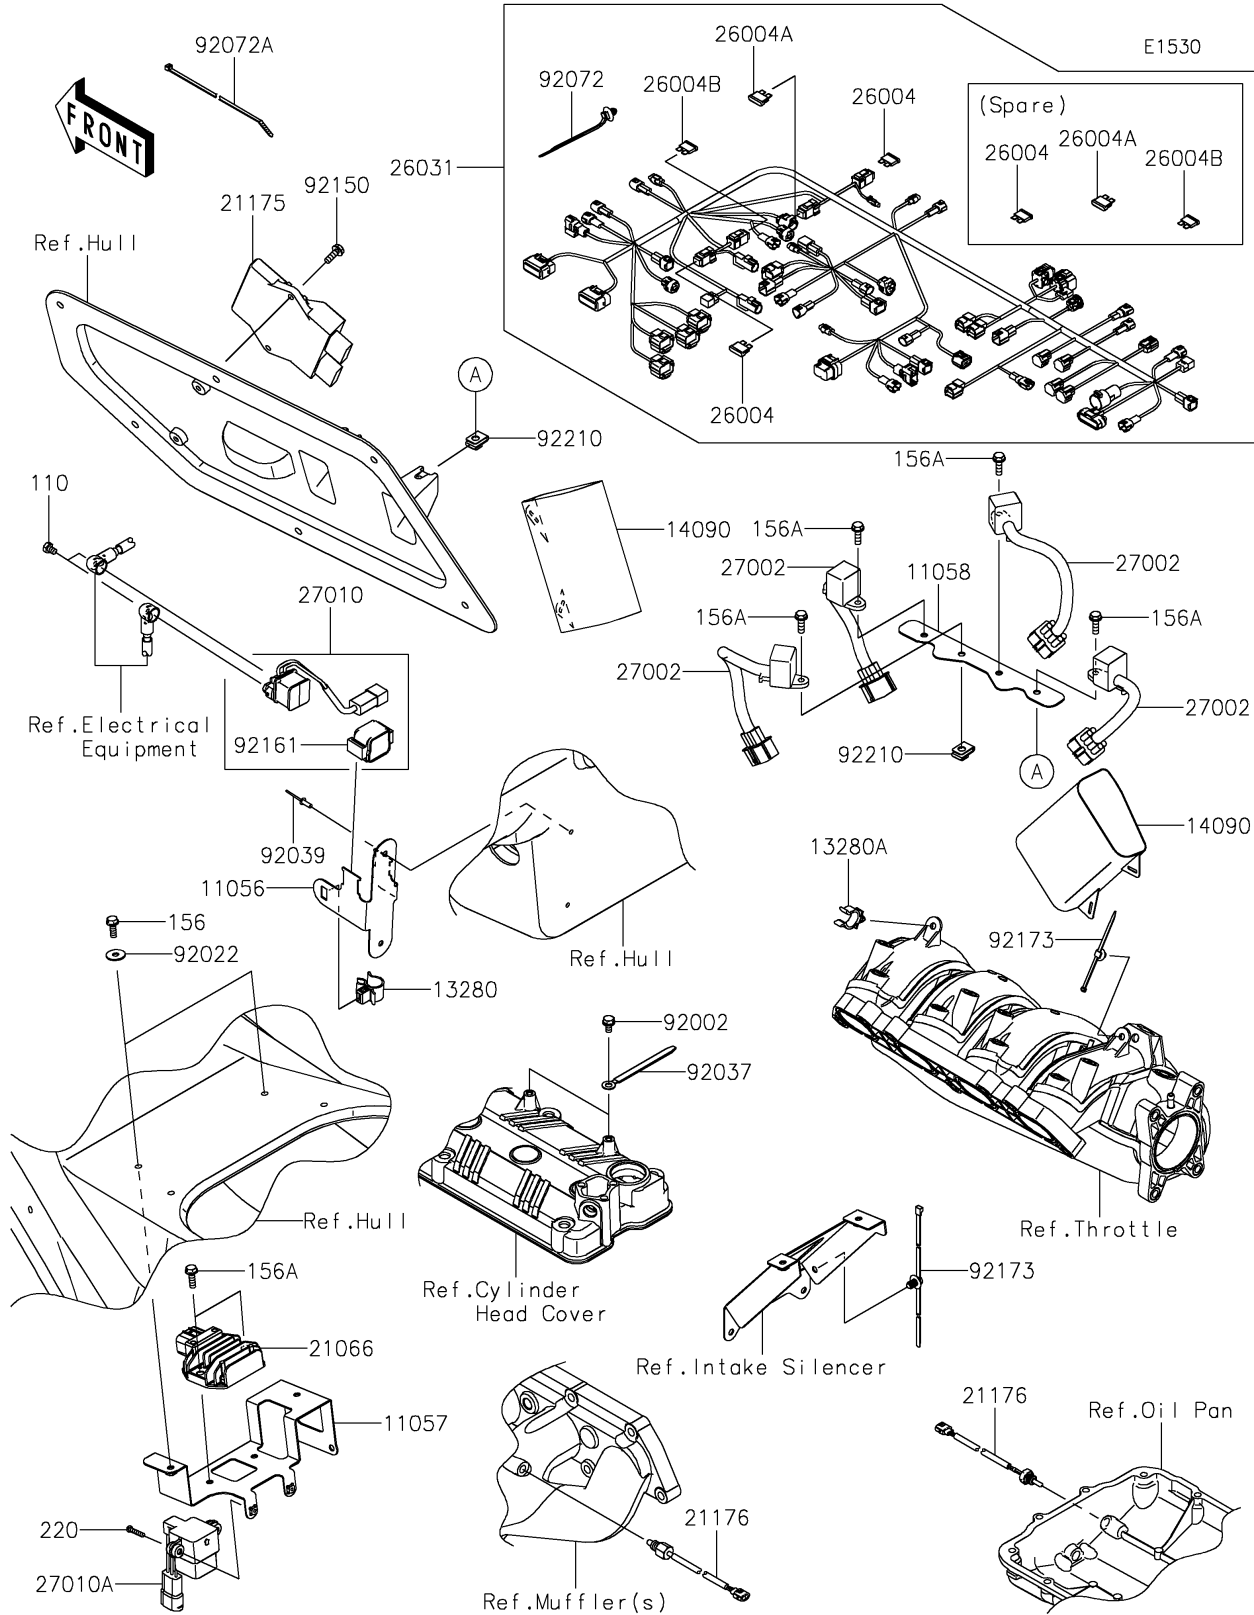

## Fuel Injection

### Fuel Injection

ITEM NAME	PART NUMBER	QUANTITY
BRACKET,SWITCH (Ref # 11056)	11056-3855	1
BRACKET,REGULATOR&VDS (Ref # 11057)	11057-7354	1
BRACKET,RELAY (Ref # 11058)	11058-0929	1
HOLDER (Ref # 13280)	13280-0789	1
HOLDER,HARNESS (Ref # 13280A)	13280-3760	1
COVER,COUPLER (Ref # 14090)	14090-1611	2
REGULATOR-VOLTAGE (Ref # 21066)	21066-0755	1
CONTROL UNIT-ELECTRONIC (Ref # 21175)	21175-1884	1
SENSOR,TEMP (Ref # 21176)	21176-0741	2
FUSE-ASSY,20A (Ref # 26004)	26004-0033	4
FUSE-ASSY,10A (Ref # 26004A)	26004-0034	2
FUSE-ASSY,15A (Ref # 26004B)	26004-0037	2
HARNESS,MAIN (Ref # 26031)	26031-3957	1
RELAY-ASSY (Ref # 27002)	27002-3703	4
SWITCH (Ref # 27010)	27010-0710	1
SWITCH,VDS (Ref # 27010A)	27010-3785	1
BOLT,6X12 (Ref # 92002)	92002-3763	2
WASHER,6.5X20X1.5 (Ref # 92022)	92022-3710	2
CLAMP,L=100 (Ref # 92037)	92037-3736	2
RIVET (Ref # 92039)	92039-3714	2
BAND,OS170-FT7(BLACK) (Ref # 92072)	92072-1414	AR
BAND,L=372.24 (Ref # 92072A)	92072-3883	13
BOLT,6X18 (Ref # 92150)	92150-3729	2
DAMPER,SWITCH (Ref # 92161)	92161-1625	1
CLAMP (Ref # 92173)	92173-0742	2
NUT,6MM (Ref # 92210)	92210-3768	2
BOLT,6X8 (Ref # 110)	110R0608	2
BOLT-WP,6X18 (Ref # 156)	156R0618	2
BOLT-WP,6X20 (Ref # 156A)	156R0620	6

## 2023 JET SKI® ULTRA® 160LX-S PARTS LIST

Fuel Injection

ITEM NAME	PART NUMBER	QUANTITY
SCREW-PAN-CROS,4X20 (Ref # 220)	220R0420	2