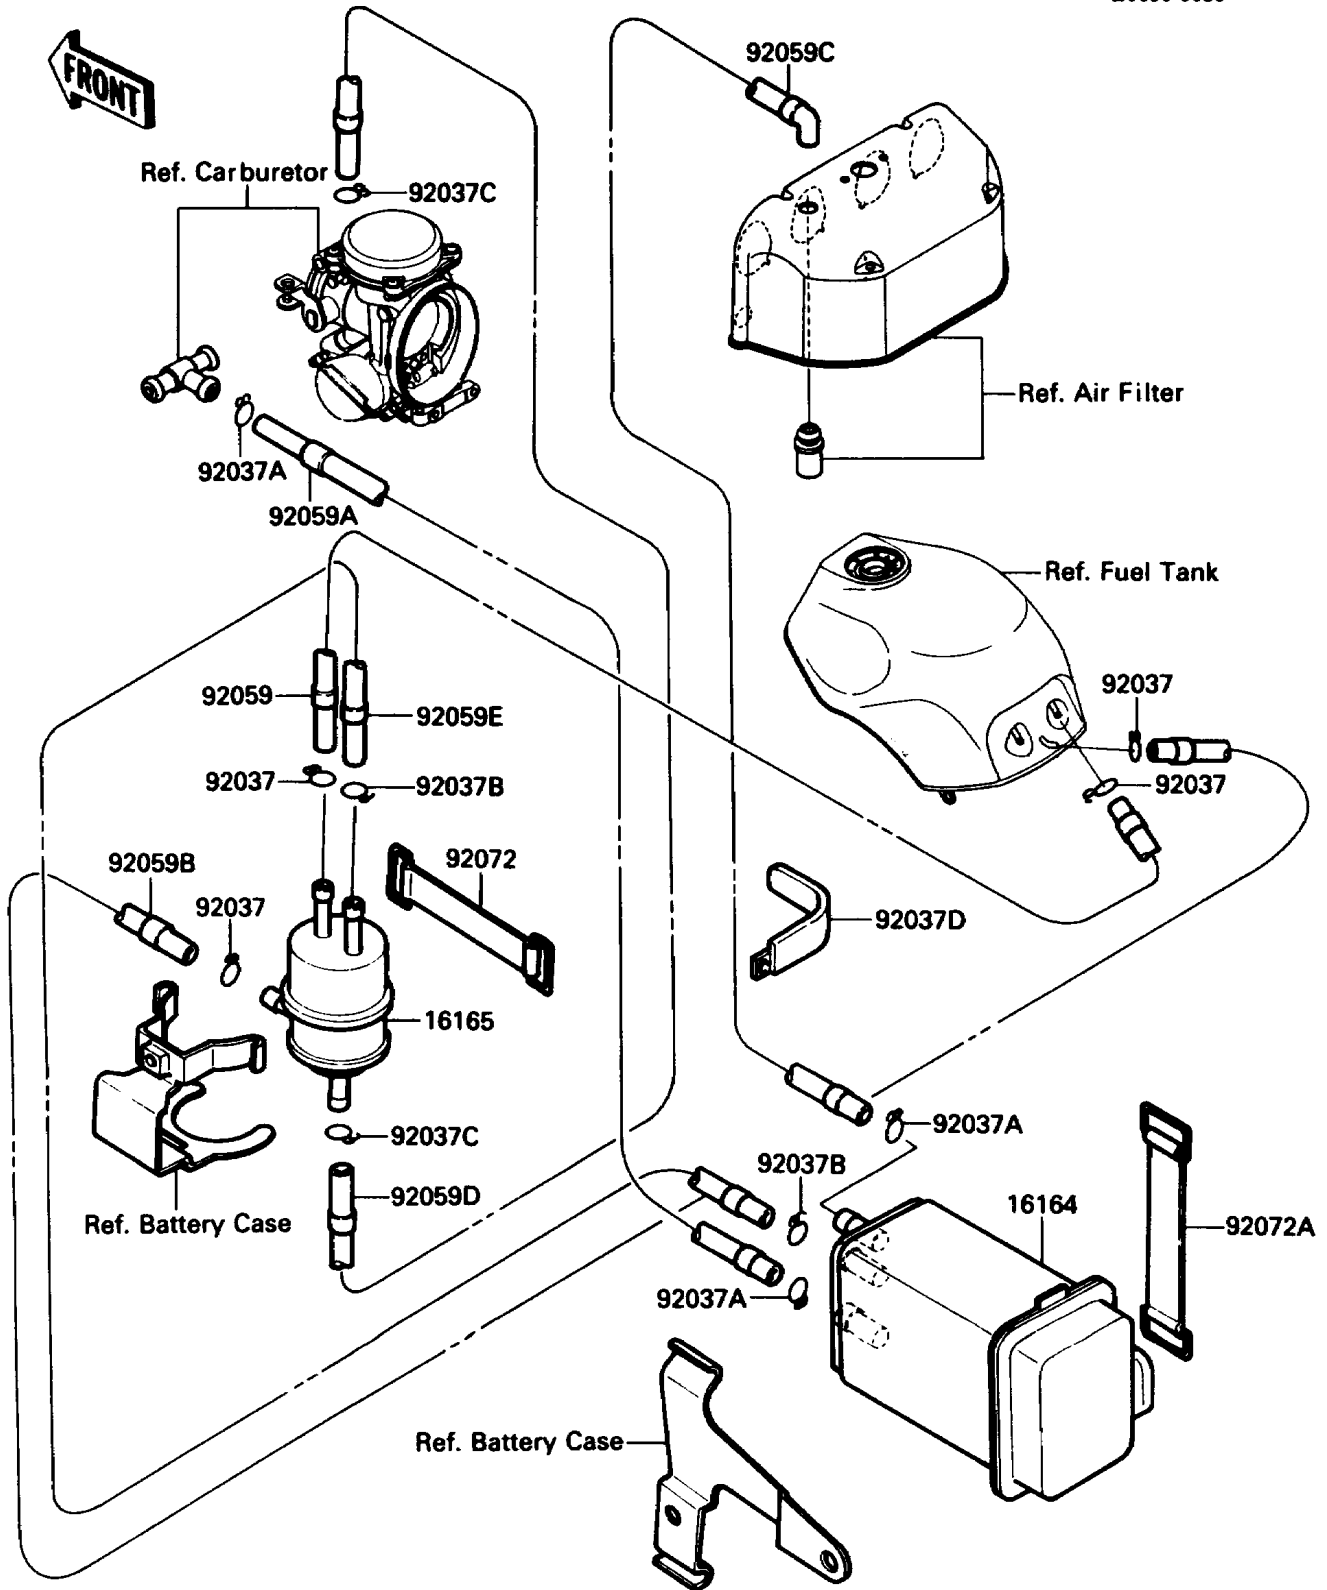

1988 NINJA® ZX-10 PARTS DIAGRAM

Fuel Evaporative System

E1650-0030

1988 NINJA® ZX-10 PARTS LIST

Fuel Evaporative System

ITEM NAME	PART NUMBER	QUANTITY
CANISTER (Ref # 16164)	16164-1064	1
SEPARATOR (Ref # 16165)	16165-1001	1
CLAMP,TUBE (Ref # 92037)	92037-010	4
CLAMP,HOSE (Ref # 92037A)	92037-1104	3
CLAMP,TUBE (Ref # 92037B)	92037-147	2
CLAMP (Ref # 92037C)	92037-1712	2
CLAMP (Ref # 92037D)	92037-1993	1
TUBE,5X8X510 (Ref # 92059)	92059-1439	1
TUBE,7X12X1000,YELLOW (Ref # 92059A)	92059-1605	1
TUBE,5X8X540,RED (Ref # 92059B)	92059-1682	1
TUBE,7X12X1100,GREEN (Ref # 92059C)	92059-1914	1
TUBE,4X9X935,WHITE (Ref # 92059D)	92059-1916	1
TUBE,5X10X200,BLUE (Ref # 92059E)	92059-1917	1
BAND,L=50 (Ref # 92072)	92072-066	1
BAND,BATTERY (Ref # 92072A)	92072-1188	1