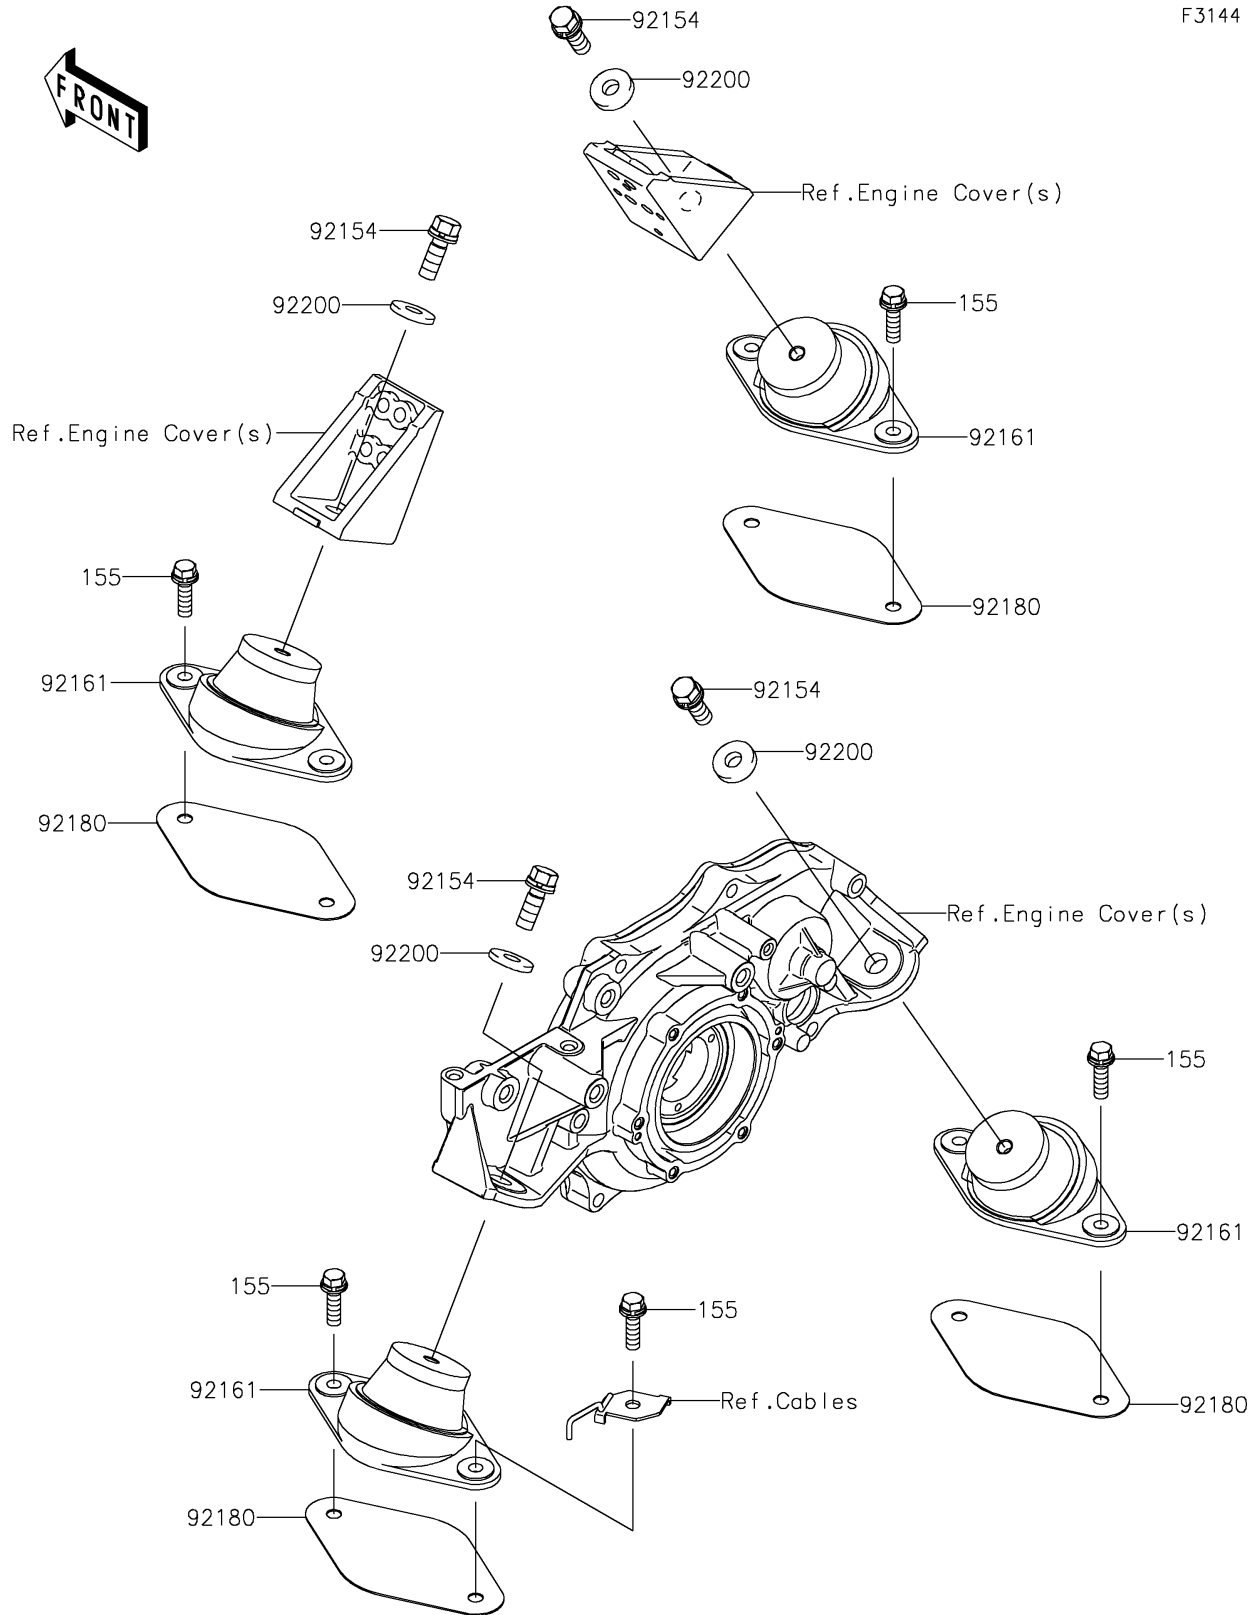

2023 JET SKI® ULTRA® 160LX-S PARTS DIAGRAM

Engine Mount

F3144

2023 JET SKI® ULTRA® 160LX-S PARTS LIST

Engine Mount

ITEM NAME	PART NUMBER	QUANTITY
BOLT,WSP,10X30 (Ref # 92154)	92154-3715	4
DAMPER,ENGINE MOUNT (Ref # 92161)	92161-3789	4
SHIM,T=1.0 (Ref # 92180)	92180-3716	AR
WASHER,10.5X26X4 (Ref # 92200)	92200-3798	4
BOLT-WSP-SMALL,8X30 (Ref # 155)	155R0830	8