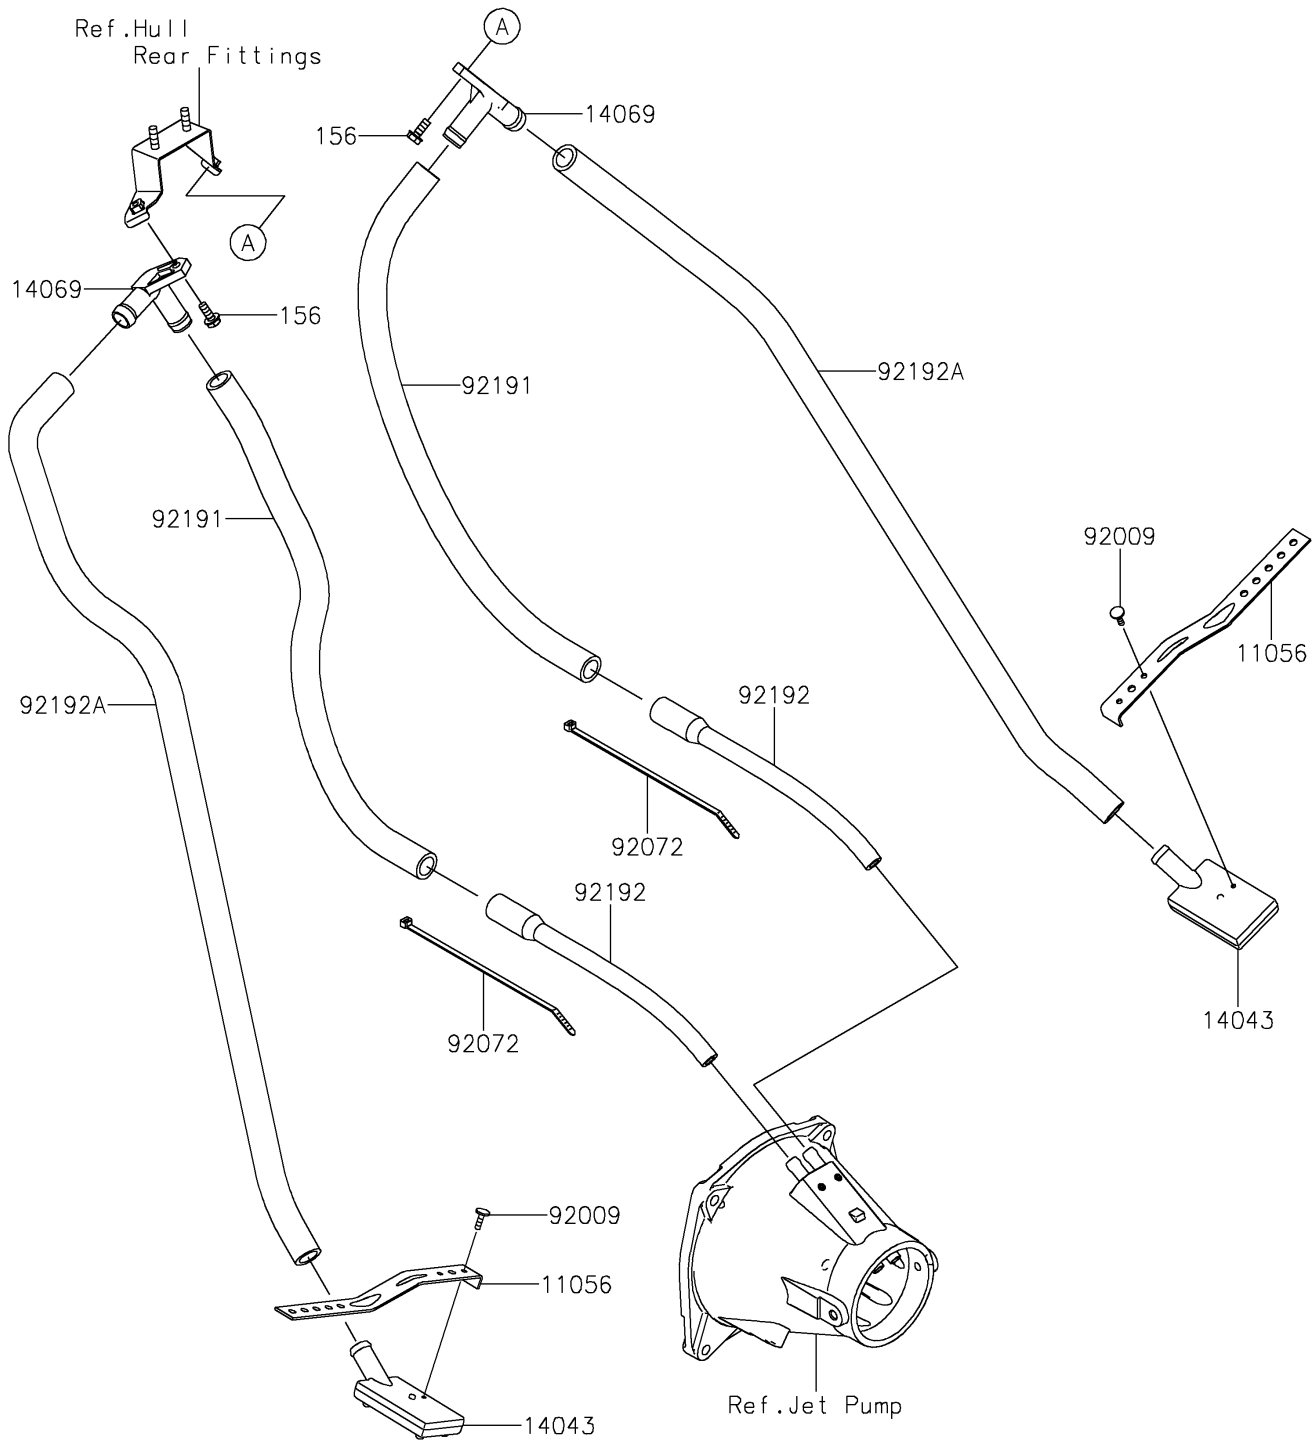

2023 JET SKI® ULTRA® 160LX-S PARTS DIAGRAM

Bilge System

F3145

2023 JET SKI® ULTRA® 160LX-S PARTS LIST

Bilge System

ITEM NAME	PART NUMBER	QUANTITY
BRACKET,LH&RH (Ref # 11056)	11056-3721	2
FILTER (Ref # 14043)	14043-3711	2
BREATHER (Ref # 14069)	14069-3708	2
SCREW,TAPPING,4X14 (Ref # 92009)	92009-3762	2
BAND,L=188.85 (Ref # 92072)	92072-0105	2
TUBE,FILTER-BREATHER (Ref # 92191)	92191-3989	2
TUBE,HULL-NOZZLE (Ref # 92192)	92192-3753	2
TUBE,FILTER-BREATHER (Ref # 92192A)	92192-3755	2
BOLT-WP,6X16 (Ref # 156)	156R0616	2