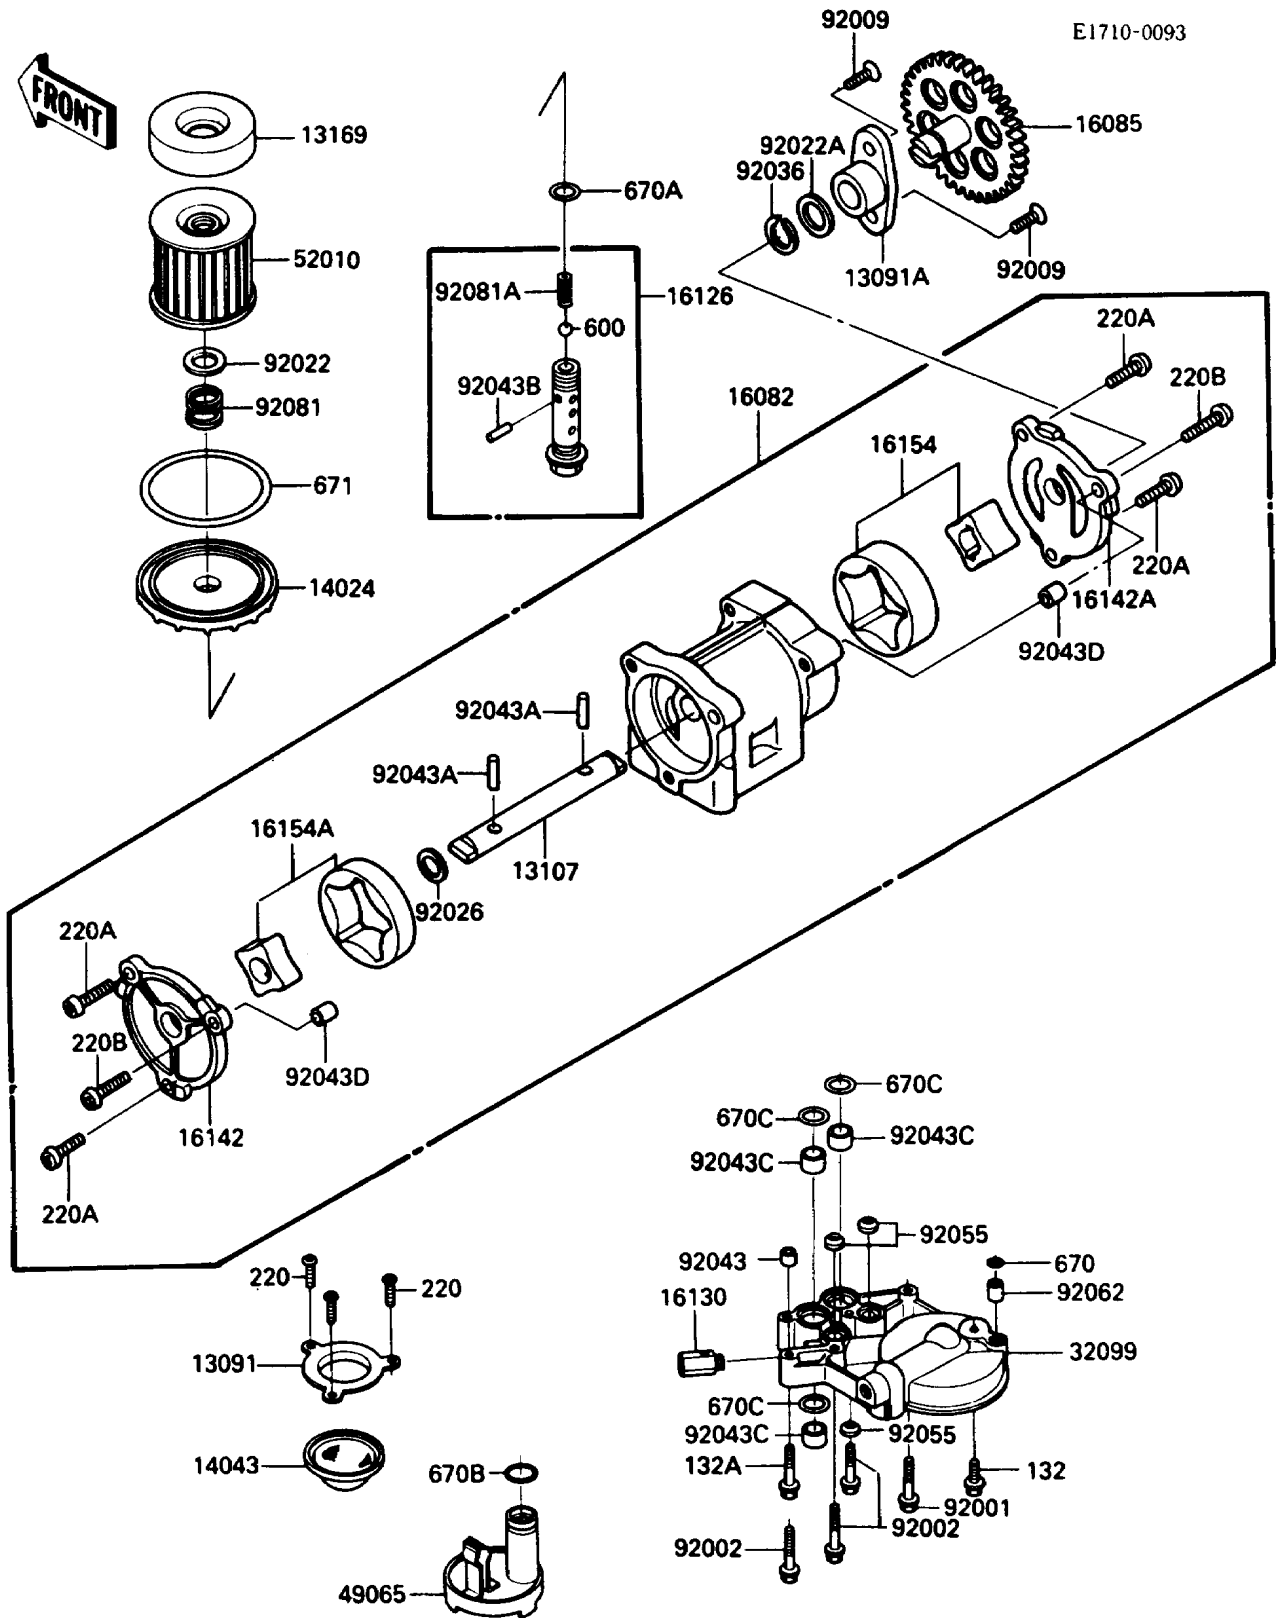

1988 NINJA® ZX-10 PARTS DIAGRAM

Oil Pump/Oil Filter