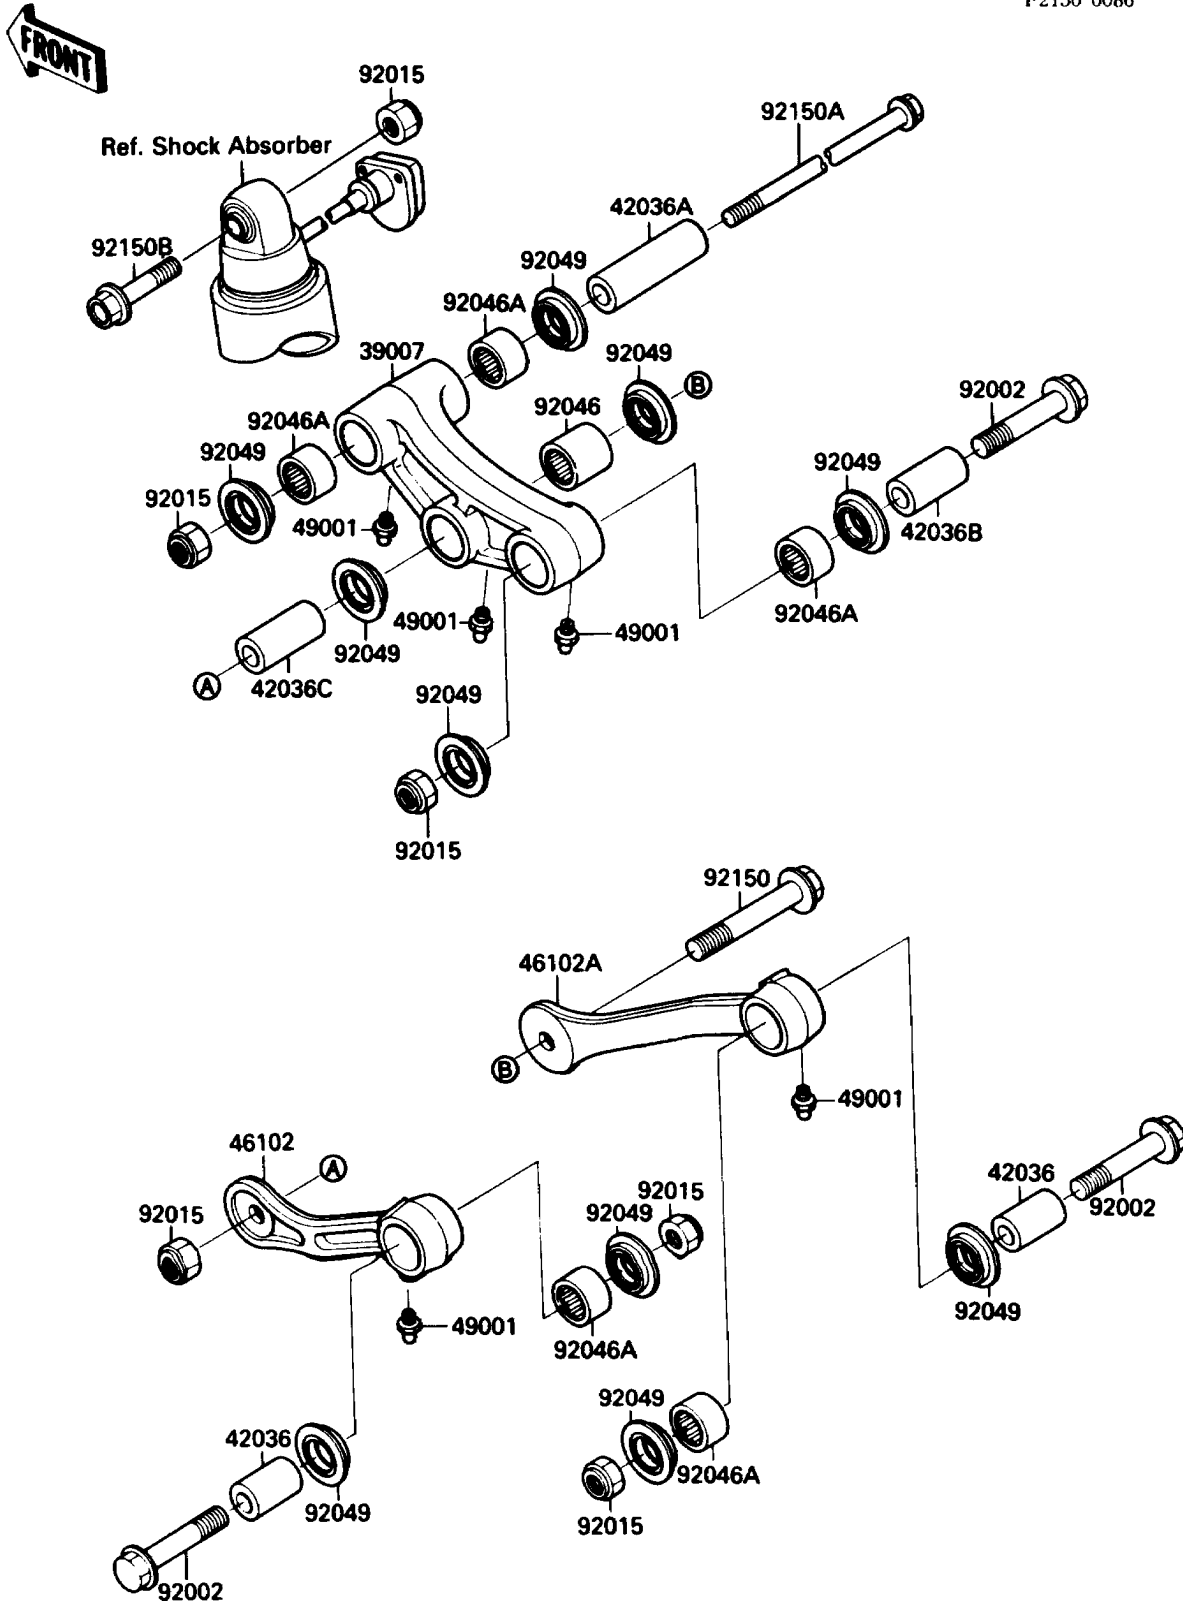

1988 NINJA® ZX-10 PARTS DIAGRAM

Rear Suspension

F2150-0086

1988 NINJA® ZX-10 PARTS LIST

Rear Suspension

ITEM NAME	PART NUMBER	QUANTITY
ARM-SUSP,UNI TRAK (Ref # 39007)	39007-1107	1
SLEEVE,ARM,RR (Ref # 42036)	42036-1077	2
SLEEVE,ARM,CNT (Ref # 42036A)	42036-1079	1
SLEEVE,12.1X20X40 (Ref # 42036B)	42036-1108	1
SLEEVE,12.1X20X44 (Ref # 42036C)	42036-1129	1
ROD,SUSPENSION,LH (Ref # 46102)	46102-1248	1
ROD,SUSPENSION,RH (Ref # 46102A)	46102-1249	1
NIPPLE-GREASE (Ref # 49001)	49001-1051	5
BOLT,FLANGED,12X60 (Ref # 92002)	92002-1464	3
NUT,LOCK,12MM,BLACK (Ref # 92015)	92015-1190	6
BEARING-NEEDLE,BM202726 (Ref # 92046)	92046-1110	1
BEARING-NEEDLE,BM202715 (Ref # 92046A)	92046-1112	5
SEAL-OIL,ARM,CNT (Ref # 92049)	92049-1109	10
BOLT,FLANGED,12X70 (Ref # 92150)	92150-1115	1
BOLT,FLANGED,12X165 (Ref # 92150A)	92150-1116	1
BOLT,FLANGED,12X55 (Ref # 92150B)	92150-1191	1