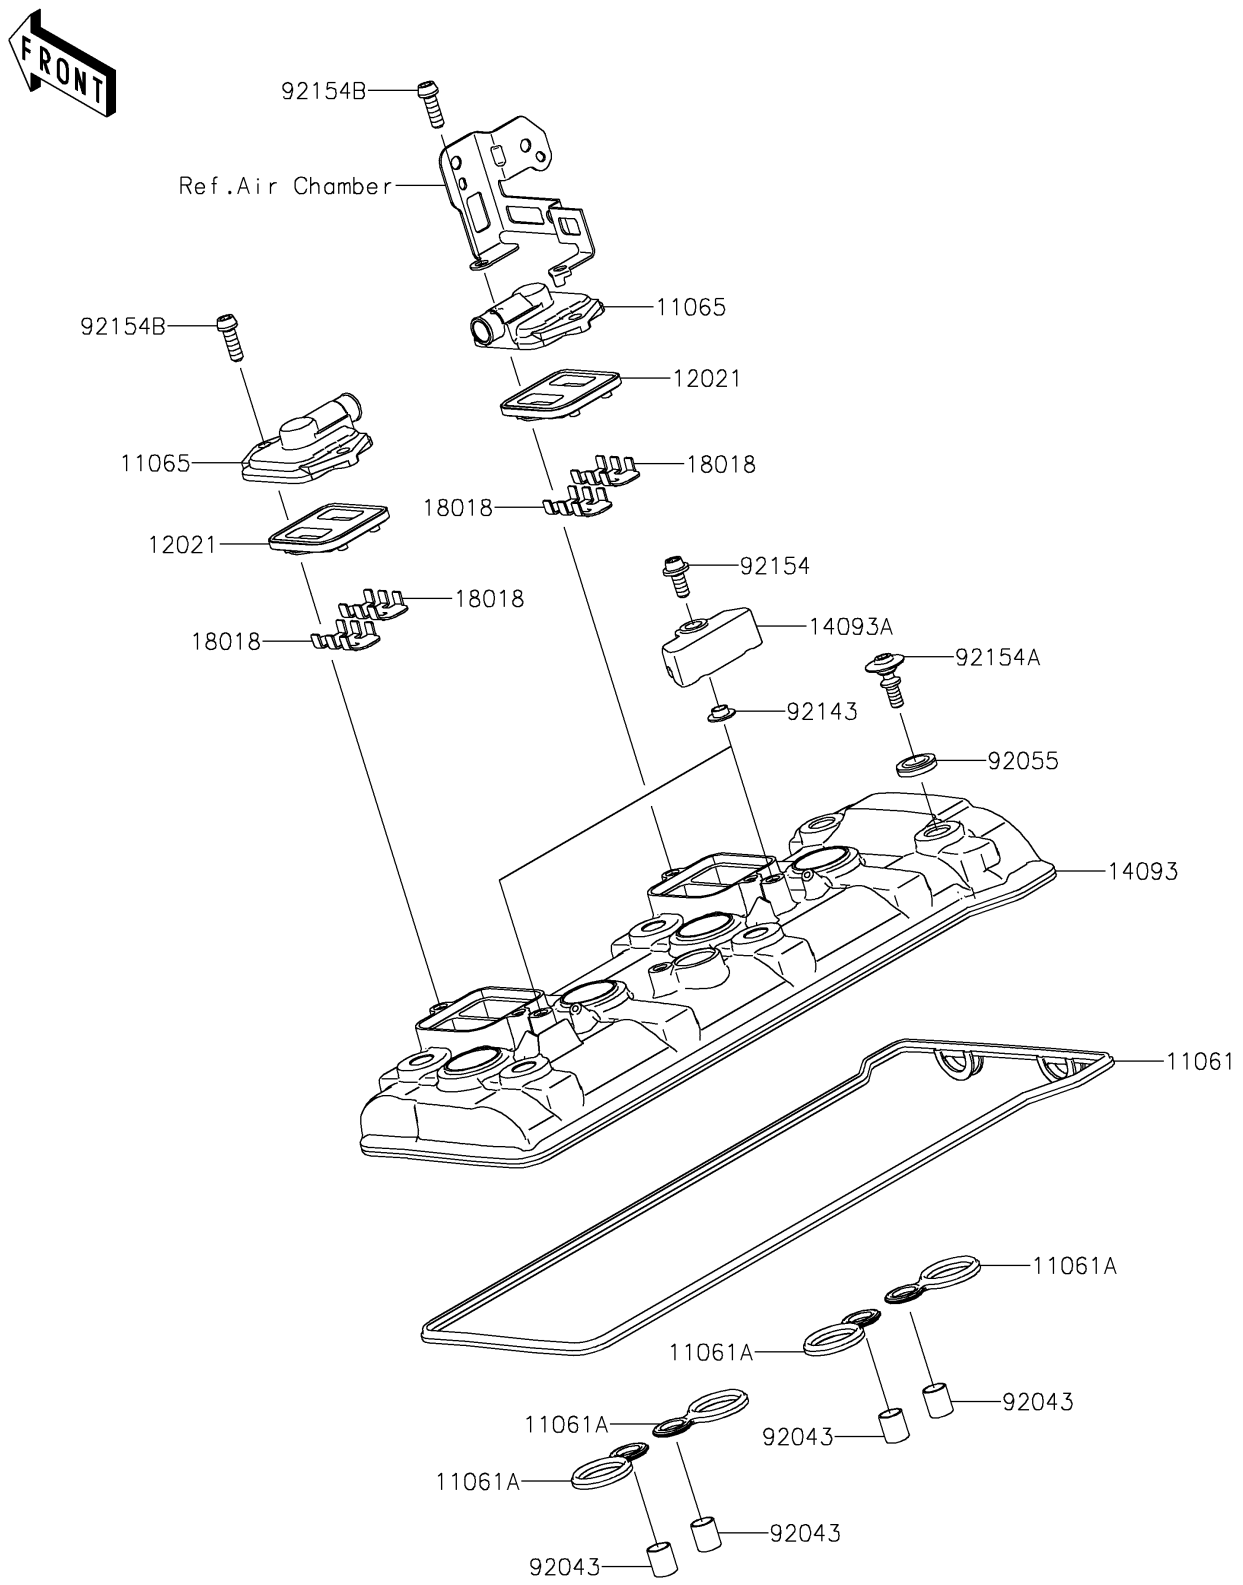

2024 NINJA H2® CARBON ABS PARTS DIAGRAM

Cylinder Head Cover

E1112

2024 NINJA H2® CARBON ABS PARTS LIST

Cylinder Head Cover

ITEM NAME	PART NUMBER	QUANTITY
GASKET,HEAD COVER (Ref # 11061)	11061-0979	1
GASKET,PLUG HOLE (Ref # 11061A)	11061-1185	4
CAP,ASV (Ref # 11065)	11065-0869	2
VALVE-ASSY-REED (Ref # 12021)	12021-0021	2
COVER,HEAD (Ref # 14093)	14093-0092	1
COVER (Ref # 14093A)	14093-0291	2
PLATE-HEAT GUARD (Ref # 18018)	18018-0591	4
PIN,10.1X12X14 (Ref # 92043)	92043-4009	4
RING-O (Ref # 92055)	92055-0820	6
COLLAR (Ref # 92143)	92143-1331	2
BOLT,SOCKET,6X14 (Ref # 92154)	92154-1460	2
BOLT (Ref # 92154A)	92154-1468	6
BOLT,SOCKET,6X18 (Ref # 92154B)	92154-1498	4