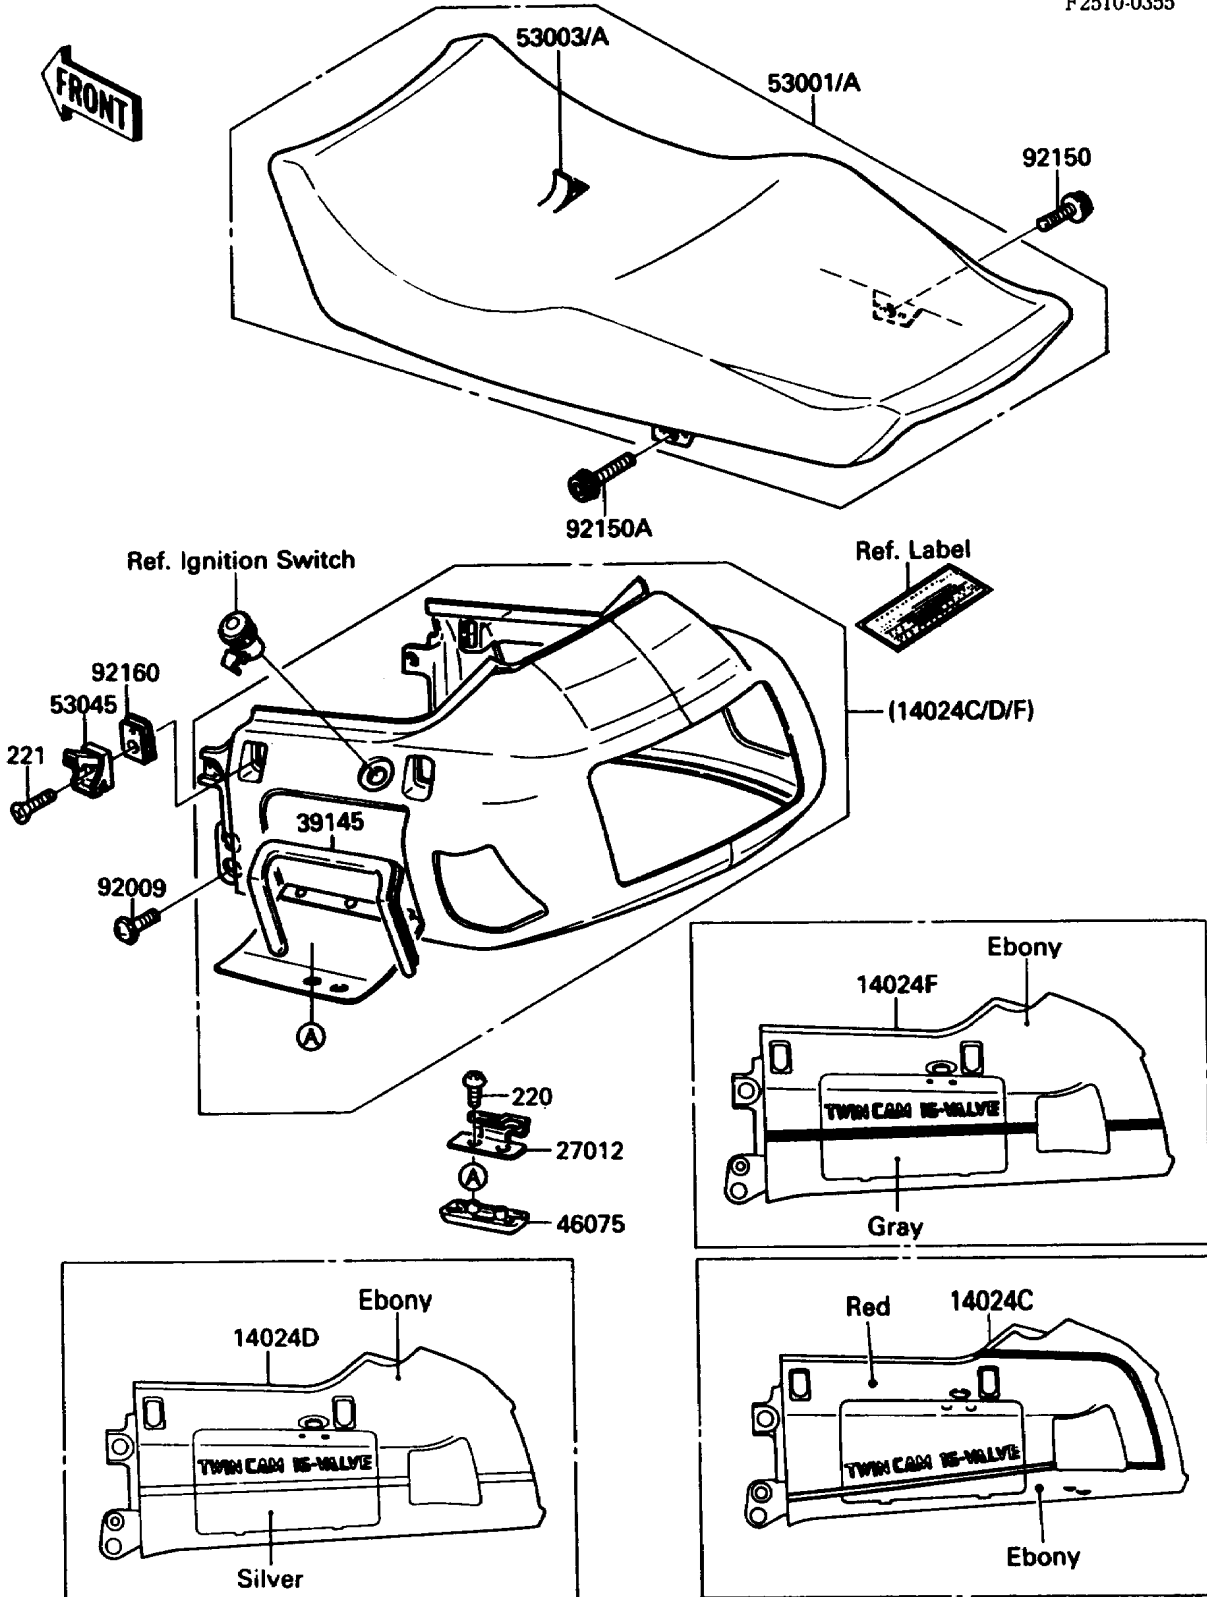

# 1988 NINJA® ZX-10 PARTS DIAGRAM

Seat

F2510-0355

# 1988 NINJA® ZX-10 PARTS LIST

## Seat

ITEM NAME	PART NUMBER	QUANTITY
SCREW-PAN-CROS,4X6 (Ref # 220)	220D0406	2
SCREW-CSK-CROS (Ref # 221)	221E0625	4
COVER,SEAT,EBONY/RED (Ref # 14024C)	14024-5093-J3	1
HOOK,TOOL BOX COVER (Ref # 27012)	27012-1395	1
TRIM-SEAL,TOOL BOX (Ref # 39145)	39145-1088	1
GRIP,TOOL BOX COVER (Ref # 46075)	46075-1077	1
SEAT-ASSY,DUAL,BLACK (Ref # 53001A)	53001-1545-NR	1
LEATHER,SEAT,BLACK (Ref # 53003A)	53003-1206-NR	1
HOOK-ASSY,TOOL BOX (Ref # 53045)	53045-1053	4
SCREW,6X18,BLACK (Ref # 92009)	92009-1181	2
BOLT,SOCKET,8X20 (Ref # 92150)	92150-1155	1
BOLT,SOCKET,8X30 (Ref # 92150A)	92150-1156	1
DAMPER,ROPE HOOK (Ref # 92160)	92160-1042	4
COVER,SEAT,EBONY/SILVER (Ref # 14024D)	14024-5094-DE	1