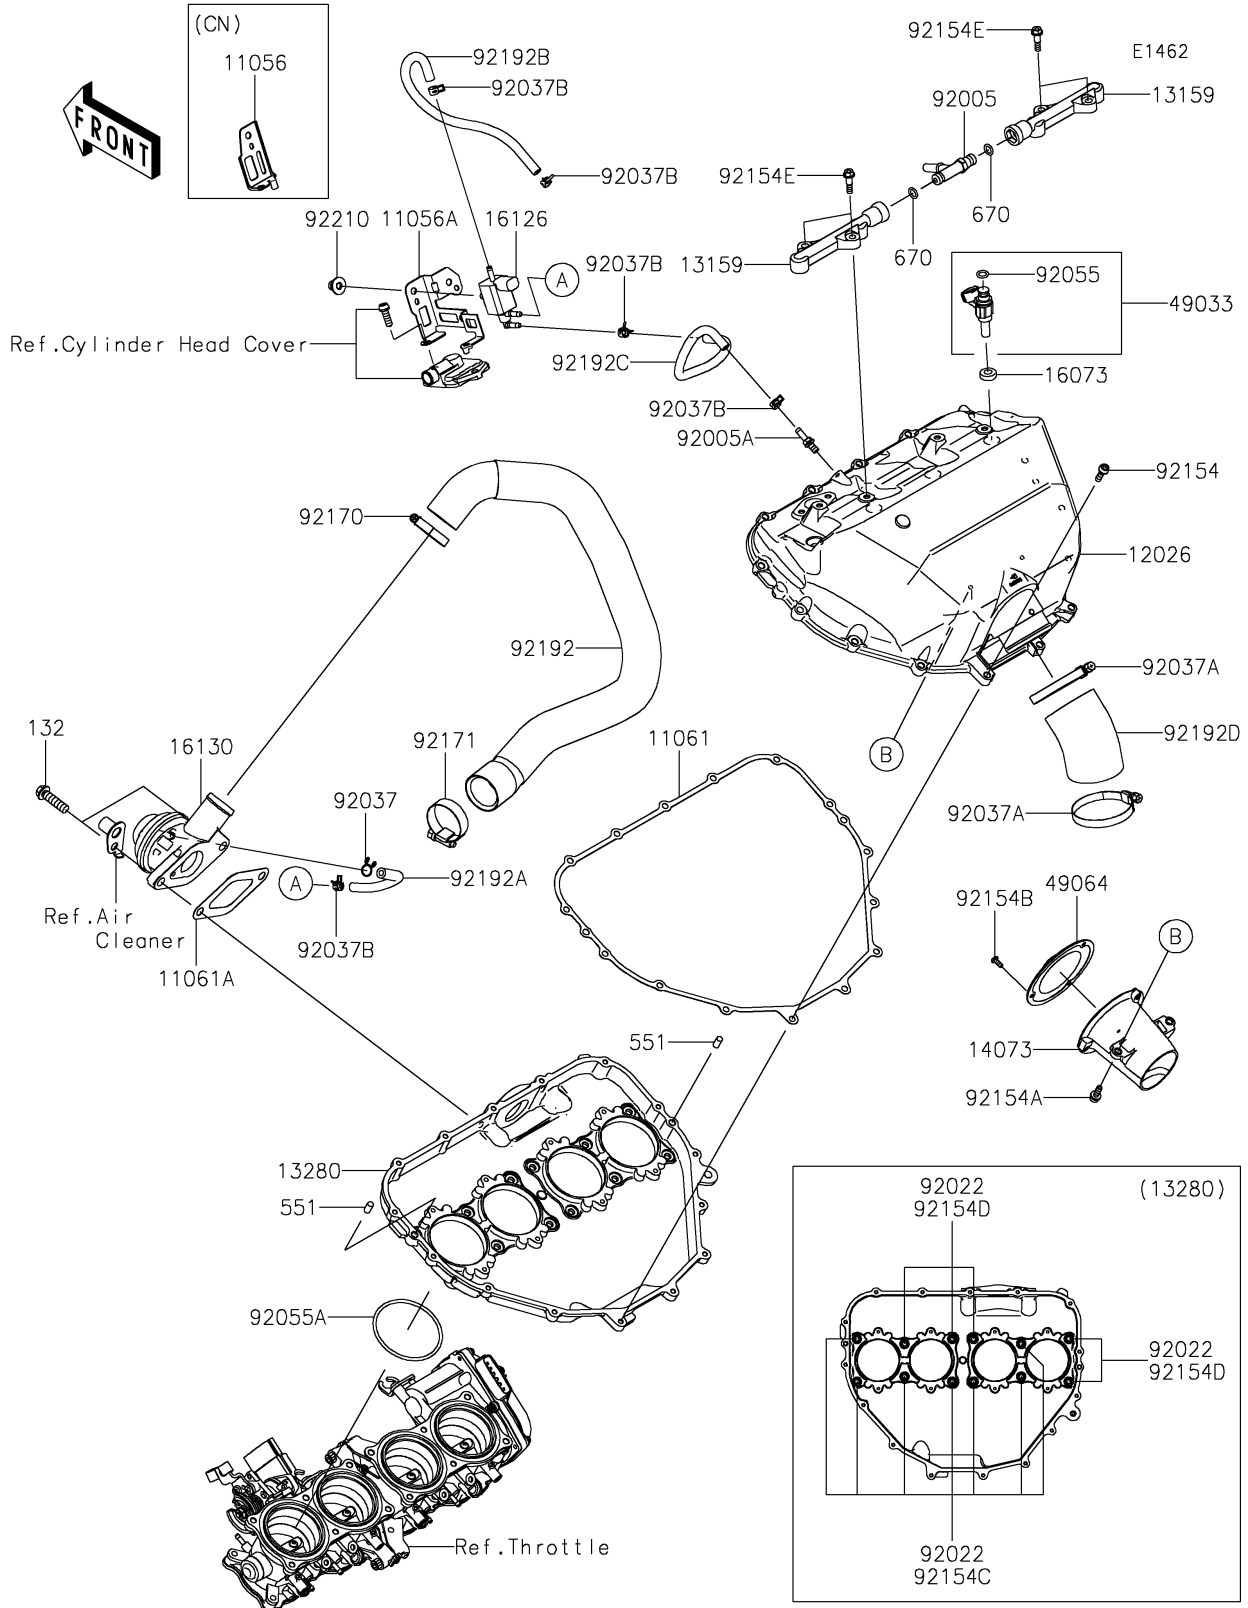

2024 NINJA H2® CARBON ABS PARTS DIAGRAM

Air Chamber