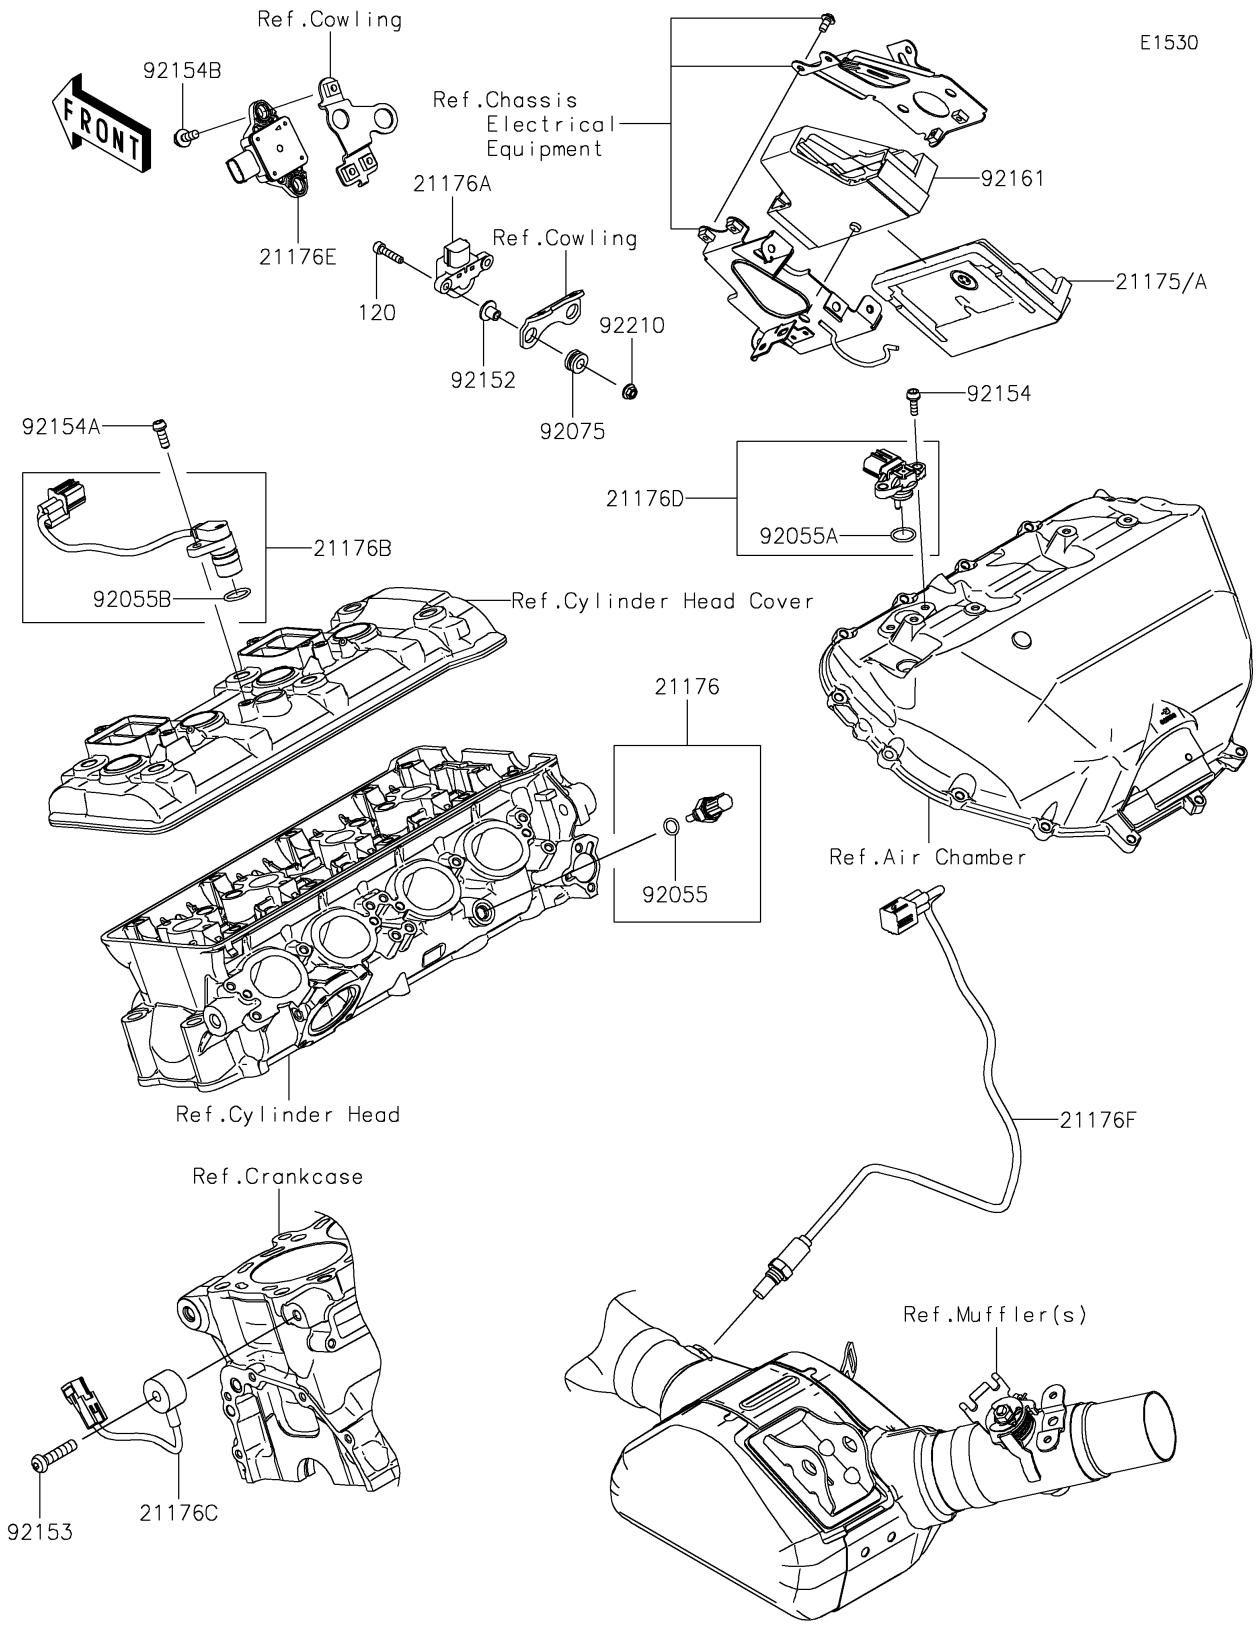

2024 Ninja H2 PARTS DIAGRAM

Fuel Injection

2024 Ninja H2 PARTS LIST

Fuel Injection

ITEM NAME	PART NUMBER	QUANTITY
CONTROL UNIT-ELECTRONIC (Ref # 21175)	21175-1457	1
CONTROL UNIT-ELECTRONIC (Ref # 21175A)	21175-1458	1
SENSOR,WATER TEMP (Ref # 21176)	21176-0009	1
SENSOR,VEHICLE-DOWN (Ref # 21176A)	21176-0026	1
SENSOR,CAM (Ref # 21176B)	21176-0101	1
SENSOR,KNOCK (Ref # 21176C)	21176-0788	1
SENSOR,INTAKE TEMP&PRESSURE (Ref # 21176D)	21176-0791	1
SENSOR,INERTIAL (Ref # 21176E)	21176-0878	1
SENSOR,OXYGEN (Ref # 21176F)	21176-0933	1
RING-O,9.5X1.9 (Ref # 92055)	92055-0016	1
RING-O (Ref # 92055A)	92055-0842	1
RING-O (Ref # 92055B)	92055-1639	1
DAMPER (Ref # 92075)	92075-1912	2
COLLAR (Ref # 92152)	92152-1969	2
BOLT,SOCKET,8X35 (Ref # 92153)	92153-0419	1
BOLT,SOCKET,5X16 (Ref # 92154)	92154-1449	2
BOLT,SOCKET,6X16 (Ref # 92154A)	92154-1454	1
BOLT,FLANGED,6X16 (Ref # 92154B)	92154-1851	2
DAMPER,ECU (Ref # 92161)	92161-1719	1
NUT,FLANGED,5MM (Ref # 92210)	92210-0950	2
BOLT-SOCKET,5X22 (Ref # 120)	120R0522	2