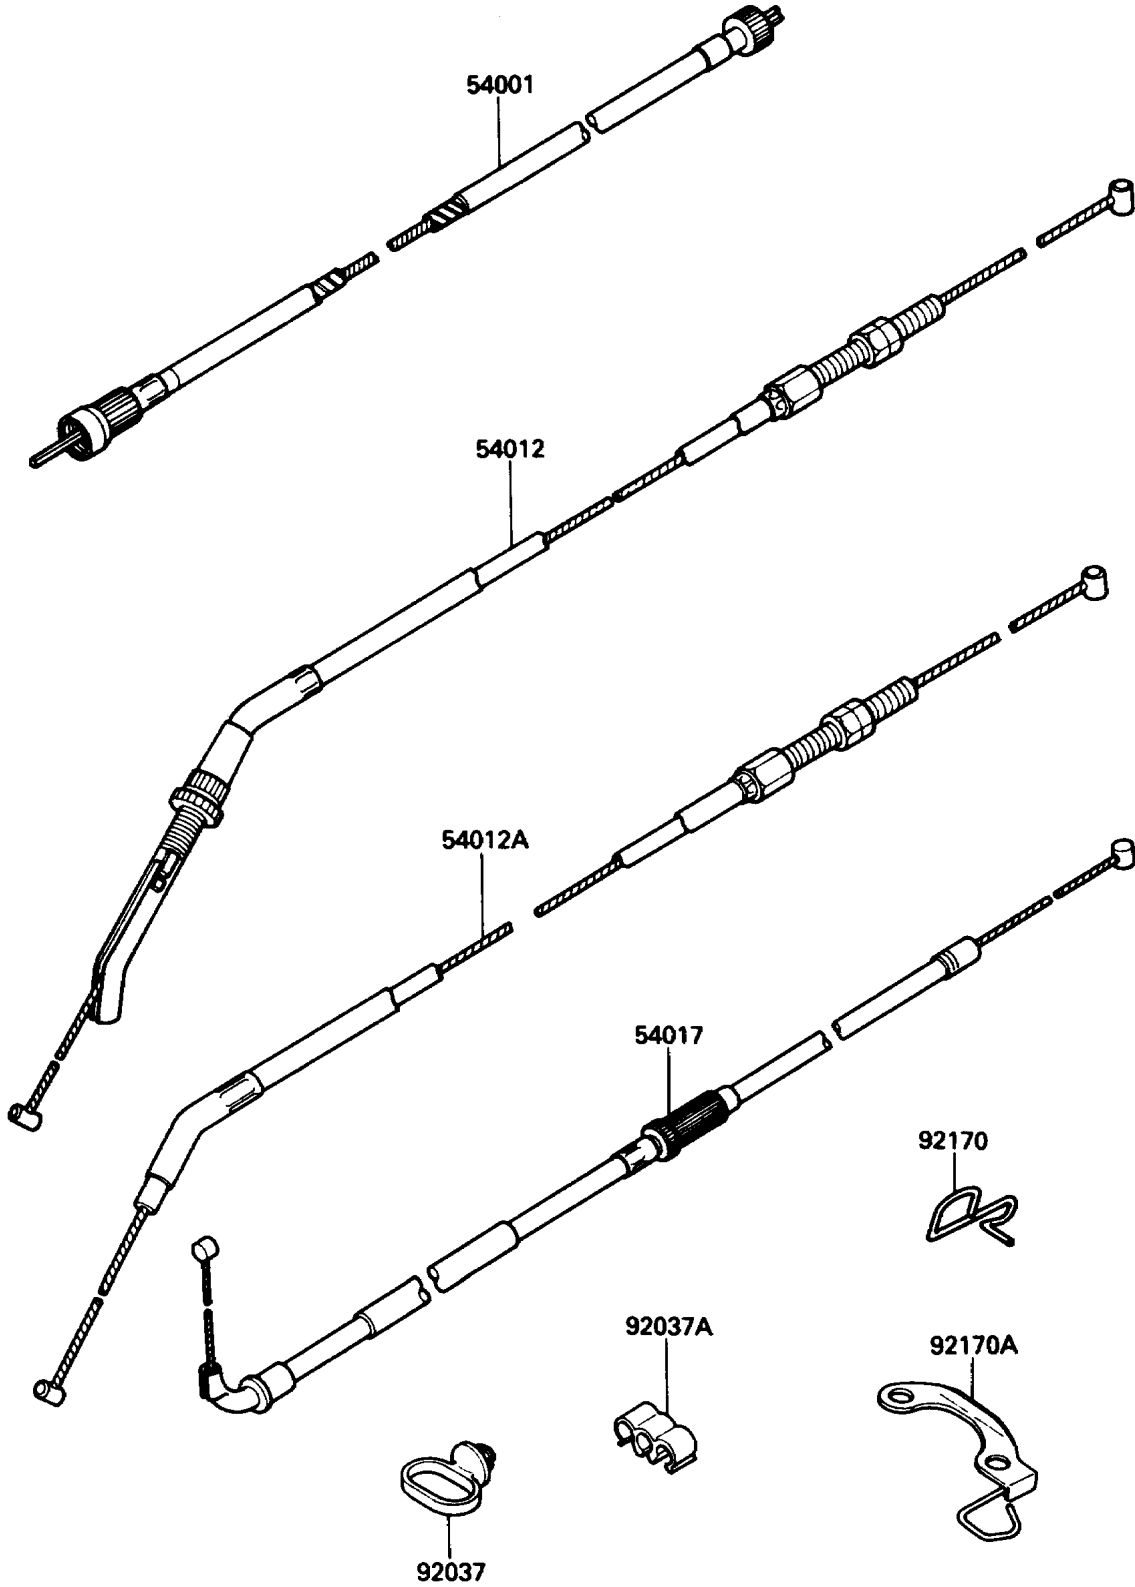

1988 NINJA® ZX-10 PARTS DIAGRAM

Cables

F2540-0296

1988 NINJA® ZX-10 PARTS LIST

Cables

ITEM NAME	PART NUMBER	QUANTITY
CABLE-SPEEDOMETER (Ref # 54001)	54001-1147	1
CABLE-THROTTLE,OPENING (Ref # 54012)	54012-1354	1
CABLE-THROTTLE,CLOSING (Ref # 54012A)	54012-1355	1
CABLE-STARTER (Ref # 54017)	54017-1089	1
CLAMP,CABLE (Ref # 92037)	92037-1459	1
CLAMP,CABLE (Ref # 92037A)	92037-1697	1
CLAMP,CABLE (Ref # 92170)	92170-1045	1
CLAMP,CABLE (Ref # 92170A)	92170-1046	1