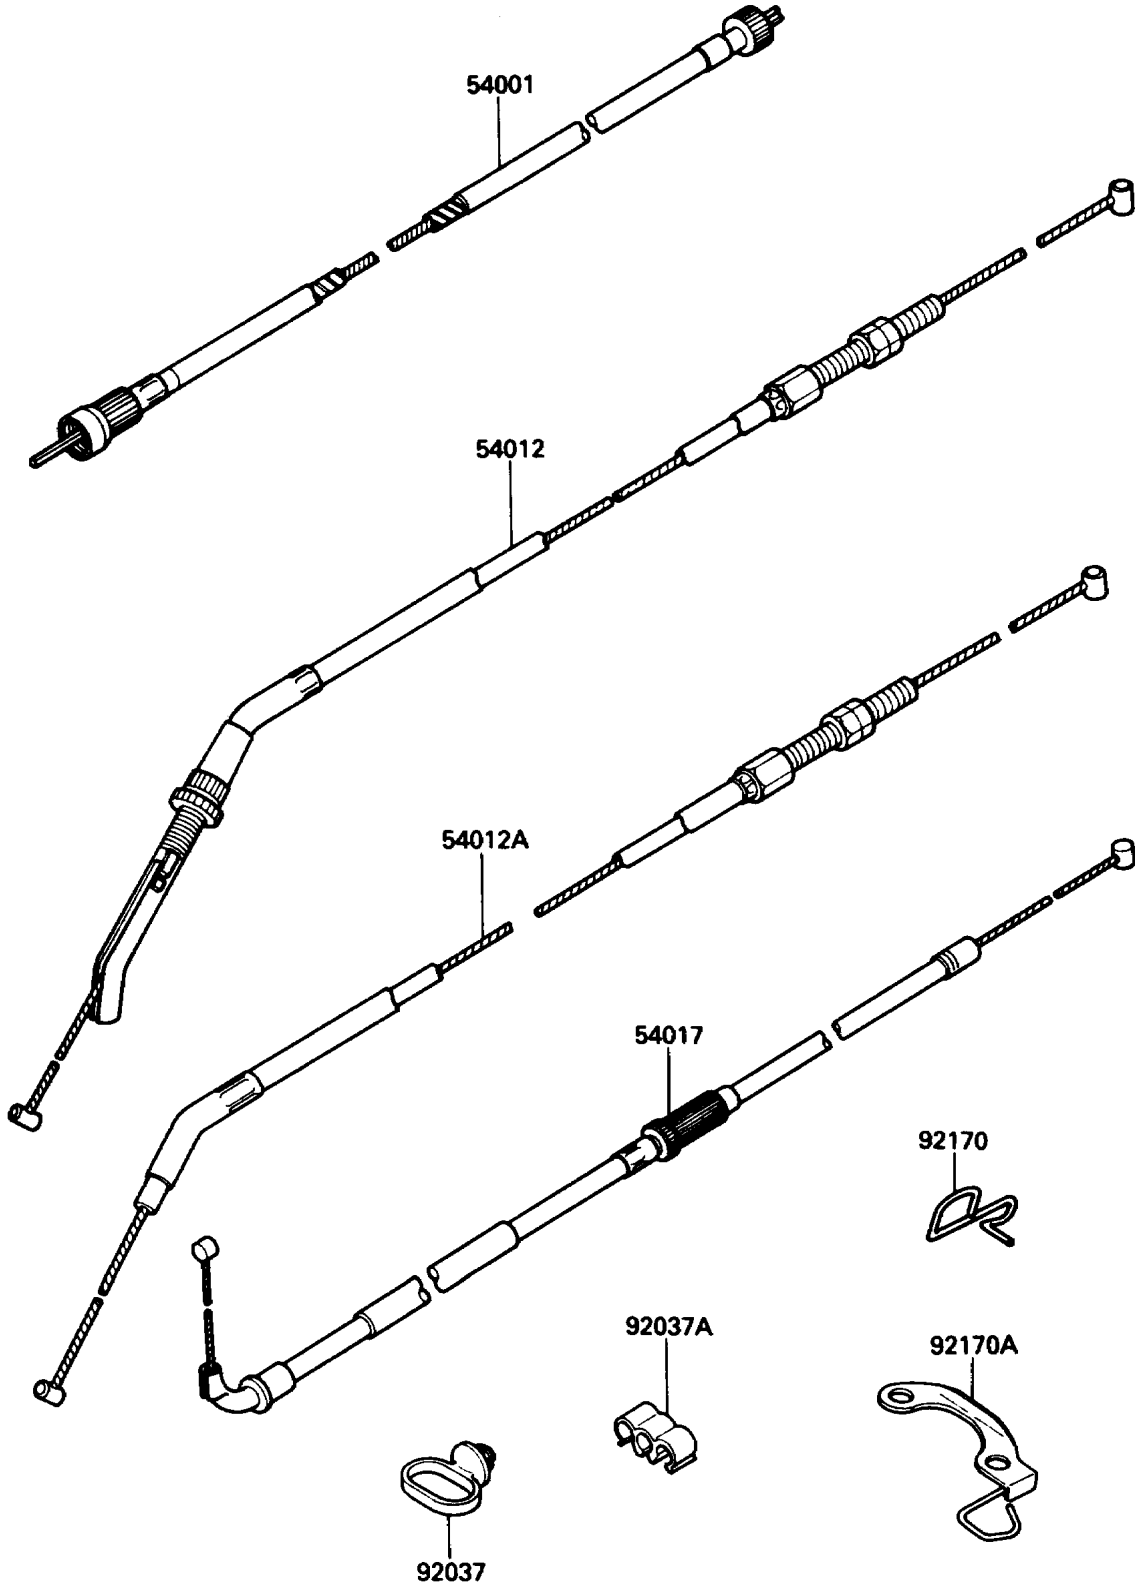

1989 Ninja® ZX™-10 PARTS DIAGRAM

Cables

F2540-0296

1989 Ninja® ZX™-10 PARTS LIST

Cables

| ITEM NAME | PART NUMBER | QUANTITY |
|---------------------------------------|-------------|----------|
| CABLE-SPEEDOMETER (Ref # 54001) | 54001-1147 | 1 |
| CABLE-THROTTLE,OPENING (Ref # 54012) | 54012-1354 | 1 |
| CABLE-THROTTLE,CLOSING (Ref # 54012A) | 54012-1355 | 1 |
| CABLE-STARTER (Ref # 54017) | 54017-1089 | 1 |
| CLAMP,CABLE (Ref # 92037) | 92037-1459 | 1 |
| CLAMP,CABLE (Ref # 92037A) | 92037-1697 | 1 |
| CLAMP,CABLE (Ref # 92170) | 92170-1045 | 1 |
| CLAMP,CABLE (Ref # 92170A) | 92170-1046 | 1 |