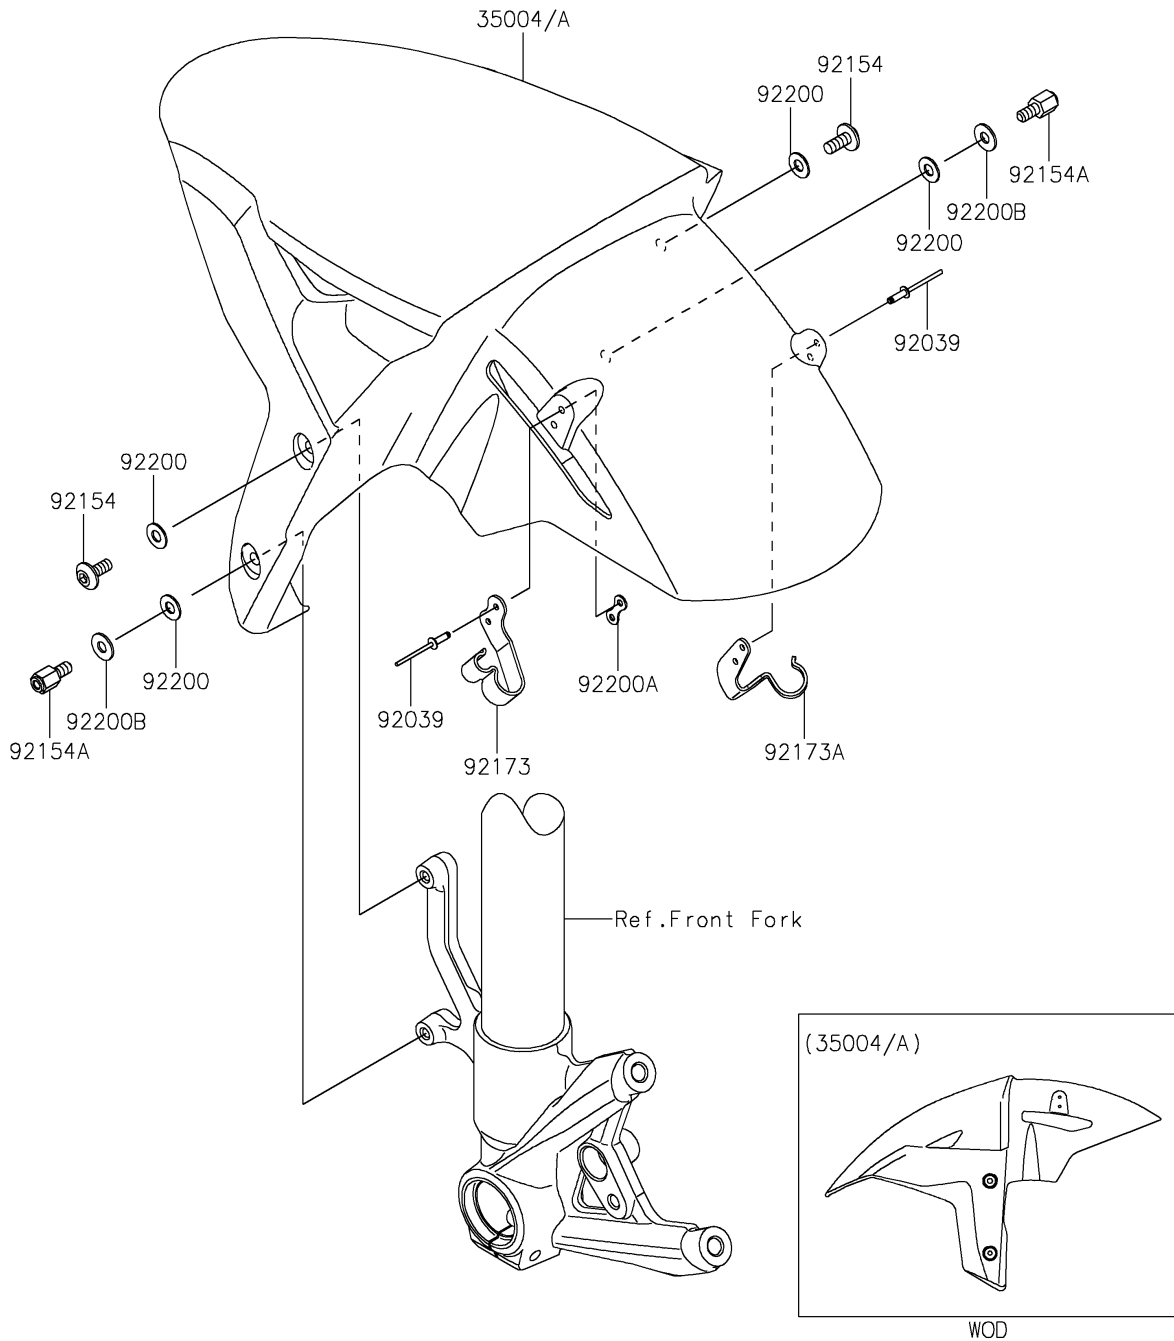

2024 Ninja H2 PARTS DIAGRAM

Front Fender(s)

F2171

2024 Ninja H2 PARTS LIST

Front Fender(s)

ITEM NAME	PART NUMBER	QUANTITY
FENDER-FRONT,M.C.S.BLACK (Ref # 35004)	35004-0362-53X	1
FENDER-FRONT,M.C.M.S.BLACK (Ref # 35004A)	35004-0362-60E	1
RIVET,3.2X9.5 (Ref # 92039)	92039-0752	4
BOLT,SOCKET,6X14 (Ref # 92154)	92154-0745	2
BOLT,6MM (Ref # 92154A)	92154-0746	2
CLAMP,FENDER,LH (Ref # 92173)	92173-1376	1
CLAMP,FENDER,RH (Ref # 92173A)	92173-1481	1
WASHER,6.5X14X1 (Ref # 92200)	92200-1388	4
WASHER (Ref # 92200A)	92200-1757	1
WASHER,6.2X15X1.2 (Ref # 92200B)	92200-1762	2