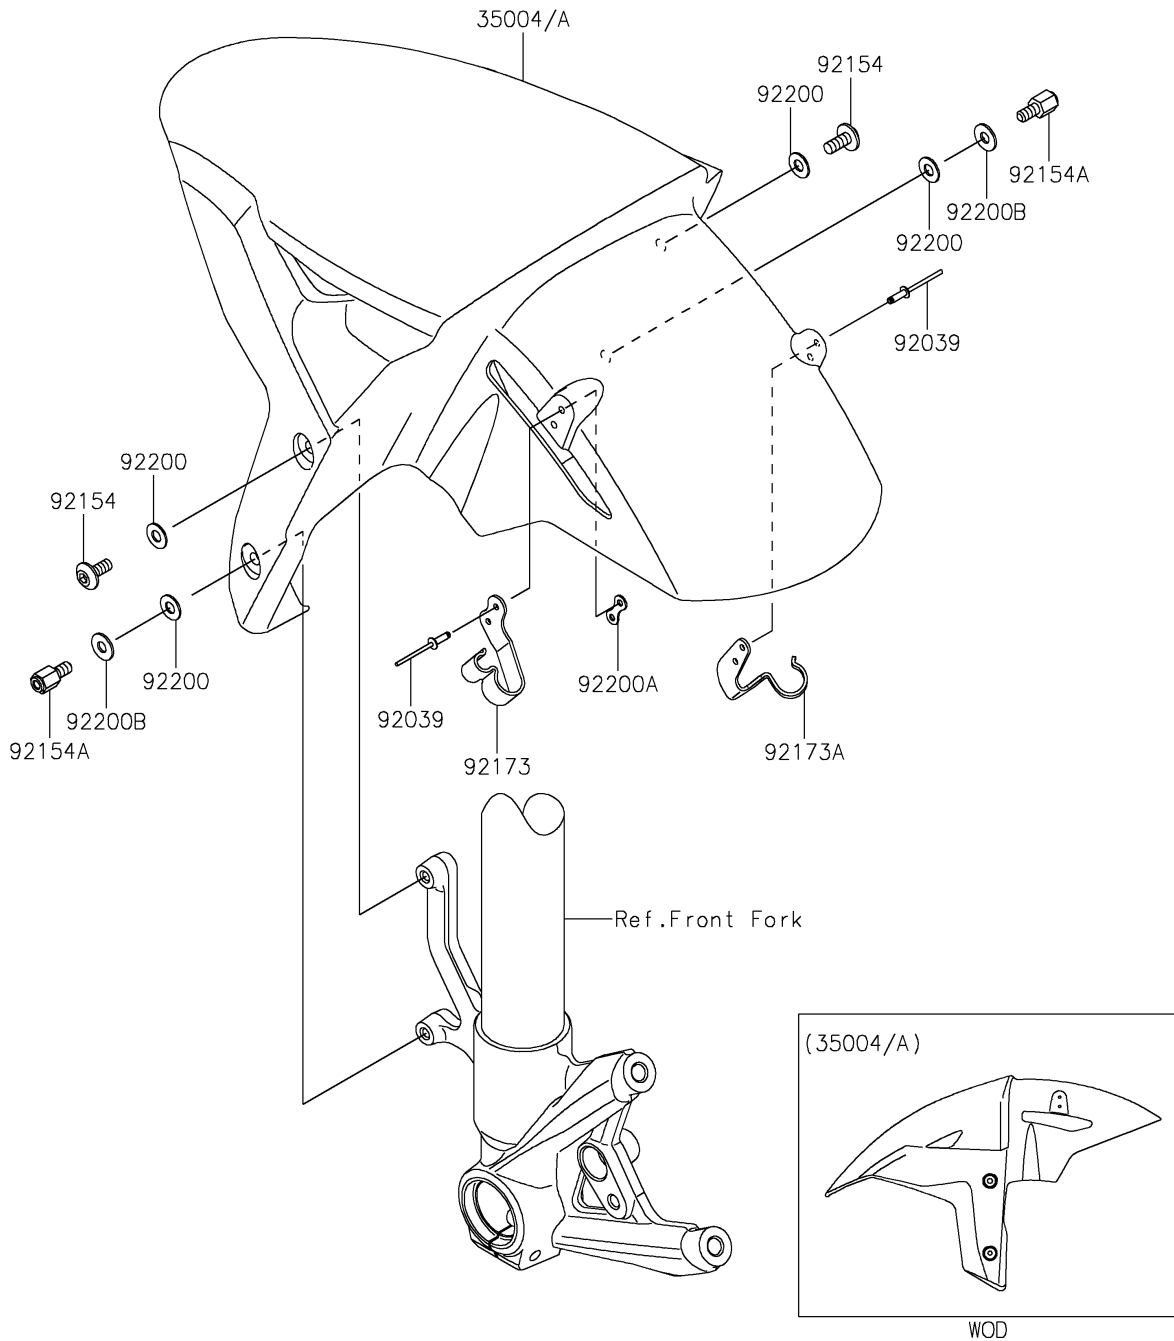

2024 Ninja H2 PARTS DIAGRAM

Front Fender(s)

F2171

2024 Ninja H2 PARTS LIST

Front Fender(s)

ITEM NAME	PART NUMBER	QUANTITY
FENDER-FRONT,M.C.S.BLACK (Ref # 35004)	35004-0362-53X	1
RIVET,3.2X9.5 (Ref # 92039)	92039-0752	4
BOLT,SOCKET,6X14 (Ref # 92154)	92154-0745	2
BOLT,6MM (Ref # 92154A)	92154-0746	2
CLAMP,FENDER,LH (Ref # 92173)	92173-1376	1
CLAMP,FENDER,RH (Ref # 92173A)	92173-1481	1
WASHER,6.5X14X1 (Ref # 92200)	92200-1388	4
WASHER (Ref # 92200A)	92200-1757	1
WASHER,6.2X15X1.2 (Ref # 92200B)	92200-1762	2